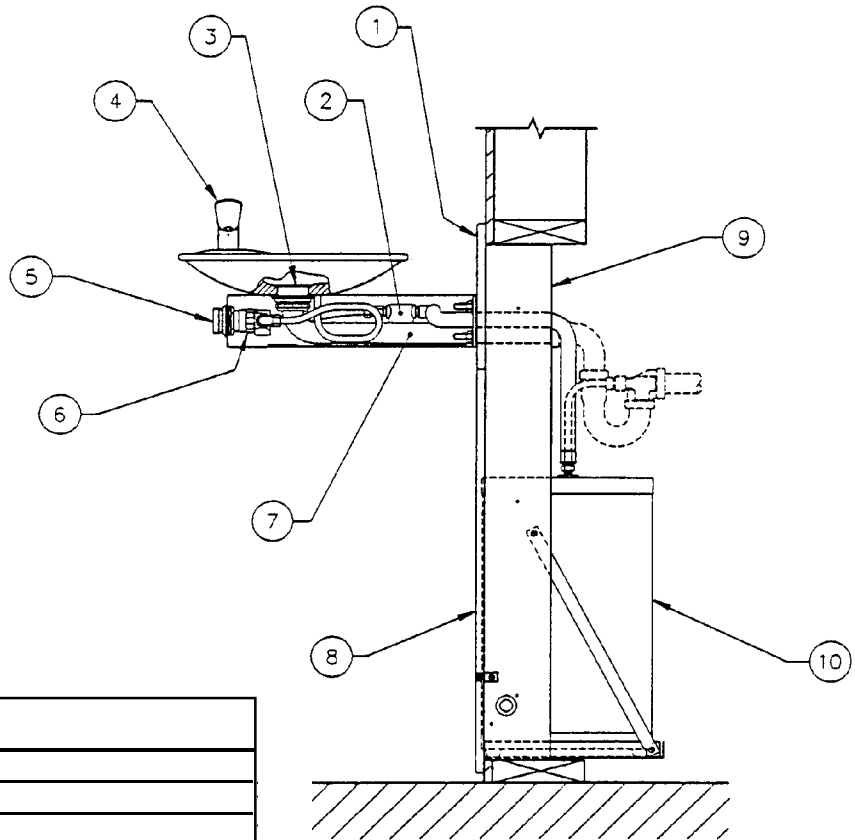

SRF-7100

*When ordering parts
please specify your
model number.*

ITEM	PART #	DESCRIPTION
1	SF-0151	Back Panel
2	SF-1900	In Line Strainer
3	SFP-602	Drain Strainer
3	SFP-506	Drain Fiber Washer
3	SFP-507	Drain Lock Nut
3	SFP-515	Slip Joint Nut
3	SFP-516	Slip Joint Nut Washer
4	SF-1730	Bubbler Head
5	SFP-1002	Push Button
6	SF-1895	Valve
7	SFP-514	Waste Bends
8	SF-599	Grille
9	SRF-9000	Mounting Frame
10	RWC-8	Chiller

Sunroc

60 Starlifter Avenue, Dover, DE 19901

(302) 678-7800 • Fax (302) 678-7813 • Service (800) 220-1136 • www.sunroc.com