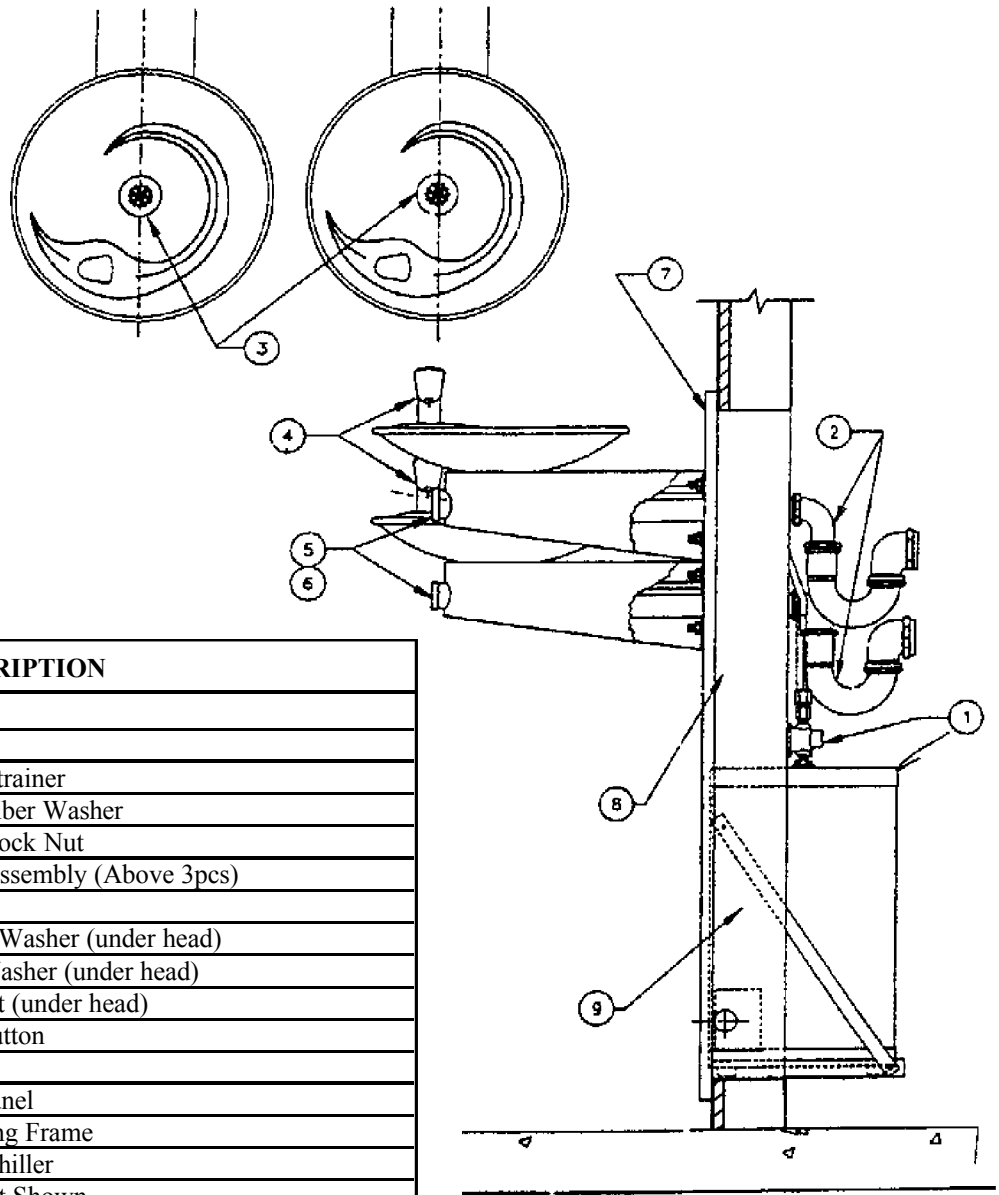

Sunroc

60 Starlifter Avenue, Dover, DE 19901

(302) 678-7800 • Fax (302) 678-7813 • Service (800) 220-1136 • www.sunroc.com

SRF-7500

*When ordering parts
please specify your
model number.*

ITEM	PART #	DESCRIPTION
1	SF-1900	Strainer
2	SFP-514	Waste Bend
3	SFP-505	Drain Strainer
3	SFP-506	Drain Fiber Washer
3	SFP-507	Drain Lock Nut
3	SFP-1207	Drain Assembly (Above 3pcs)
4	SF-1730	Head
4	SFP-500	Rubber Washer (under head)
4	SFP-501	Fiber Washer (under head)
4	SFP-502	Hex Nut (under head)
5	SFP-1001	Push Button
6	SF-1895	Valve
7	SFP-604	Back Panel
8	SRF-9025	Mounting Frame
9	21710000	RWC Chiller
Parts Not Shown		
	SFP-503	Elbow 3/8" x 1/4"
	SFP-508	Poly Tube (21")
	SFP-509	Elbow 3/8" x 1/4" ml cmp
	SFP-510	Elbow 3/8" x 1/4" f cmp
	SFP-511	Connector 3/8" x 1/4" f cmp
	SFP-512	Connector 3/8" x 3/8" f cmp
	SFP-513	Key Stop
	SFP-532	Trap 1 1/2"
	SFP-599	Grille

For models marked C/F, please contact factory.

Sunroc

60 Starlifter Avenue, Dover, DE 19901

(302) 678-7800 • Fax (302) 678-7813 • Service (800) 220-1136 • www.sunroc.com

SRF-7700/7722/7780

ITEM	PART #	DESCRIPTION
1	SF-1900	Strainer
2	SFP-532	Trap
3	SFP-505	Drain Strainer
3	SFP-506	Drain Fiber Washer
3	SFP-507	Drain Lock Nut
3	SFP-1207	Drain Assembly (Above 3pcs)
4	SF-1730	Head
4	SFP-500	Rubber Washer (under head)
4	SFP-501	Fiber Washer (under head)
4	SFP-502	Hex Nut (under head)
5	SFP-1001	Push Button
6	SF-1895	Valve
7	SFP-521	Back Panel
8	SRF-9025	Mounting Frame
9	21710000	RWC Chiller
Parts Not Shown		
	SFP-503	Elbow 3/8" x 1/4"
	SFP-508	Poly Tube (21")
	SFP-509	Elbow 3/8" x 1/4" ml cmp
	SFP-510	Elbow 3/8" x 1/4" f cmp
	SFP-511	Connector 3/8" x 1/4" f cmp
	SFP-512	Connector 3/8" x 3/8" f cmp
	SFP-513	Key Stop
	SFP-514	Waste Bend 15 3/4"
	SFP-601	Grille
	SFP-519	Upper Swirl Bowl
	SFP-520	Lower Swirl Bowl