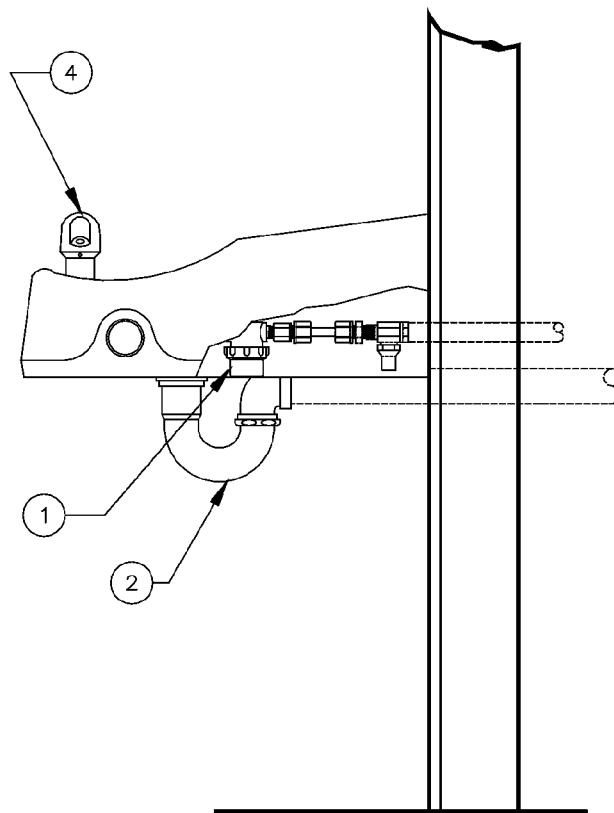

SF-7240

*When ordering parts
please specify your
model number.*

ITEM	PART #	DESCRIPTION
1	SF-1900	In-Line Strainer
2	SFP-532	Trap
3	SFP-1203	Drain Assembly
4	SF-1725	Bubbler Head
5	SFP-1004	Push Button
6	SF-1895	Valve

Sunroc

60 Starlifter Avenue, Dover, DE 19901

(302) 678-7800 • Fax (302) 678-7813 • Service (800) 220-1136 • www.sunroc.com