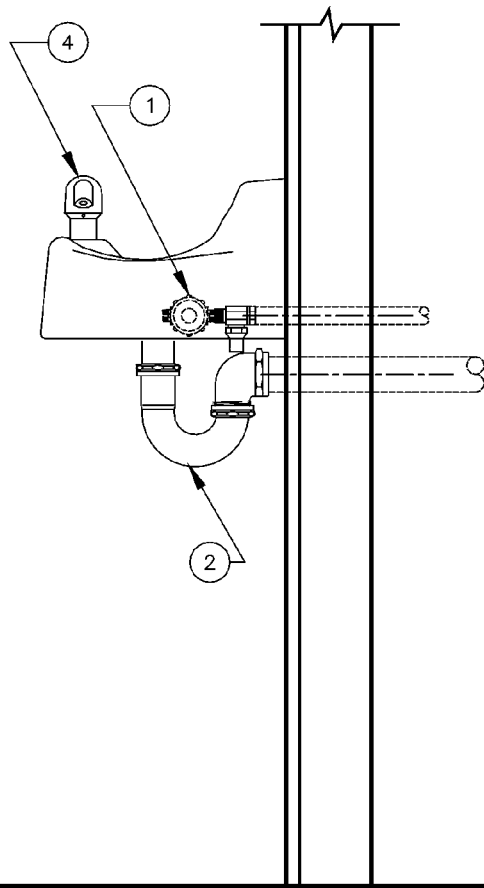

SF-7300

*When ordering parts
please specify your
model number.*

ITEM	PART #	DESCRIPTION
1	SF-1900	In-Line Strainer
2	SFP-532	Trap
3	SFP-1203	Drain Assembly
4	SF-1725	Bubbler Head
5	SFP-1004	Push Button
6	SF-1895	Valve

Sunroc

60 Starlifter Avenue, Dover, DE 19901

(302) 678-7800 • Fax (302) 678-7813 • Service (800) 220-1136 • www.sunroc.com