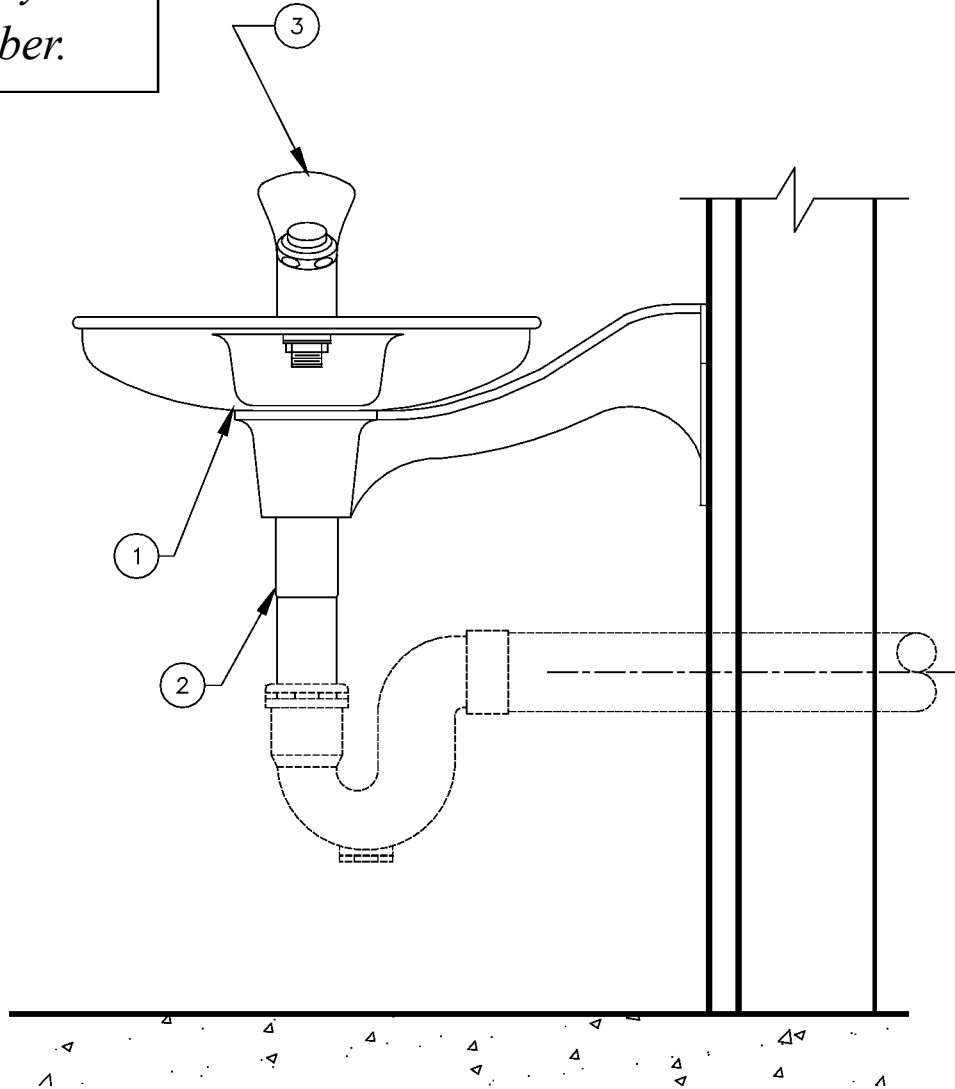

SF-7000

ITEM	PART #	DESCRIPTION
1	SF-1881	Valve
2	SFP-532	Trap
3	SFP-564	Drain Strainer
3	SFP-573	Drain Screw
3	SFP-566	Drain Nut
4	SF-1735 SLT	Head
5	SFP-570	Lock Washer
5	SFP-500	Rubber Washer
5	SFP-526	Fiber Washer
6	SFP-574	Rubber Washer
7	SFP-575	Wall Bracket
8	SFP-572	Bowl
9	SFP-576	Bend 90 Degree
10	SFP-577	Tailpiece

ITEM	PART #	DESCRIPTION
1	SFP-564	Drain Strainer
1	SFP-566	Drain Nut
2	SFP-577	Tail Piece
3	SFP-539	Bubbler Head

Sunroc

60 Starlifter Avenue, Dover, DE 19901

(302) 678-7800 • Fax (302) 678-7813 • Service (800) 220-1136 • www.sunroc.com

SF-7040

*When ordering parts
please specify your
model number.*

ITEM	PART #	DESCRIPTION
1	SF-1900	Strainer
2	SFP-581	Trap
3	SFP-544	Drain Strainer
3	SFP-507	Drain Nut
3	SFP-545	Slip Joint Nut
3	SFP-550	Tailpiece
3	SFP-516	Drain Rubber Washer
3	SFP-506	Drain Fiber Washer
3	SFP-580	Drain Washer
4	SF-1725	Head
4	SFP-500	Rubber Washer (under head)
4	SFP-502	Hex Nut (under head)
4	SFP-501	Fiber Washer (under head)
4	SFP-526	Fiber Washer (under head)
5	SFP-1005	Push Button
6	SF-1895	Valve
Parts Not Shown		
	SFP-527	Spud .45 G.P.M.
	SFP-541	Connector 3/8" x 1/4" ml cmp
	SFP-509	Elbow 3/8" x 1/4" ml cmp
	SFP-510	Elbow 3/8" x 1/4" f cmp

Sunroc

60 Starlifter Avenue, Dover, DE 19901

(302) 678-7800 • Fax (302) 678-7813 • Service (800) 220-1136 • www.sunroc.com

SF-7070

*When ordering parts
please specify your
model number.*

ITEM	PART #	DESCRIPTION
1	SF-1900	In-Line Strainer
2	SFP-532	Trap
3	SFP-582	Drain Strainer
3	SFP-583	Bowl Holder
3	SFP-562	Lock Nut
3	SFP-584	Screw
3	SFP-585	Washer
3	SFP-1208	Drain Assembly (Above 5pcs)
4	SF-1725	Head
4	SFP-500	Rubber Washer (under head)
4	SFP-501	Fiber Washer (under head)
4	SFP-502	Lock Nut
5	SFP-1005	Push Button
6	SF-1895	Valve
7	SF-0100	Mounting Plate
Parts Not Shown		
	SFP-509	Elbow 3/8" x 1/4" ml cmp
	SFP-511	Connector 3/8" x 1/4" f cmp
	SFP-534	Elbow 1/4" x 1/4" f
	SFP-568	Bowl
	SFP-586	Bottom Plate