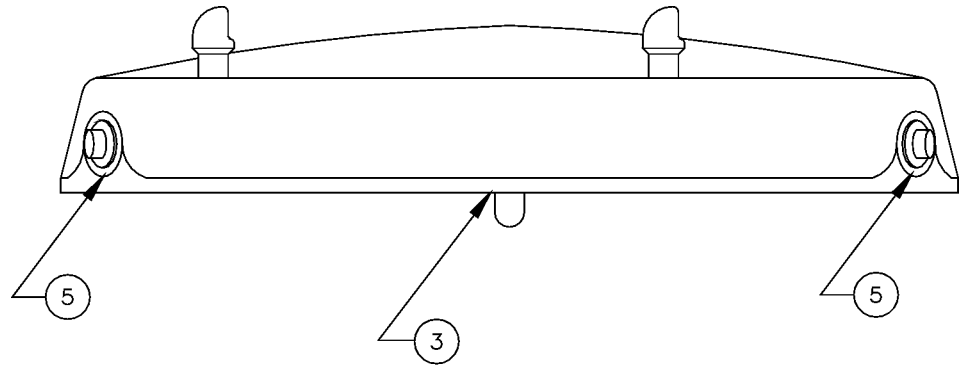

SF-7245

*When ordering parts
please specify your
model number.*