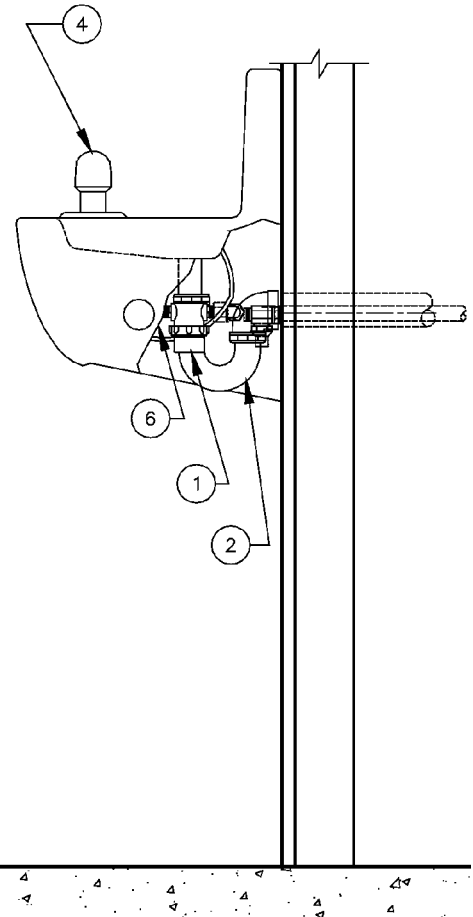

ITEM	PART #	DESCRIPTION
1	SFP-564	Drain Strainer
1	SFP-566	Drain Nut
2	SFP-577	Tail Piece
3	SFP-539	Bubbler Head

Sunroc

60 Starlifter Avenue, Dover, DE 19901

(302) 678-7800 • Fax (302) 678-7813 • Service (800) 220-1136 • www.sunroc.com

SF-7040

*When ordering parts
please specify your
model number.*

ITEM	PART #	DESCRIPTION
1	SF-1900	Strainer
2	SFP-581	Trap
3	SFP-544	Drain Strainer
3	SFP-507	Drain Nut
3	SFP-545	Slip Joint Nut
3	SFP-550	Tailpiece
3	SFP-516	Drain Rubber Washer
3	SFP-506	Drain Fiber Washer
3	SFP-580	Drain Washer
4	SF-1725	Head
4	SFP-500	Rubber Washer (under head)
4	SFP-502	Hex Nut (under head)
4	SFP-501	Fiber Washer (under head)
4	SFP-526	Fiber Washer (under head)
5	SFP-1005	Push Button
6	SF-1895	Valve
Parts Not Shown		
	SFP-527	Spud .45 G.P.M.
	SFP-541	Connector 3/8" x 1/4" ml cmp
	SFP-509	Elbow 3/8" x 1/4" ml cmp
	SFP-510	Elbow 3/8" x 1/4" f cmp

Sunroc

60 Starlifter Avenue, Dover, DE 19901

(302) 678-7800 • Fax (302) 678-7813 • Service (800) 220-1136 • www.sunroc.com

SF-7070

*When ordering parts
please specify your
model number.*

ITEM	PART #	DESCRIPTION
1	SF-1900	In-Line Strainer
2	SFP-532	Trap
3	SFP-582	Drain Strainer
3	SFP-583	Bowl Holder
3	SFP-562	Lock Nut
3	SFP-584	Screw
3	SFP-585	Washer
3	SFP-1208	Drain Assembly (Above 5pcs)
4	SF-1725	Head
4	SFP-500	Rubber Washer (under head)
4	SFP-501	Fiber Washer (under head)
4	SFP-502	Lock Nut
5	SFP-1005	Push Button
6	SF-1895	Valve
7	SF-0100	Mounting Plate
Parts Not Shown		
	SFP-509	Elbow 3/8" x 1/4" ml cmp
	SFP-511	Connector 3/8" x 1/4" f cmp
	SFP-534	Elbow 1/4" x 1/4" f
	SFP-568	Bowl
	SFP-586	Bottom Plate