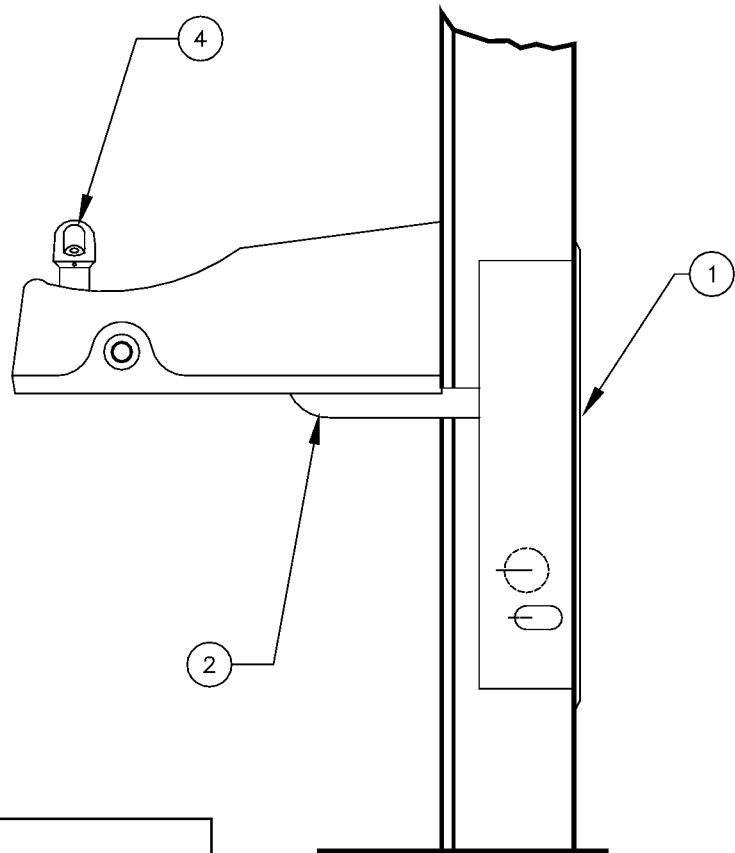

ITEM	PART #	DESCRIPTION
1	SF-0626	Freeze System
2	SFP-626	Trap
3	SFP-1203	Drain Assembly
4	SF-1725	Bubbler Head
5	SFP-1006	Push Button

For models marked C/F, please contact factory.

Sunroc

60 Starlifter Avenue, Dover, DE 19901

(302) 678-7800 • Fax (302) 678-7813 • Service (800) 220-1136 • www.sunroc.com