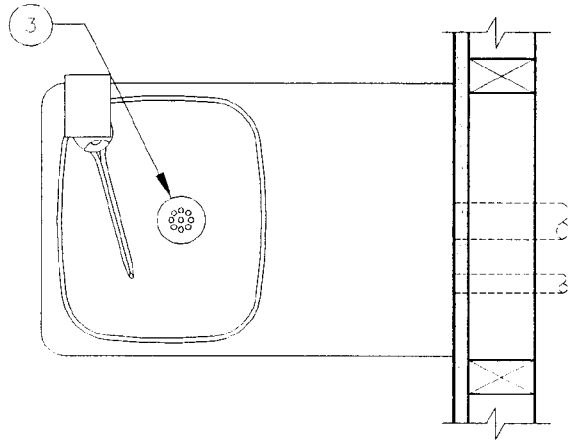

*When ordering parts
please specify your
model number.*

ITEM	PART #	DESCRIPTION
1	SF-1900	In-Line Strainer
2	SFP-532	Trap
3	SFP-1206	Drain Assembly
4	SF-1735 SLT	Bubbler Head
5	SFP-1002	Push Button
6	SF-1895	Valve

Sunroc

60 Starlifter Avenue, Dover, DE 19901

(302) 678-7800 • Fax (302) 678-7813 • Service (800) 220-1136 • www.sunroc.com