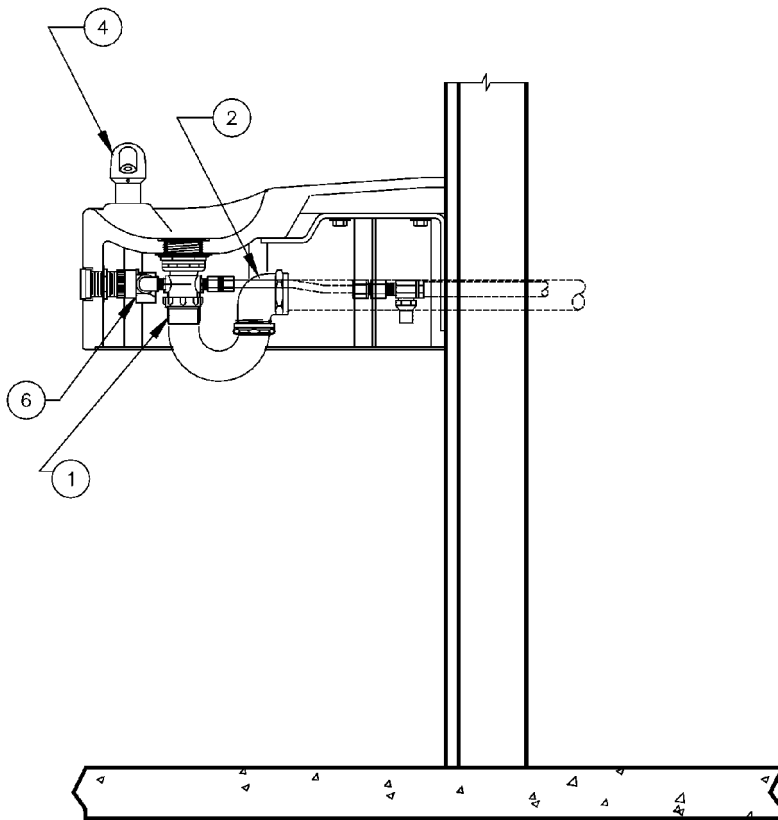

Sunroc

60 Starlifter Avenue, Dover, DE 19901

(302) 678-7800 • Fax (302) 678-7813 • Service (800) 220-1136 • www.sunroc.com

SF-7070

*When ordering parts
please specify your
model number.*

ITEM	PART #	DESCRIPTION
1	SF-1900	In-Line Strainer
2	SFP-532	Trap
3	SFP-582	Drain Strainer
3	SFP-583	Bowl Holder
3	SFP-562	Lock Nut
3	SFP-584	Screw
3	SFP-585	Washer
3	SFP-1208	Drain Assembly (Above 5pcs)
4	SF-1725	Head
4	SFP-500	Rubber Washer (under head)
4	SFP-501	Fiber Washer (under head)
4	SFP-502	Lock Nut
5	SFP-1005	Push Button
6	SF-1895	Valve
7	SF-0100	Mounting Plate
Parts Not Shown		
	SFP-509	Elbow 3/8" x 1/4" ml cmp
	SFP-511	Connector 3/8" x 1/4" f cmp
	SFP-534	Elbow 1/4" x 1/4" f
	SFP-568	Bowl
	SFP-586	Bottom Plate

Sunroc

60 Starlifter Avenue, Dover, DE 19901

(302) 678-7800 • Fax (302) 678-7813 • Service (800) 220-1136 • www.sunroc.com

SF-7080

*When ordering parts
please specify your
model number.*

ITEM	PART #	DESCRIPTION	
1	SF-1900	In-Line Strainer	
2	SFP-532	Trap	
3	SFP-1203	Drain Assembly	
4	SF-1725	Bubbler Head	
5	SFP-1005	Push Button	
6	SF-1895	Valve	