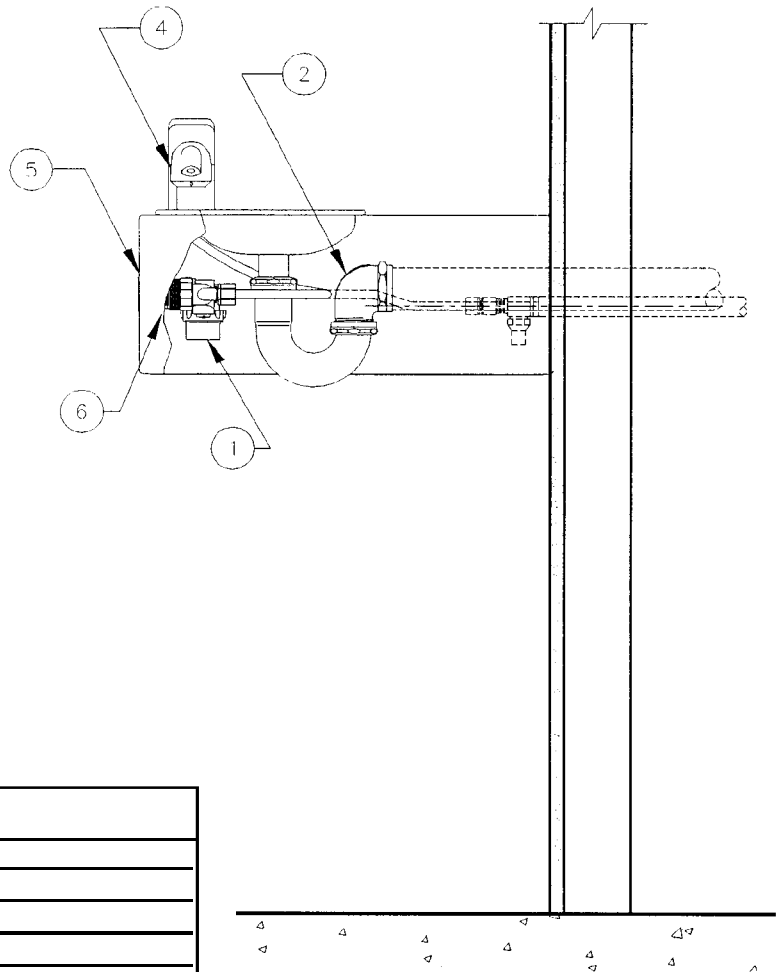

*When ordering parts
please specify your
model number.*

ITEM	PART #	DESCRIPTION
1	SF-1900	In-Line Strainer
2	SFP-532	Trap
3	SFP-1206	Drain Assembly
4	SF-1735 SLT	Bubbler Head
5	SFP-1002	Push Button
6	SF-1895	Valve

Sunroc

60 Starlifter Avenue, Dover, DE 19901

(302) 678-7800 • Fax (302) 678-7813 • Service (800) 220-1136 • www.sunroc.com