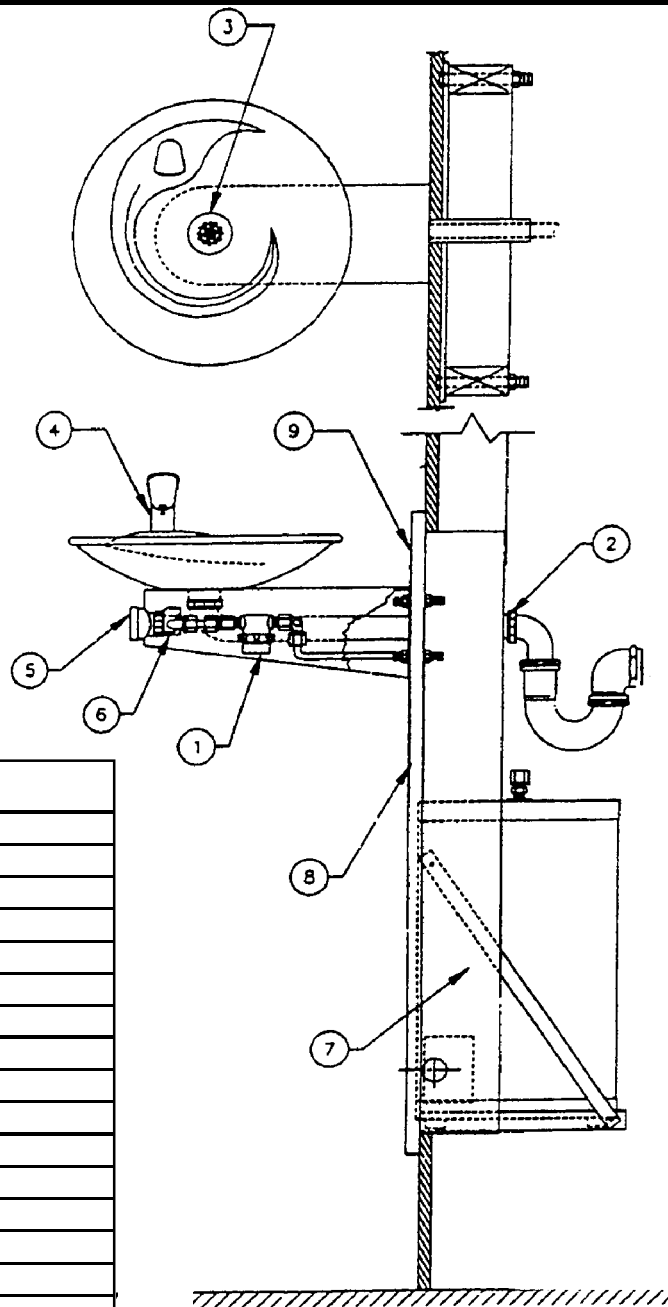

Sunroc

60 Starlifter Avenue, Dover, DE 19901

(302) 678-7800 • Fax (302) 678-7813 • Service (800) 220-1136 • www.sunroc.com

SF-7300

*When ordering parts
please specify your
model number.*

ITEM	PART #	DESCRIPTION
1	SF-1900	In-Line Strainer
2	SFP-532	Trap
3	SFP-1203	Drain Assembly
4	SF-1725	Bubbler Head
5	SFP-1004	Push Button
6	SF-1895	Valve

Sunroc

60 Starlifter Avenue, Dover, DE 19901

(302) 678-7800 • Fax (302) 678-7813 • Service (800) 220-1136 • www.sunroc.com

SRF-7500

*When ordering parts
please specify your
model number.*

ITEM	PART #	DESCRIPTION
1	SF-1900	Strainer
2	SFP-514	Waste Bend
3	SFP-505	Drain Strainer
3	SFP-506	Drain Fiber Washer
3	SFP-507	Drain Lock Nut
3	SFP-1207	Drain Assembly (Above 3pcs)
4	SF-1730	Head
4	SFP-500	Rubber Washer (under head)
4	SFP-501	Fiber Washer (under head)
4	SFP-502	Hex Nut (under head)
5	SFP-1001	Push Button
6	SF-1895	Valve
7	SFP-604	Back Panel
8	SRF-9025	Mounting Frame
9	21710000	RWC Chiller
Parts Not Shown		
	SFP-503	Elbow 3/8" x 1/4"
	SFP-508	Poly Tube (21")
	SFP-509	Elbow 3/8" x 1/4" ml cmp
	SFP-510	Elbow 3/8" x 1/4" f cmp
	SFP-511	Connector 3/8" x 1/4" f cmp
	SFP-512	Connector 3/8" x 3/8" f cmp
	SFP-513	Key Stop
	SFP-532	Trap 1 1/2"
	SFP-599	Grille