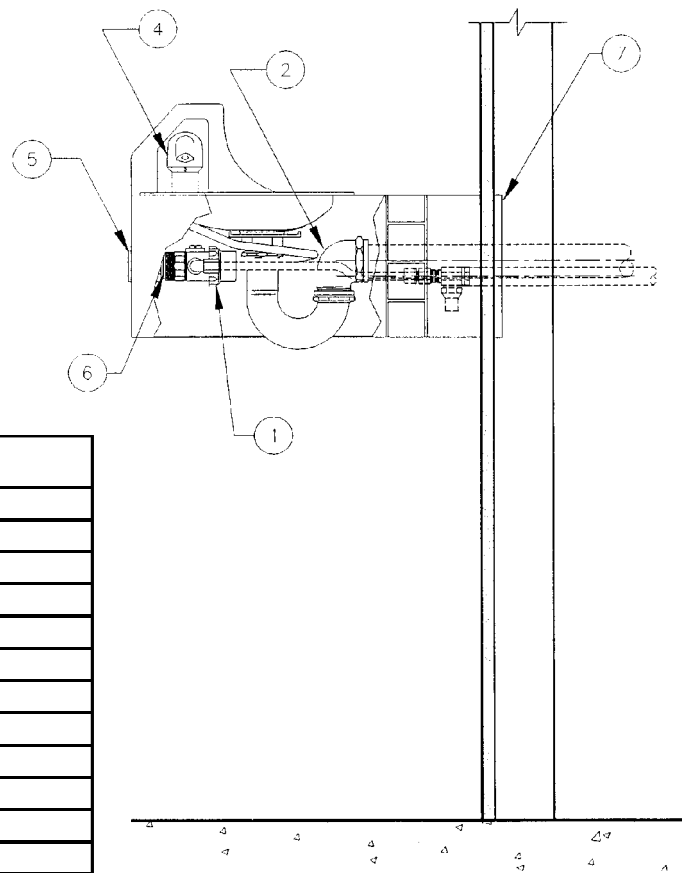

SF-7040

*When ordering parts
please specify your
model number.*

ITEM	PART #	DESCRIPTION
1	SF-1900	Strainer
2	SFP-581	Trap
3	SFP-544	Drain Strainer
3	SFP-507	Drain Nut
3	SFP-545	Slip Joint Nut
3	SFP-550	Tailpiece
3	SFP-516	Drain Rubber Washer
3	SFP-506	Drain Fiber Washer
3	SFP-580	Drain Washer
4	SF-1725	Head
4	SFP-500	Rubber Washer (under head)
4	SFP-502	Hex Nut (under head)
4	SFP-501	Fiber Washer (under head)
4	SFP-526	Fiber Washer (under head)
5	SFP-1005	Push Button
6	SF-1895	Valve
Parts Not Shown		
	SFP-527	Spud .45 G.P.M.
	SFP-541	Connector 3/8" x 1/4" ml cmp
	SFP-509	Elbow 3/8" x 1/4" ml cmp
	SFP-510	Elbow 3/8" x 1/4" f cmp

Sunroc

60 Starlifter Avenue, Dover, DE 19901

(302) 678-7800 • Fax (302) 678-7813 • Service (800) 220-1136 • www.sunroc.com

SF-7070

*When ordering parts
please specify your
model number.*

ITEM	PART #	DESCRIPTION
1	SF-1900	In-Line Strainer
2	SFP-532	Trap
3	SFP-582	Drain Strainer
3	SFP-583	Bowl Holder
3	SFP-562	Lock Nut
3	SFP-584	Screw
3	SFP-585	Washer
3	SFP-1208	Drain Assembly (Above 5pcs)
4	SF-1725	Head
4	SFP-500	Rubber Washer (under head)
4	SFP-501	Fiber Washer (under head)
4	SFP-502	Lock Nut
5	SFP-1005	Push Button
6	SF-1895	Valve
7	SF-0100	Mounting Plate
Parts Not Shown		
	SFP-509	Elbow 3/8" x 1/4" ml cmp
	SFP-511	Connector 3/8" x 1/4" f cmp
	SFP-534	Elbow 1/4" x 1/4" f
	SFP-568	Bowl
	SFP-586	Bottom Plate