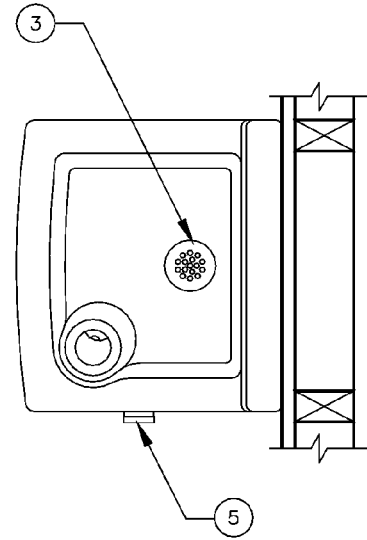

SF-7040

*When ordering parts
please specify your
model number.*

ITEM	PART #	DESCRIPTION
1	SF-1900	Strainer
2	SFP-581	Trap
3	SFP-544	Drain Strainer
3	SFP-507	Drain Nut
3	SFP-545	Slip Joint Nut
3	SFP-550	Tailpiece
3	SFP-516	Drain Rubber Washer
3	SFP-506	Drain Fiber Washer
3	SFP-580	Drain Washer
4	SF-1725	Head
4	SFP-500	Rubber Washer (under head)
4	SFP-502	Hex Nut (under head)
4	SFP-501	Fiber Washer (under head)
4	SFP-526	Fiber Washer (under head)
5	SFP-1005	Push Button
6	SF-1895	Valve
Parts Not Shown		
	SFP-527	Spud .45 G.P.M.
	SFP-541	Connector 3/8" x 1/4" ml cmp
	SFP-509	Elbow 3/8" x 1/4" ml cmp
	SFP-510	Elbow 3/8" x 1/4" f cmp