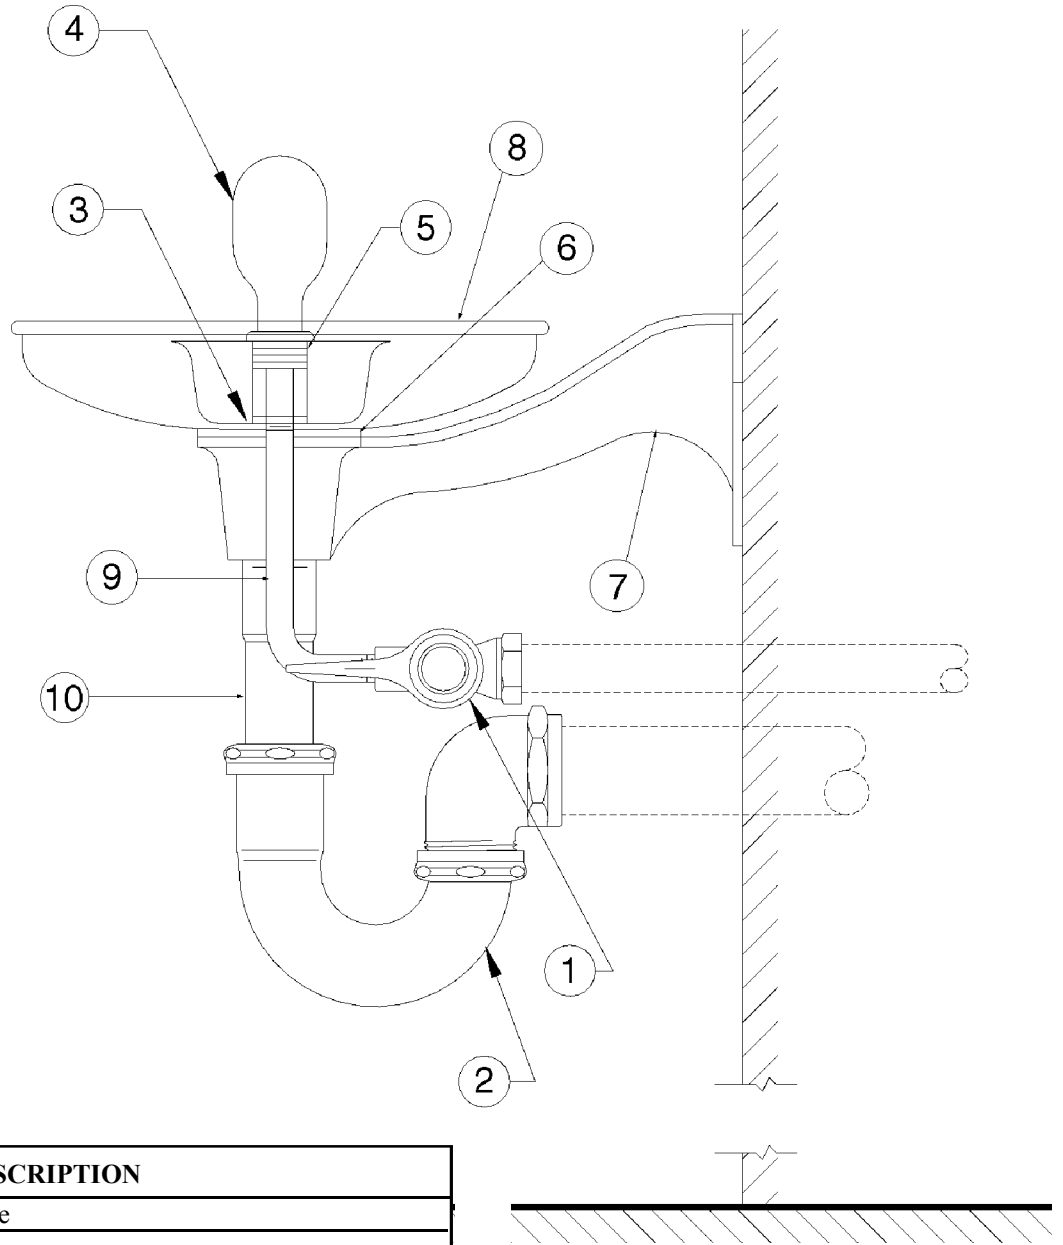

SF-7000

ITEM	PART #	DESCRIPTION
1	SF-1881	Valve
2	SFP-532	Trap
3	SFP-564	Drain Strainer
3	SFP-573	Drain Screw
3	SFP-566	Drain Nut
4	SF-1735 SLT	Head
5	SFP-570	Lock Washer
5	SFP-500	Rubber Washer
5	SFP-526	Fiber Washer
6	SFP-574	Rubber Washer
7	SFP-575	Wall Bracket
8	SFP-572	Bowl
9	SFP-576	Bend 90 Degree
10	SFP-577	Tailpiece

ITEM	PART #	DESCRIPTION
1	SFP-564	Drain Strainer
1	SFP-566	Drain Nut
2	SFP-577	Tail Piece
3	SFP-539	Bubbler Head

Sunroc

60 Starlifter Avenue, Dover, DE 19901

(302) 678-7800 • Fax (302) 678-7813 • Service (800) 220-1136 • www.sunroc.com

SF-7040

*When ordering parts
please specify your
model number.*

ITEM	PART #	DESCRIPTION
1	SF-1900	Strainer
2	SFP-581	Trap
3	SFP-544	Drain Strainer
3	SFP-507	Drain Nut
3	SFP-545	Slip Joint Nut
3	SFP-550	Tailpiece
3	SFP-516	Drain Rubber Washer
3	SFP-506	Drain Fiber Washer
3	SFP-580	Drain Washer
4	SF-1725	Head
4	SFP-500	Rubber Washer (under head)
4	SFP-502	Hex Nut (under head)
4	SFP-501	Fiber Washer (under head)
4	SFP-526	Fiber Washer (under head)
5	SFP-1005	Push Button
6	SF-1895	Valve
Parts Not Shown		
	SFP-527	Spud .45 G.P.M.
	SFP-541	Connector 3/8" x 1/4" ml cmp
	SFP-509	Elbow 3/8" x 1/4" ml cmp
	SFP-510	Elbow 3/8" x 1/4" f cmp

Sunroc

60 Starlifter Avenue, Dover, DE 19901

(302) 678-7800 • Fax (302) 678-7813 • Service (800) 220-1136 • www.sunroc.com

SF-7070

*When ordering parts
please specify your
model number.*

ITEM	PART #	DESCRIPTION
1	SF-1900	In-Line Strainer
2	SFP-532	Trap
3	SFP-582	Drain Strainer
3	SFP-583	Bowl Holder
3	SFP-562	Lock Nut
3	SFP-584	Screw
3	SFP-585	Washer
3	SFP-1208	Drain Assembly (Above 5pcs)
4	SF-1725	Head
4	SFP-500	Rubber Washer (under head)
4	SFP-501	Fiber Washer (under head)
4	SFP-502	Lock Nut
5	SFP-1005	Push Button
6	SF-1895	Valve
7	SF-0100	Mounting Plate
Parts Not Shown		
	SFP-509	Elbow 3/8" x 1/4" ml cmp
	SFP-511	Connector 3/8" x 1/4" f cmp
	SFP-534	Elbow 1/4" x 1/4" f
	SFP-568	Bowl
	SFP-586	Bottom Plate