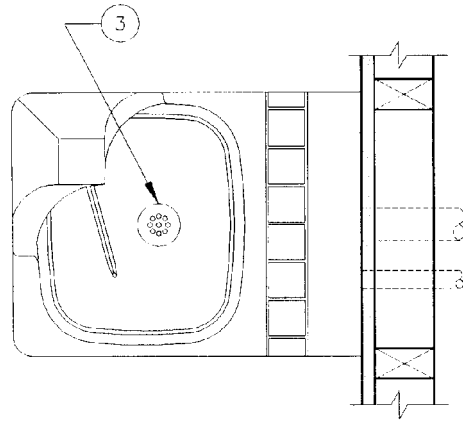

SF-7070

*When ordering parts
please specify your
model number.*

ITEM	PART #	DESCRIPTION
1	SF-1900	In-Line Strainer
2	SFP-532	Trap
3	SFP-582	Drain Strainer
3	SFP-583	Bowl Holder
3	SFP-562	Lock Nut
3	SFP-584	Screw
3	SFP-585	Washer
3	SFP-1208	Drain Assembly (Above 5pcs)
4	SF-1725	Head
4	SFP-500	Rubber Washer (under head)
4	SFP-501	Fiber Washer (under head)
4	SFP-502	Lock Nut
5	SFP-1005	Push Button
6	SF-1895	Valve
7	SF-0100	Mounting Plate
Parts Not Shown		
	SFP-509	Elbow 3/8" x 1/4" ml cmp
	SFP-511	Connector 3/8" x 1/4" f cmp
	SFP-534	Elbow 1/4" x 1/4" f
	SFP-568	Bowl
	SFP-586	Bottom Plate

Sunroc

60 Starlifter Avenue, Dover, DE 19901

(302) 678-7800 • Fax (302) 678-7813 • Service (800) 220-1136 • www.sunroc.com