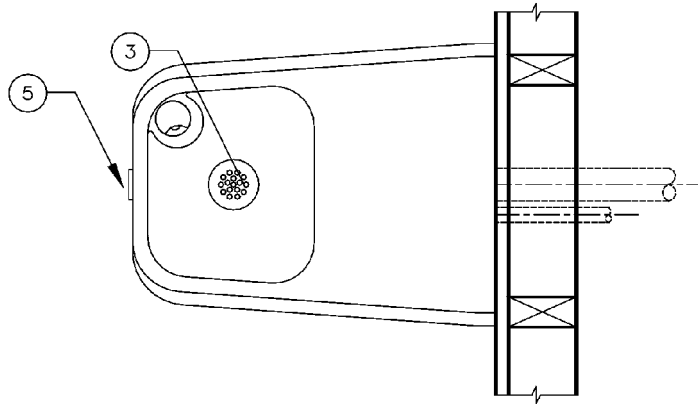

SF-7080

*When ordering parts
please specify your
model number.*