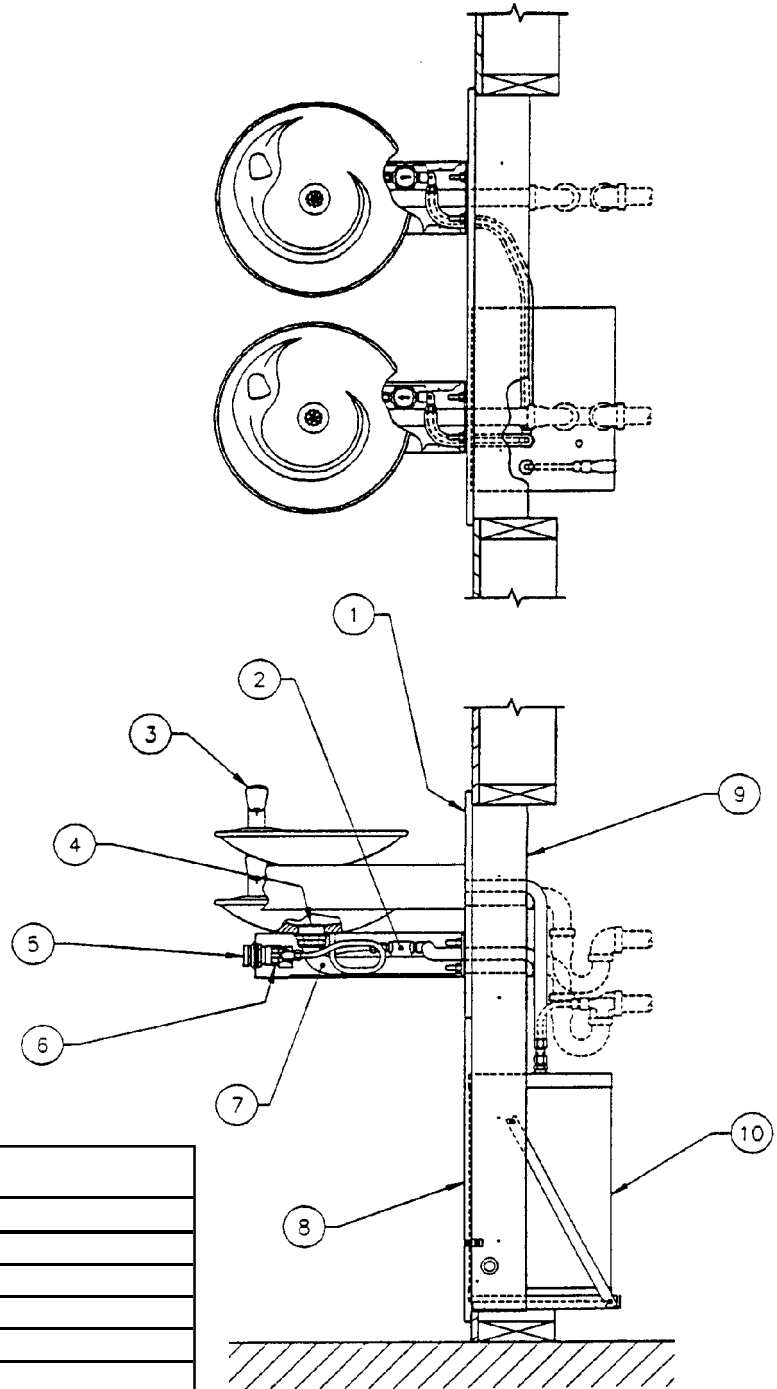

SRF-7200

*When ordering parts
please specify your
model number.*

ITEM	PART #	DESCRIPTION
1	SRF-686	Back Panel
2	SF-1900	In Line Strainer
3	SF-1730	Bubbler Head
4	SFP-506	Drain Fiber Washer
4	SFP-507	Drain Lock Nut
4	SFP-602	Drain Strainer
4	SFP-515	Slip Joint Nut
5	SFP-1002	Push Button
6	SF-1895	Valve
7	SFP-514	Waste Bend
8	SFP-601	Grille
9	SRF-9025	Mounting Frame
10	RWC-10	Chiller

For models marked C/F, please contact factory.

Sunroc

60 Starlifter Avenue, Dover, DE 19901

(302) 678-7800 • Fax (302) 678-7813 • Service (800) 220-1136 • www.sunroc.com