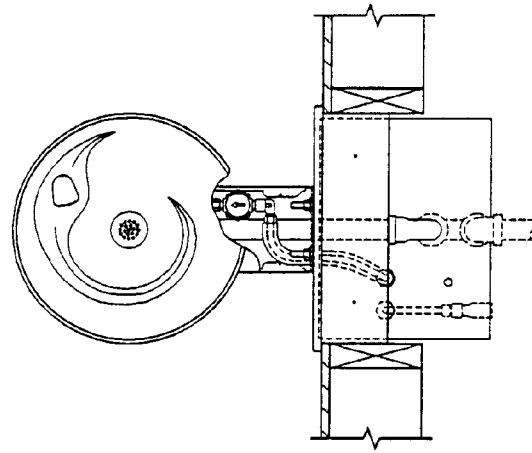

SRF-7100

*When ordering parts
please specify your
model number.*

ITEM	PART #	DESCRIPTION
1	SF-0151	Back Panel
2	SF-1900	In Line Strainer
3	SFP-602	Drain Strainer
3	SFP-506	Drain Fiber Washer
3	SFP-507	Drain Lock Nut
3	SFP-515	Slip Joint Nut
3	SFP-516	Slip Joint Nut Washer
4	SF-1730	Bubbler Head
5	SFP-1002	Push Button
6	SF-1895	Valve
7	SFP-514	Waste Bends
8	SF-599	Grille
9	SRF-9000	Mounting Frame
10	RWC-8	Chiller

Sunroc

60 Starlifter Avenue, Dover, DE 19901

(302) 678-7800 • Fax (302) 678-7813 • Service (800) 220-1136 • www.sunroc.com