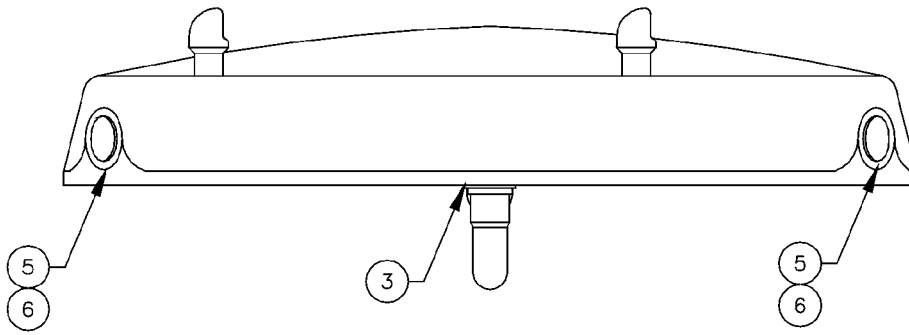

SF-7240

*When ordering parts
please specify your
model number.*

ITEM	PART #	DESCRIPTION
1	SF-1900	In-Line Strainer
2	SFP-532	Trap
3	SFP-1203	Drain Assembly
4	SF-1725	Bubbler Head
5	SFP-1004	Push Button
6	SF-1895	Valve

Sunroc

60 Starlifter Avenue, Dover, DE 19901

(302) 678-7800 • Fax (302) 678-7813 • Service (800) 220-1136 • www.sunroc.com