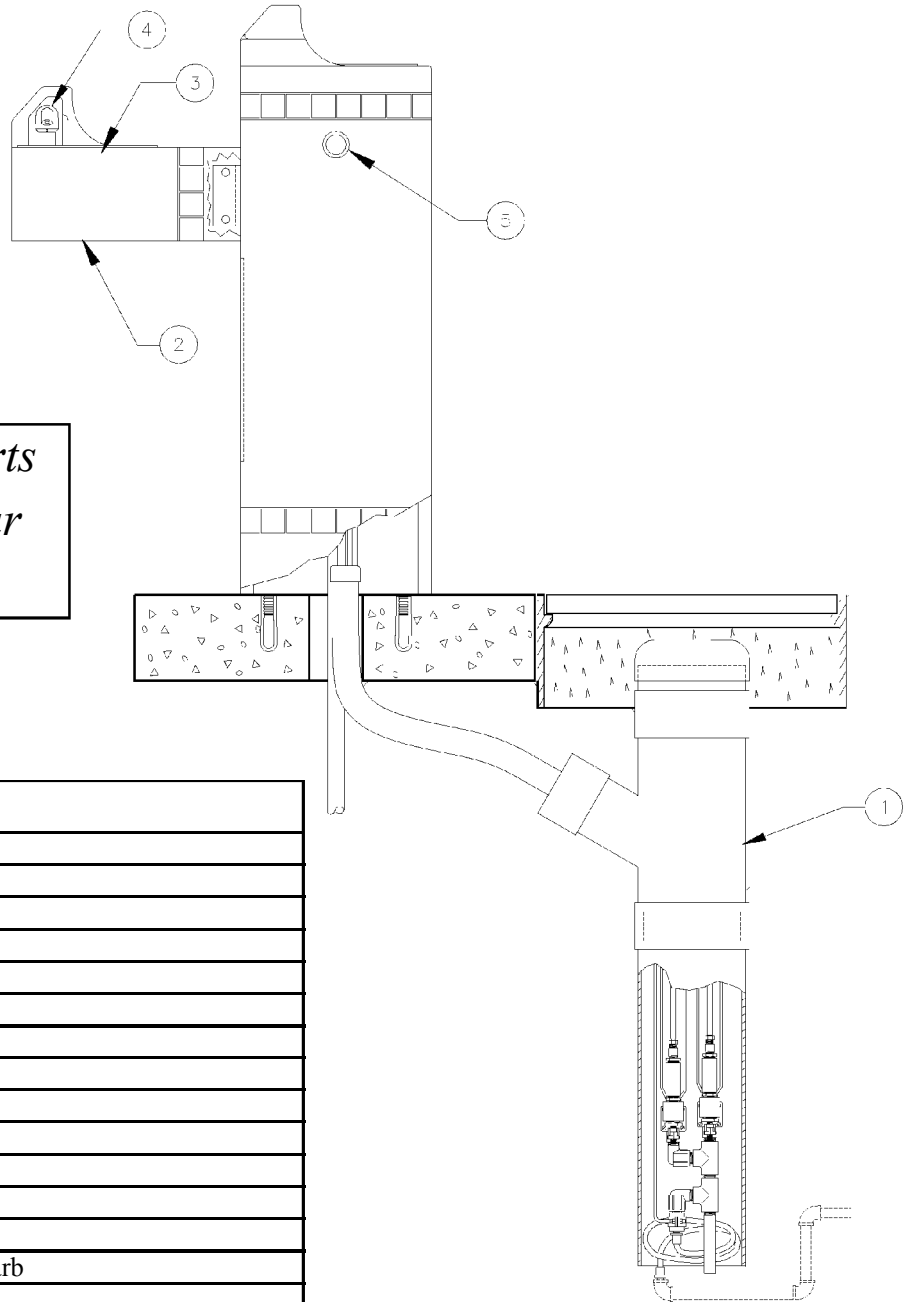

SF-8185

*When ordering parts
please specify your
model number.*

ITEM	PART #	DESCRIPTION
1	SF-0175	Freeze Valve
2	SFP-535	Waste Arm
3	SFP-582	Drain Strainer
3	SFP-583	Bowl Holder
3	SFP-562	Lock Nut
3	SFP-585	Washer
4	SF-1725	Head
4	SFP-500	Rubber Washer
4	SFP-501	Fiber Washer
4	SFP-502	Lock Nut
5	SFP-1006	Push Button
Parts Not Shown		
	SFP-568	Bowl
	SFP-596	Connector 1/4" Barb
	SFP-595	Elbow 1/4" STR
	SFP-584	Screw
	SFP-607	Waste Adapter
	SFP-614	Tee 1 1/2" Slip
	SFP-609	Flex Pipe 1 1/2"
	SFP-515	Slip Joint Nut
	SFP-517	Slip Joint Washer
	SFP-612	Access Plate
	SFP-613	Bottom Plate
	SFP-597	Access Plate

For models marked C/F, please contact factory.

Sunroc

60 Starlifter Avenue, Dover, DE 19901

(302) 678-7800 • Fax (302) 678-7813 • Service (800) 220-1136 • www.sunroc.com