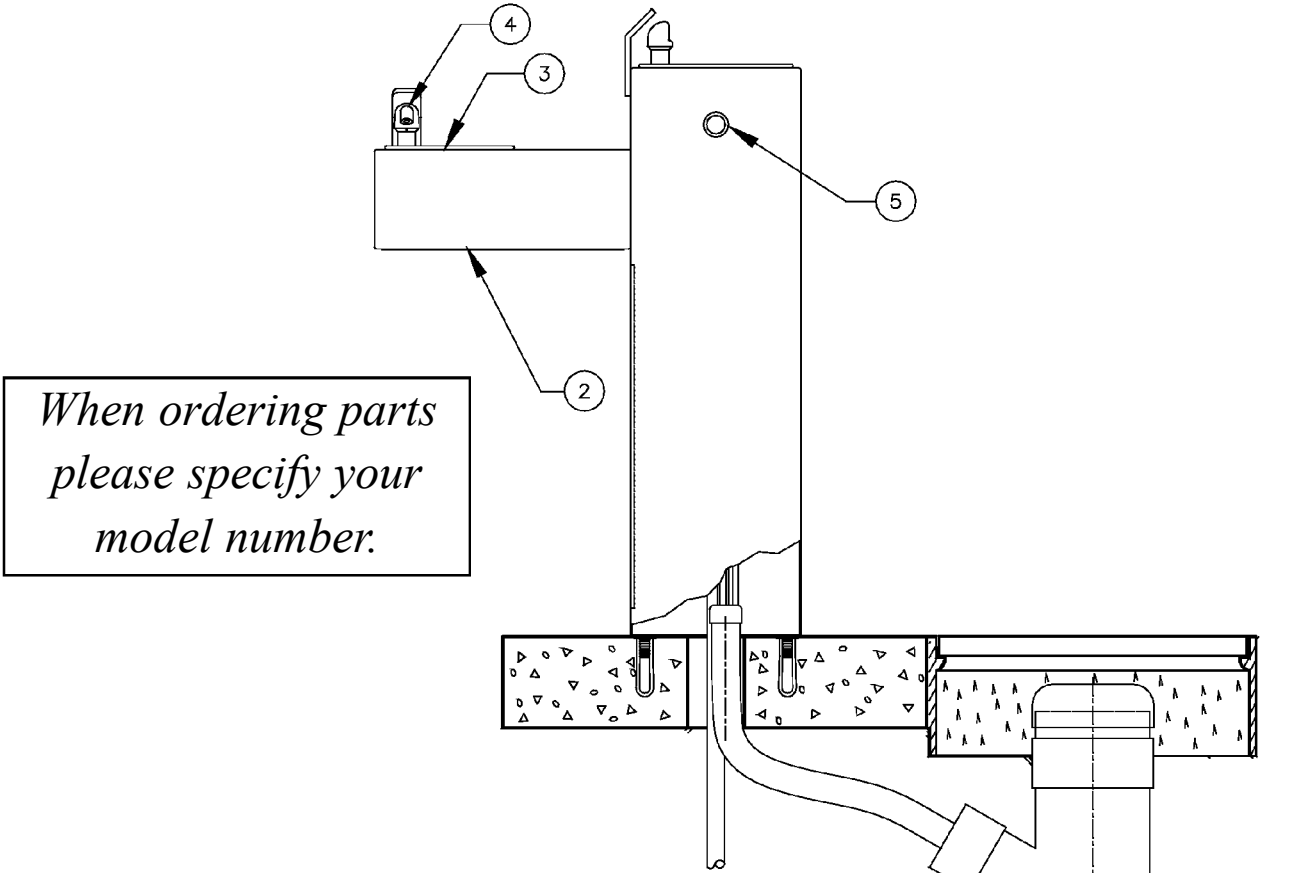

SF-8385

*When ordering parts
please specify your
model number.*

ITEM	PART #	DESCRIPTION
1	SF-0175	Freeze System
2	SFP-535	Waste Arm
3	SFP-582	Drain Strainer
3	SFP-583	Drain Holder
3	SFP-584	Strainer Screw
3	SFP-585	Drain Washer
3	SFP-562	Drain Lock Nut
4	SF-1725	Head
4	SFP-500	Rubber Washer
4	SFP-501	Fiber Washer
4	SFP-502	Hex Lock Nut
5	SFP-1006	Push Button Assembly
Parts Not Shown		
	SFP-568	Bowl
	SFP-595	Elbow 1/4" str x 45 degrees
	SFP-607	Waste Adapter
	SFP-614	Tee 1 1/2" Slip
	SFP-517	Rubber Washer
	SFP-515	Slip Joint Nut
	SFP-609	Flex Pipe 1/2"

For models marked C/F, please contact factory.

Sunroc

60 Starlifter Avenue, Dover, DE 19901

(302) 678-7800 • Fax (302) 678-7813 • Service (800) 220-1136 • www.sunroc.com