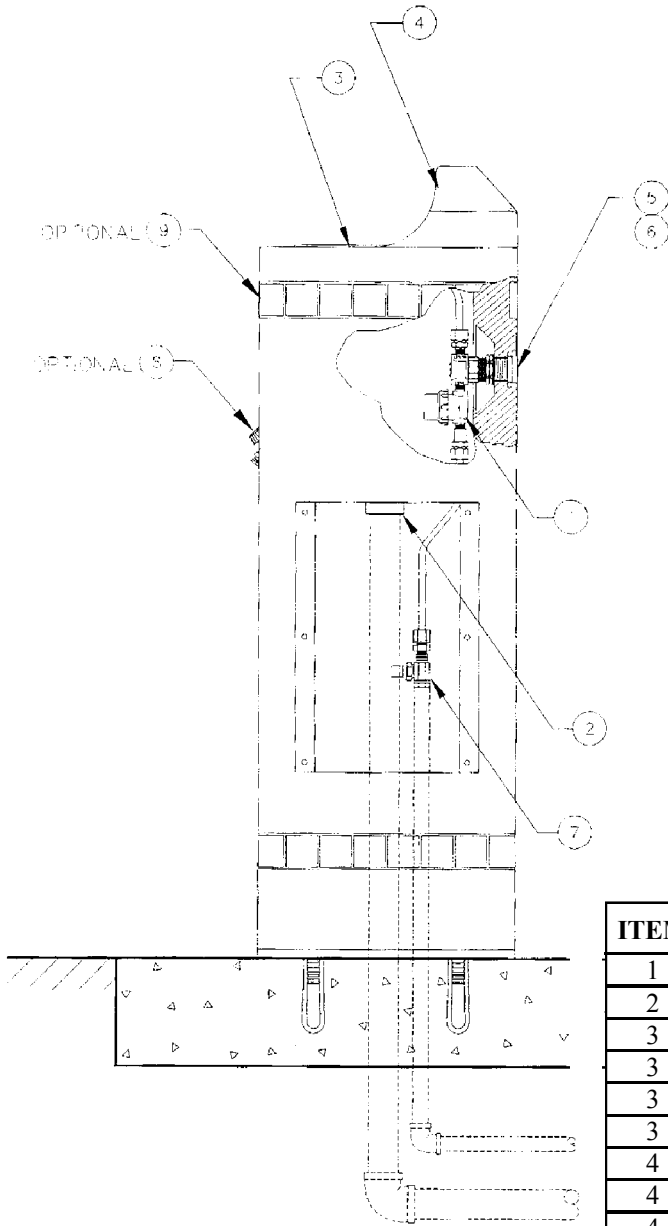

*When ordering parts
please specify your
model number.*

ITEM	PART #	DESCRIPTION
1	SF-1900	In-Line Strainer
2	SFP-582	Waste Strainer
3	SFP-584	Drain Screw
3	SFP-585	Drain Washer
3	SFP-583	Bowl Holder
3	SFP-562	Drain Lock Nut
4	SF-1725	Head
4	SFP-500	Rubber Washer (under head)
4	SFP-501	Fiber Washer (under head)
4	SFP-502	Lock Nut (under head)
5	SFP-1005	Push Button
6	SF-1895	Valve
7	SFP-513	Key Stop
8	SF-1905	Hose Bib
Parts Not Shown		
	SFP-509	Elbow 3/8" x 1/4" ml cmp
	SFP-568	Bowl
	SFP-511	Connector 3/8" x 1/4" f cmp
	SFP-534	Elbow 1/4" x 1/4" f
	SFP-512	Connector 3/8" x 3/8" f cmp
	SFP-597	Access Plate

Sunroc

60 Starlifter Avenue, Dover, DE 19901

(302) 678-7800 • Fax (302) 678-7813 • Service (800) 220-1136 • www.sunroc.com