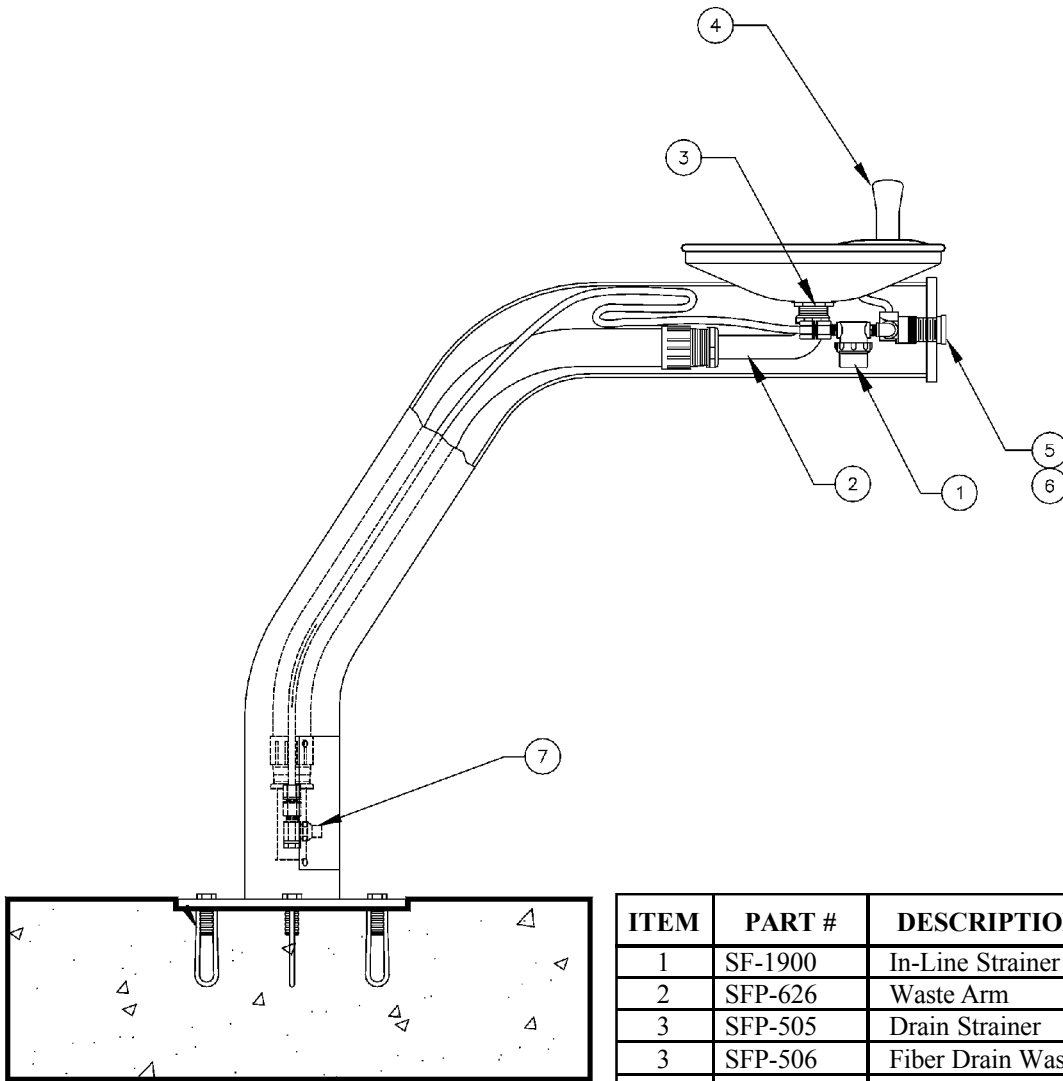

SF-8670

*When ordering parts
please specify your
model number.*

ITEM	PART #	DESCRIPTION
1	SF-1900	In-Line Strainer
2	SFP-626	Waste Arm
3	SFP-505	Drain Strainer
3	SFP-506	Fiber Drain Washer
3	SFP-507	Drain Lock Nut
3	SFP-516	Rubber Drain Washer
4	SF-1730	Head
4	SFP-500	Rubber Washer
4	SFP-501	Fiber Washer
4	SFP-502	Lock Nut
5	SFP-1004	Push Button
6	SF-1895	Valve
7	SFP-513	Key Stop
Parts Not Shown		
	SFP-509	Elbow 3/8" x 1/4" ml cmp
	SFP-534	Elbow 1/4" x 1/4" f
	SFP-511	Connector 3/8" x 1/4" f cmp
	SFP-515	Slip Joint Nut
	SFP-517	Washer
	SFP-607	Waster Adapter
	SFP-512	Connector 3/8" x 3/8" f cmp
	SFP-609	Flex Pipe 1 1/2"

Sunroc

60 Starlifter Avenue, Dover, DE 19901

(302) 678-7800 • Fax (302) 678-7813 • Service (800) 220-1136 • www.sunroc.com