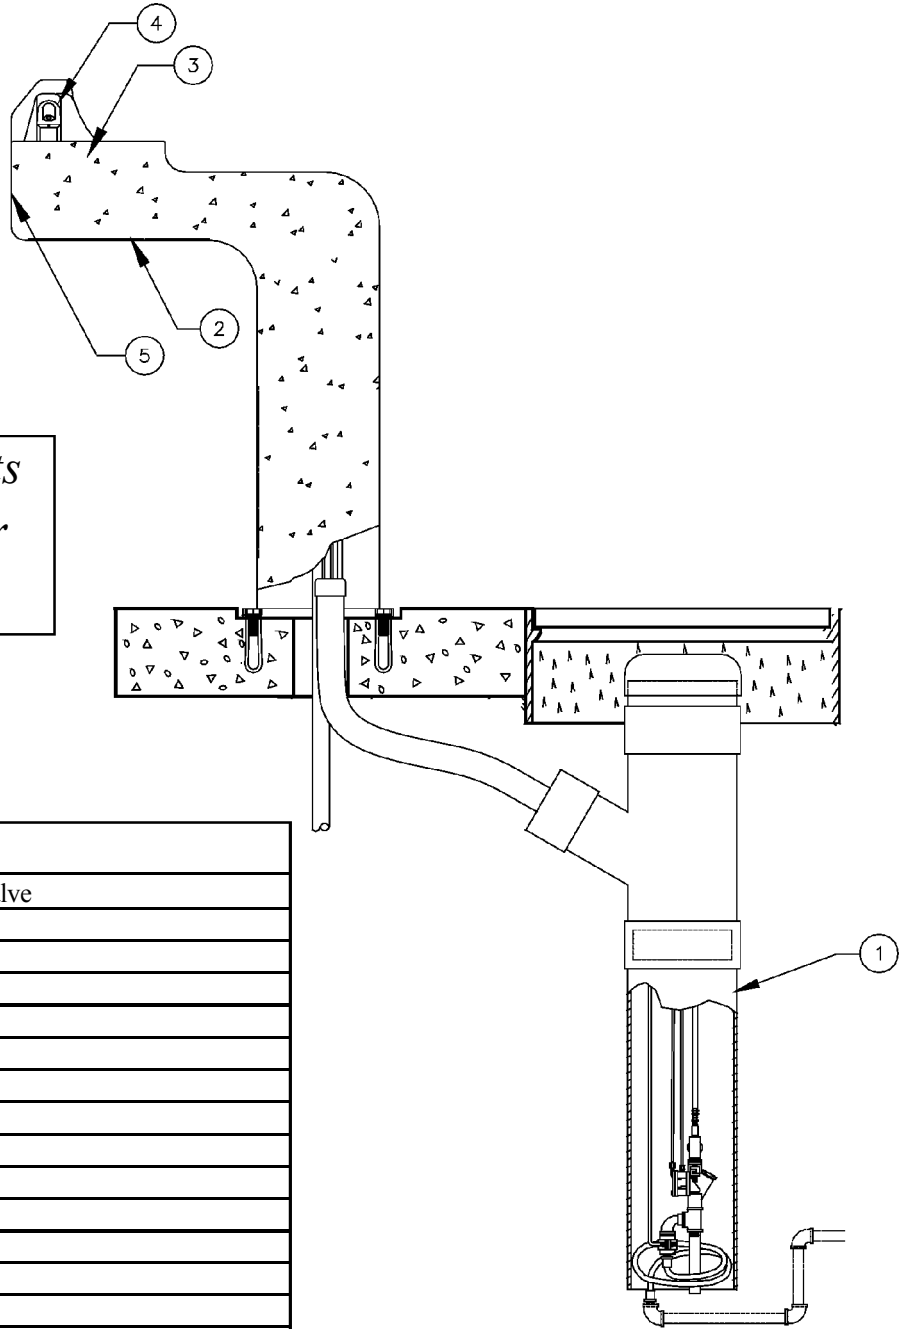

*When ordering parts
please specify your
model number.*

ITEM	PART #	DESCRIPTION
1	SF-0170	Freeze Resistant Valve
2	SFP-535	Waste Arm
3	SFP-582	Drain Strainer
3	SFP-583	Bowl Holder
3	SFP-584	Drain Screw
3	SFP-585	Drain Washer
3	SFP-562	Drain Lock Nut
4	SF-1725	Head
4	SFP-500	Rubber Washer
4	SFP-501	Fiber Washer
5	SFP-1006	Push Button
Parts Not Shown		
	SFP-568	Bowl
	SFP-595	Elbow 1/4" str
	SFP-596	Connector 1/4" Barb
	SFP-609	Flex Pipe 1 1/2"
	SFP-608	PVC Pipe 1 1/2" x 4"
	SFP-607	Waste Adapter
	SFP-610	Tail Piece 1 1/2" x 4"
	SFP-605	Access Plate
	SFP-606	Bottom Plate
	SFP-515	Slip Joint Nut
	SFP-517	Slip Joint Washer

For models marked C/F, please contact factory.

Sunroc

60 Starlifter Avenue, Dover, DE 19901

(302) 678-7800 • Fax (302) 678-7813 • Service (800) 220-1136 • www.sunroc.com