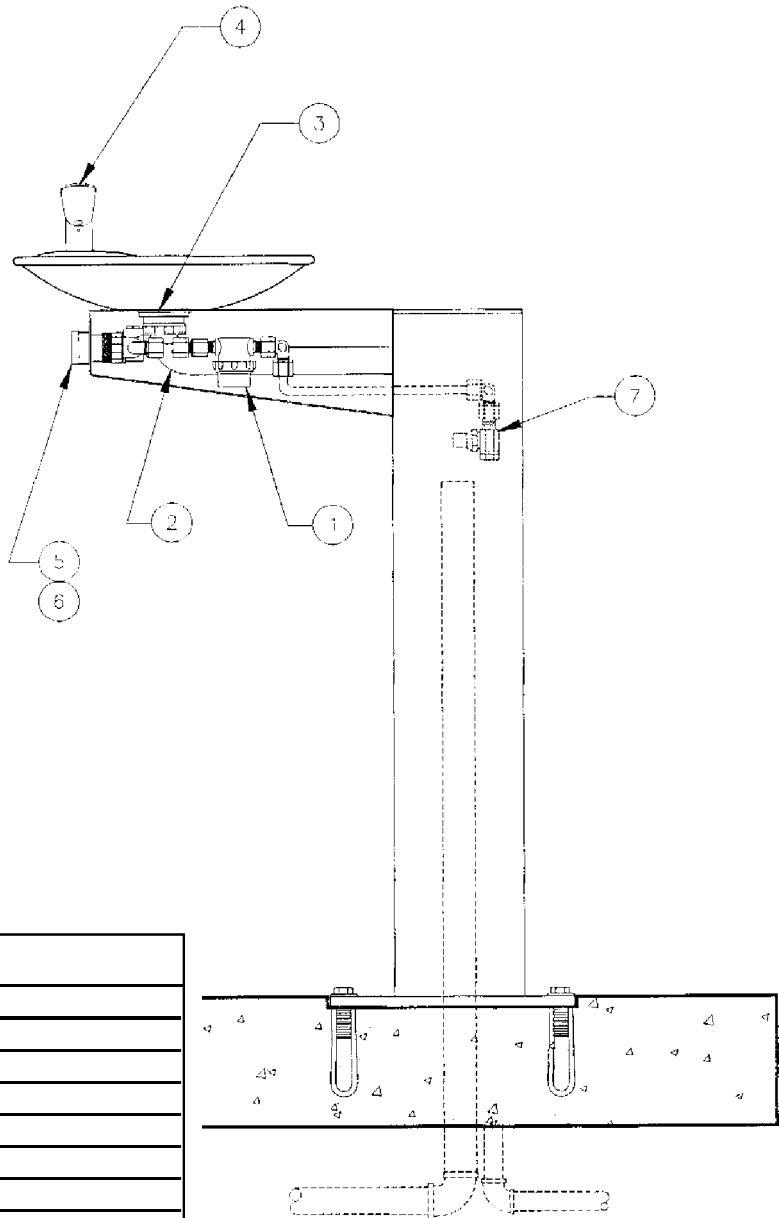

SF-8600

*When ordering parts
please specify your
model number.*

ITEM	PART #	DESCRIPTION
1	SF-1900	In-Line Strainer
2	SFP-535	Waste Arm
3	SFP-602	Drain Strainer
3	SFP-506	Drain Fiber Washer
3	SFP-507	Drain Lock Nut
4	SF-1730	Head
4	SPD-500	Rubber Washer
4	SPD-501	Fiber Washer
4	SFP-502	Hex Nut
5	SFP-1001	Push Button
6	SF-1895	Valve
7	SFP-513	Key Stop
Parts Not Shown		
	SFP-509	Elbow 3/8" x 1/4" ml cmp
	SFP-512	Connector 3/8" x 3/8" f cmp
	SFP-511	Connector 3/8" x 1/4" f cmp
	SFP-515	Slip Joint
	SFP-516	Washer
	SFP-514	Waste 15 3/4"

Sunroc

60 Starlifter Avenue, Dover, DE 19901

(302) 678-7800 • Fax (302) 678-7813 • Service (800) 220-1136 • www.sunroc.com