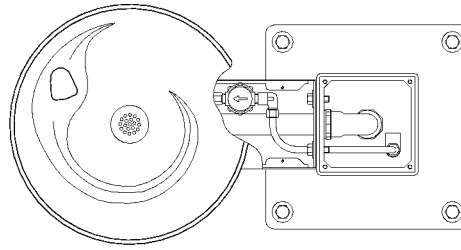

SF-8900

*When ordering parts
please specify your
model number.*

ITEM	PART #	DESCRIPTION
1	SFP-602	Drain Strainer
1	SFP-506	Drain Washer
1	SFP-507	Drain Lock Nut
2	SF-1730	Bubbler Head
3	SFP-1002	Push Button
4	SF-1895	Valve
5	SFP-514	Waste Bend
6	SF-1900	Strainer In Line
7	SFP-647	3/8" Supply Tubing
8	SFP-513	Screw Driver Stop

Sunroc

60 Starlifter Avenue, Dover, DE 19901

(302) 678-7800 • Fax (302) 678-7813 • Service (800) 220-1136 • www.sunroc.com