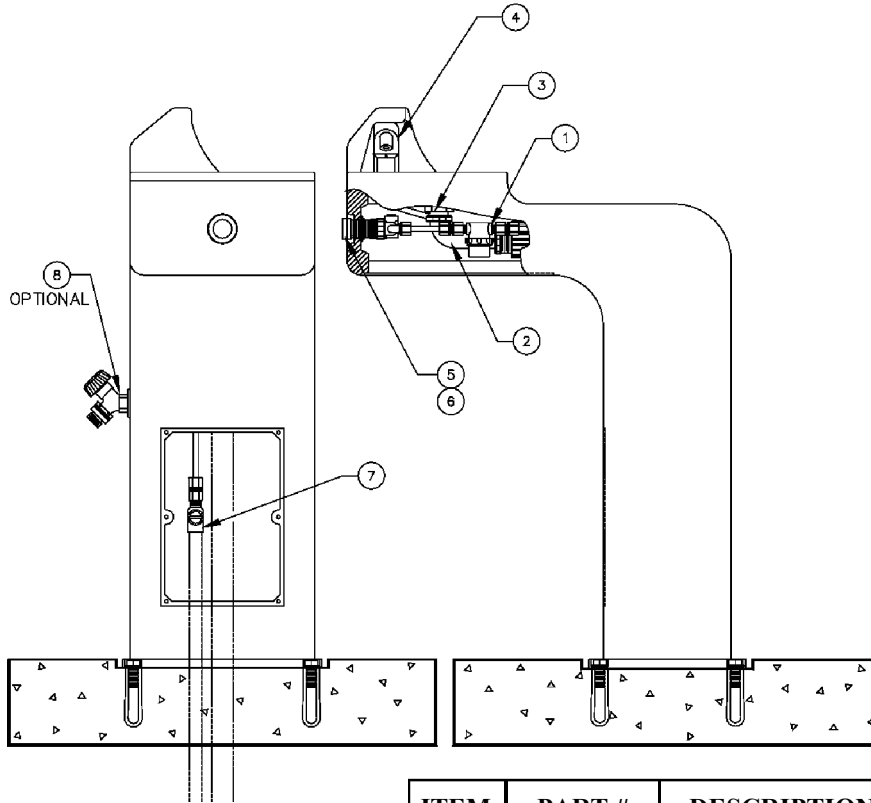

SF-8250

*When ordering parts
please specify your
model number.*

ITEM	PART #	DESCRIPTION
1	SF-1900	In-Line Strainer
2	SFP-535	Waste Bend
3	SFP-582	Drain Strainer
3	SFP-583	Bowl Holder
3	SFP-584	Screw
3	SFP-585	Drain Washer
3	SFP-562	Lock Nut
4	SF-1725	Head
4	SFP-500	Rubber Washer
4	SFP-501	Fiber Washer
4	SFP-502	Lock Nut
5	SFP-1005	Push Button
6	SFP-1895	Valve
7	SFP-513	Key Stop
8	SFP-1905	Hose Bib
Parts Not Shown		
	SFP-568	Bowl
	SFP-511	Connector 3/8" x 1/4" f cmp
	SFP-509	Elbow 3/8" x 1/4" ml cmp
	SFP-512	Connector 3/8" x 3/8" f cmp
	SFP-605	Access Plate
	SFP-606	Bottom Plate
	SFP-607	Waste Adapter
	SFP-608	PVC Pipe
	SFP-609	Flex Pipe

Sunroc

60 Starlifter Avenue, Dover, DE 19901

(302) 678-7800 • Fax (302) 678-7813 • Service (800) 220-1136 • www.sunroc.com