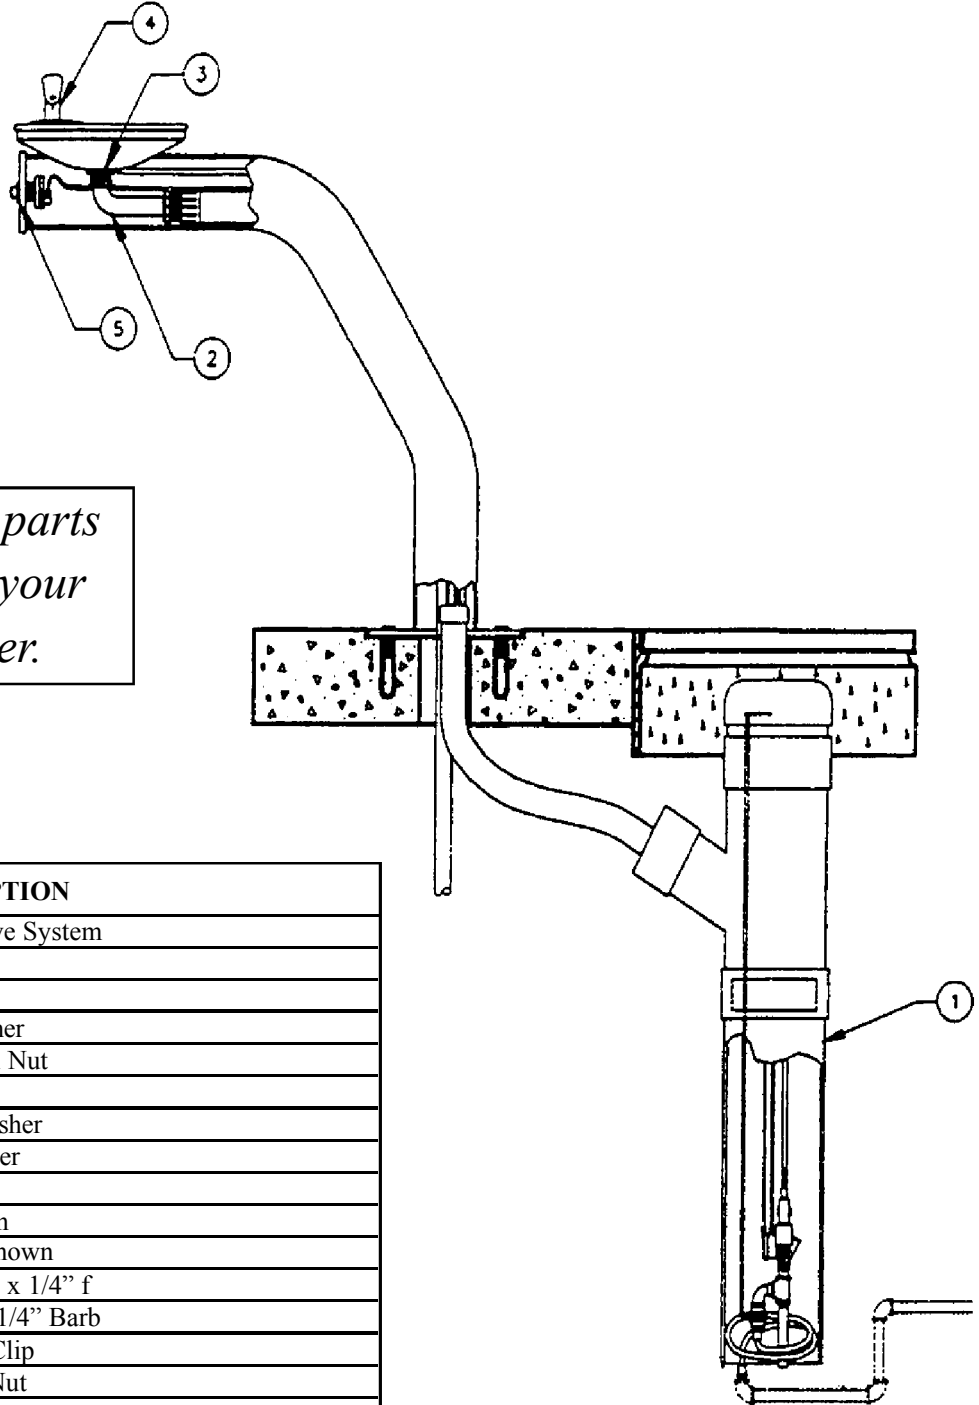

*When ordering parts
please specify your
model number.*

ITEM	PART #	DESCRIPTION
1	SF-0170	Freeze Valve System
2	SFP-626	Waste Arm
3	SFP-505	Strainer
3	SFP-506	Drain Washer
3	SFP-507	Drain Lock Nut
4	SF-1730	Head
4	SFP-500	Rubber Washer
4	SFP-501	Fiber Washer
4	SFP-502	Lock Nut
5	SFP-1006	Push Button
Parts Not Shown		
	SFP-534	Elbow 1/4" x 1/4" f
	SFP-596	Connector 1/4" Barb
	SFP-627	Retaining Clip
	SFP-515	Slip Joint Nut
	SFP-516	Washer
	SFP-517	Washer
	SFP-607	Adapter
	SFP-545	Slip Joint Nut
	SFP-610	Tailpiece 1 1/2" x 4"
	SFP-609	Flex Pipe 1 1/2"

For models marked C/F, please contact factory.

Sunroc

60 Starlifter Avenue, Dover, DE 19901

(302) 678-7800 • Fax (302) 678-7813 • Service (800) 220-1136 • www.sunroc.com