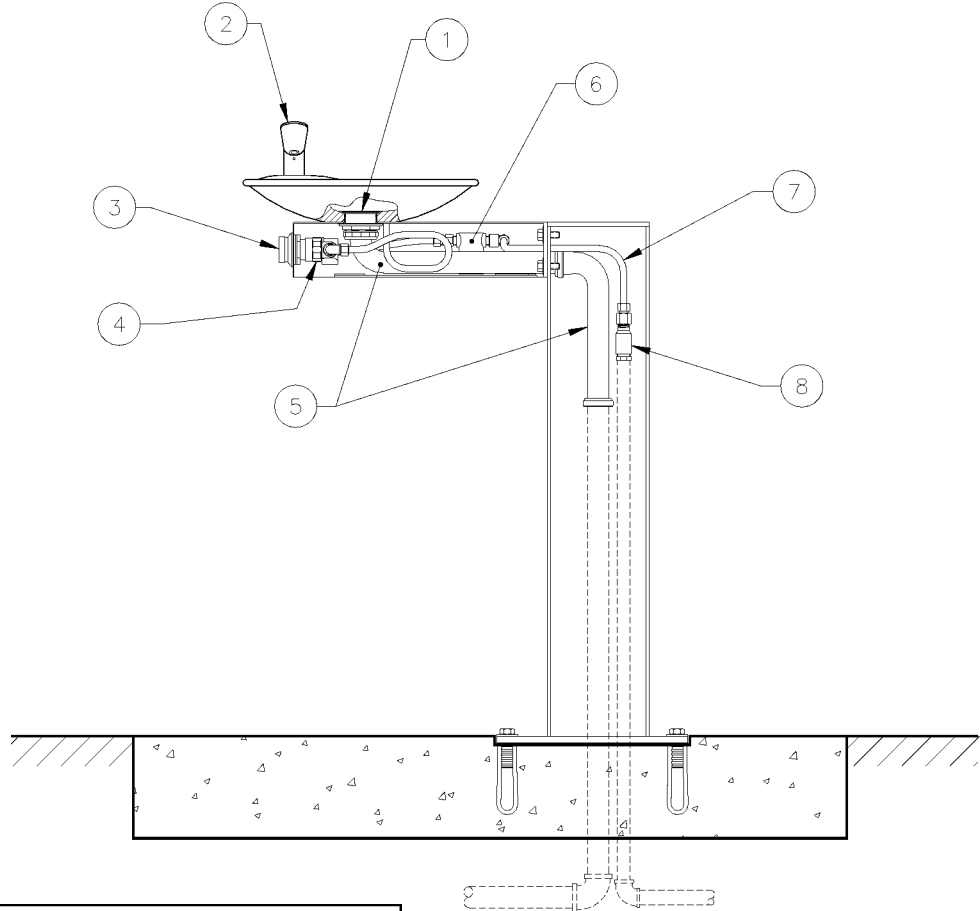

SF-8900

*When ordering parts
please specify your
model number.*

ITEM	PART #	DESCRIPTION
1	SFP-602	Drain Strainer
1	SFP-506	Drain Washer
1	SFP-507	Drain Lock Nut
2	SF-1730	Bubbler Head
3	SFP-1002	Push Button
4	SF-1895	Valve
5	SFP-514	Waste Bend
6	SF-1900	Strainer In Line
7	SFP-647	3/8" Supply Tubing
8	SFP-513	Screw Driver Stop

Sunroc

60 Starlifter Avenue, Dover, DE 19901

(302) 678-7800 • Fax (302) 678-7813 • Service (800) 220-1136 • www.sunroc.com