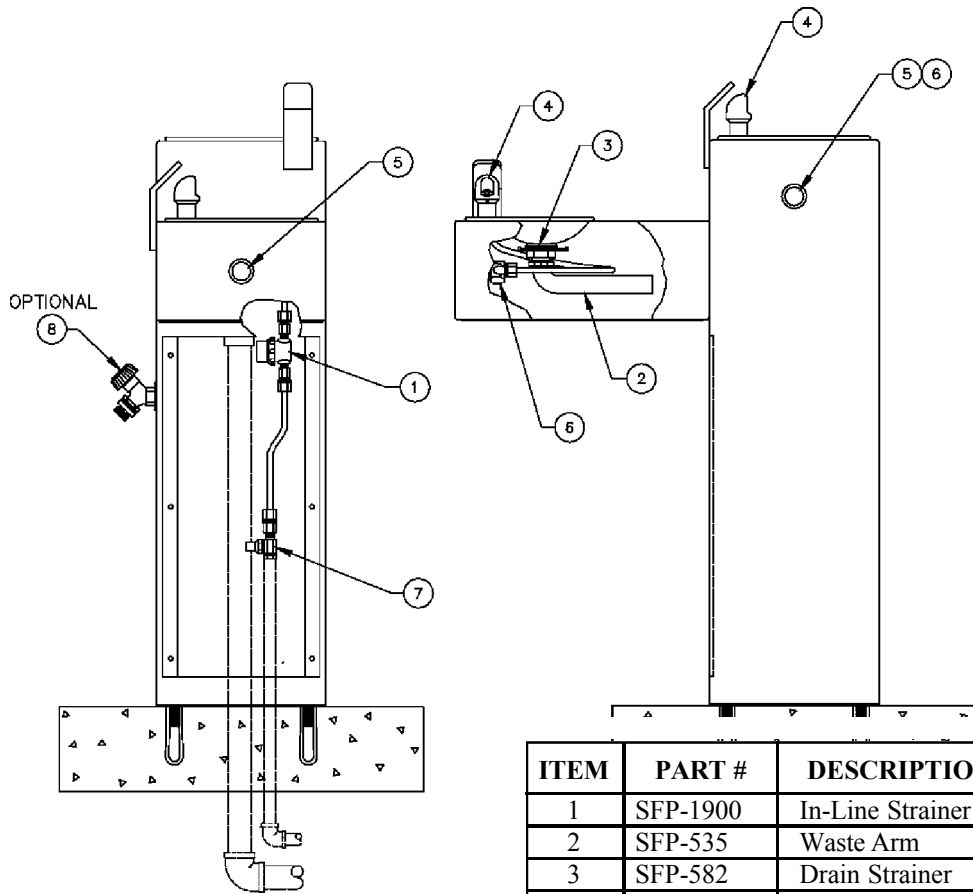

*When ordering parts
please specify your
model number.*

ITEM	PART #	DESCRIPTION
1	SFP-1900	In-Line Strainer
2	SFP-535	Waste Arm
3	SFP-582	Drain Strainer
3	SFP-583	Drain Holder
4	SF-1725	Head
4	SFP-500	Rubber Washer (under head)
4	SFP-501	Fiber Washer (under head)
5	SFP-1004	Push Button
6	SFP-1895	Valve
7	SFP-513	Key Stop
8	SF-1905	Hose Bib
Parts Not Shown		
	SFP-568	Bowl
	SFP-562	Lock Nut
	SFP-584	Drain Screw
	SFP-585	Washer
	SFP-502	Hex Lock Nut
	SFP-509	Elbow
	SFP-607	Waste Adapter
	SFP-614	Tee
	SFP-517	Washer
	SFP-515	Nut
	SFP-604	Flex Pipe
	SFP-556	Tee
	SFP-511	Connector
	SFP-512	Connector
	SFP-506	Washer

Sunroc

60 Starlifter Avenue, Dover, DE 19901

(302) 678-7800 • Fax (302) 678-7813 • Service (800) 220-1136 • www.sunroc.com