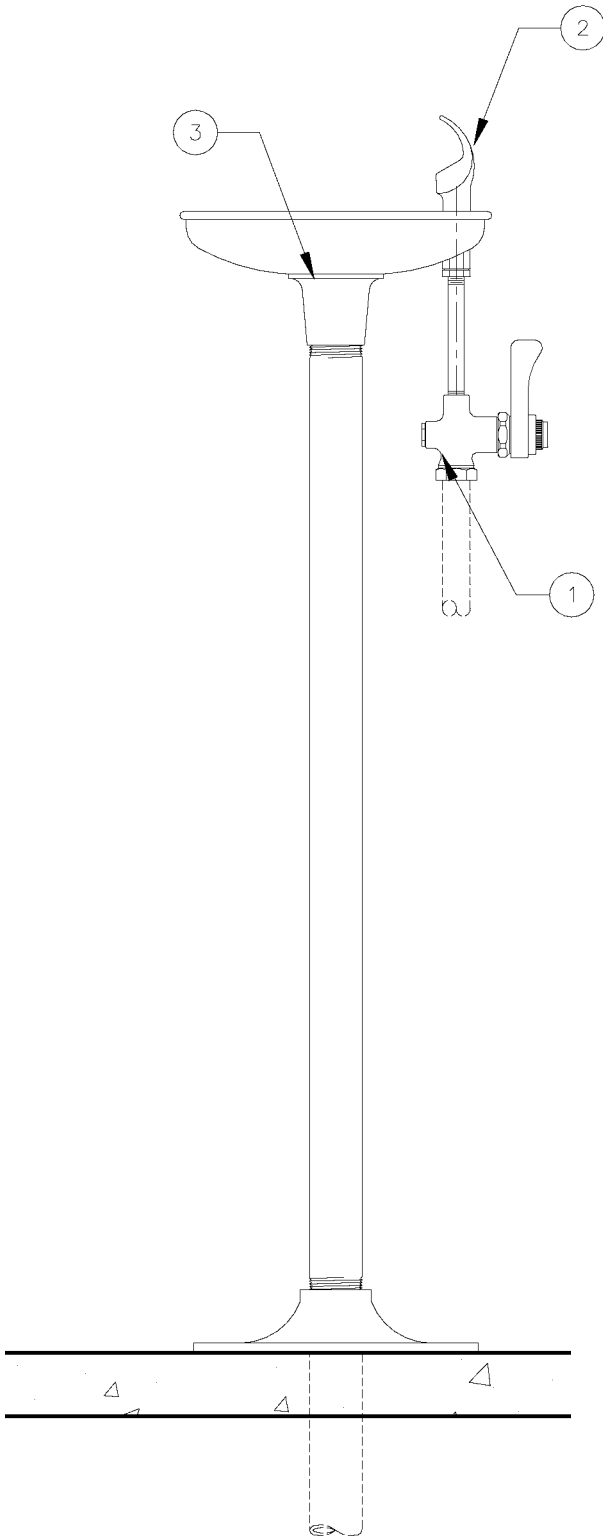

SF-8800

*When ordering parts
please specify your
model number.*

ITEM	PART #	DESCRIPTION
1	SF-1882	Valve
2	SF-1735 SLI	Head with Slot
2	SFP-500	Washer
2	SFP-570	Lock Washer
2	SFP-526	Fiber Washer
2	SFP-571	Spud
3	SFP-564	Drain Strainer
3	SFP-566	Drain Nut
3	SFP-573	Screw

Sunroc

60 Starlifter Avenue, Dover, DE 19901

(302) 678-7800 • Fax (302) 678-7813 • Service (800) 220-1136 • www.sunroc.com