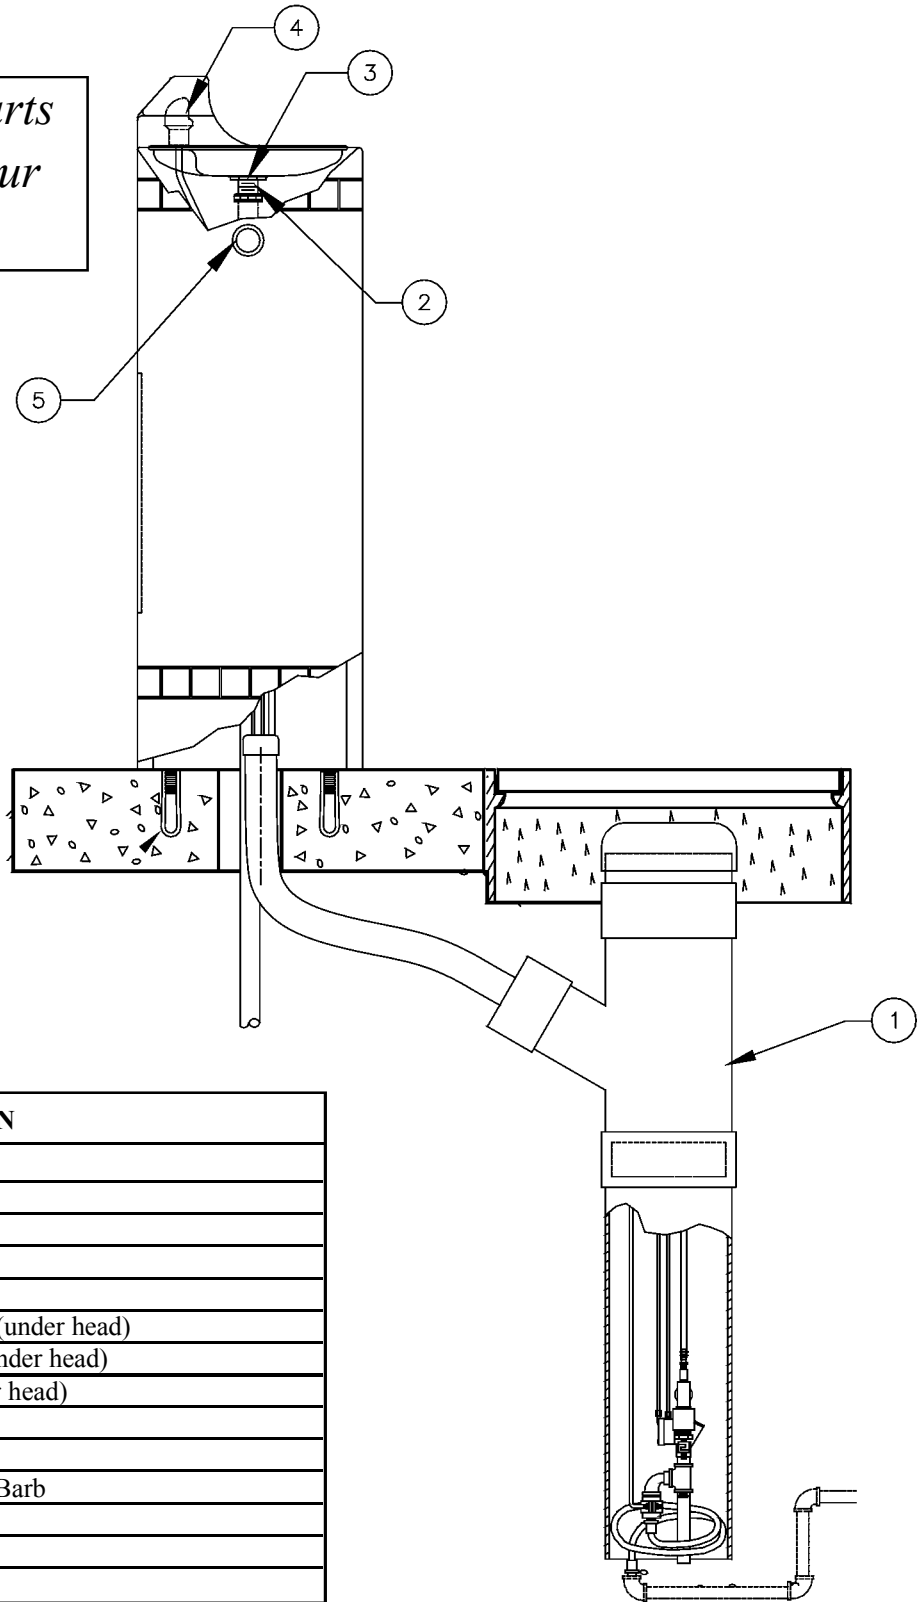

SF-8130

*When ordering parts
please specify your
model number.*

ITEM	PART #	DESCRIPTION
1	SF-0170	Freeze System
2	SFP-582	Drain Waste
3	SFP-583	Drain Holder
3	SFP-585	Drain Washer
4	SF-1725	Head
4	SFP-500	Rubber Washer (under head)
4	SFP-501	Fiber Washer (under head)
4	SFP-562	Lock Nut (under head)
5	SFP-1006	Push Button
Parts Not Shown		
	SFP-596	Connector 1/4" Barb
	SFP-568	Bowl
	SFP-597	Access Plate
	SFP-612	Access Plate

For models marked C/F, please contact factory.

Sunroc

60 Starlifter Avenue, Dover, DE 19901

(302) 678-7800 • Fax (302) 678-7813 • Service (800) 220-1136 • www.sunroc.com