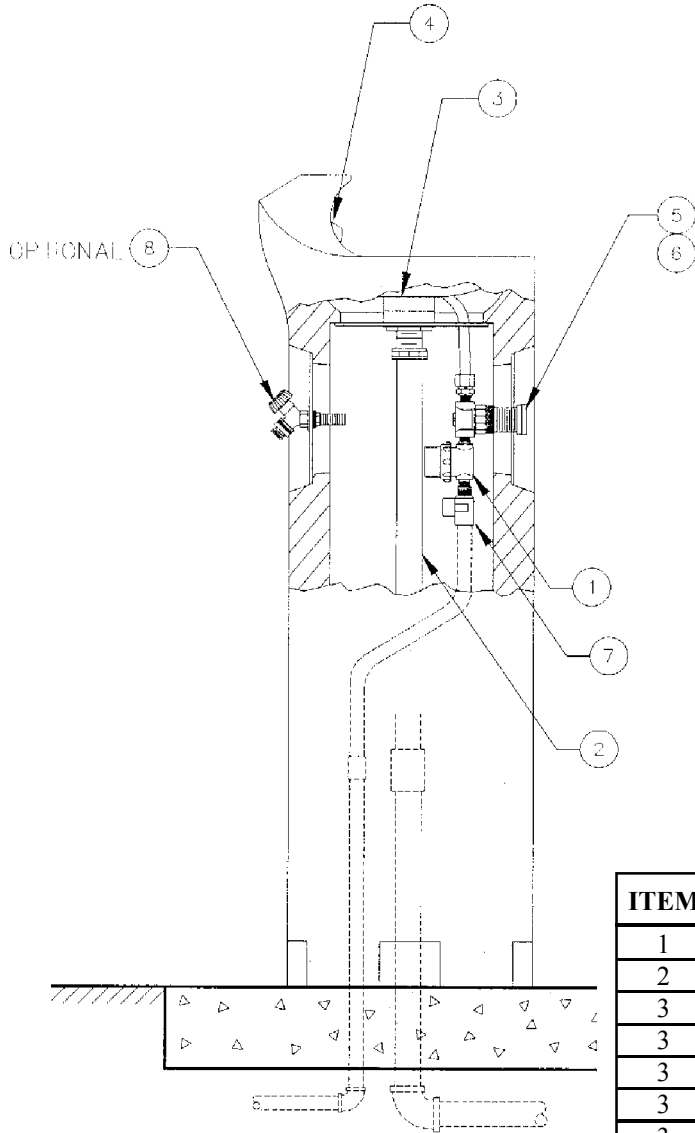

# SF-8000

*When ordering parts  
please specify your  
model number.*

ITEM	PART #	DESCRIPTION
1	SF-1900	Strainer
2	SFP-589	Drain Holder
3	SFP-590	Drain Washer Rubber (large)
3	SFP-529	Drain Lock Nut
3	SFP-530	Drain Washer Brass
3	SFP-531	Drain Washer Rubber (small)
3	SFP-591	Drain Bracket
3	SFP-1205	Drain Assembly (Above 6pcs)
4	SF-1735 SLT	Head
4	SFP-570	Lock Washer
4	SFP-500	Rubber Washer (under head)
4	SFP-526	Fiber Washer (under head)
5	SFP-1004	Push Button
6	SFP-1895	Valve
7	SFP-513	Key Stop
8	SFP-1905	Hose Bib
Parts Not Shown		
	SFP-527	Spud .45 G.P.M.
	SFP-509	Elbow 3/8" x 1/4" ml cmp
	SFP-534	Elbow 1/4" x 1/4" f
	SFP-579	Bowl
	SFP-592	Access Plate