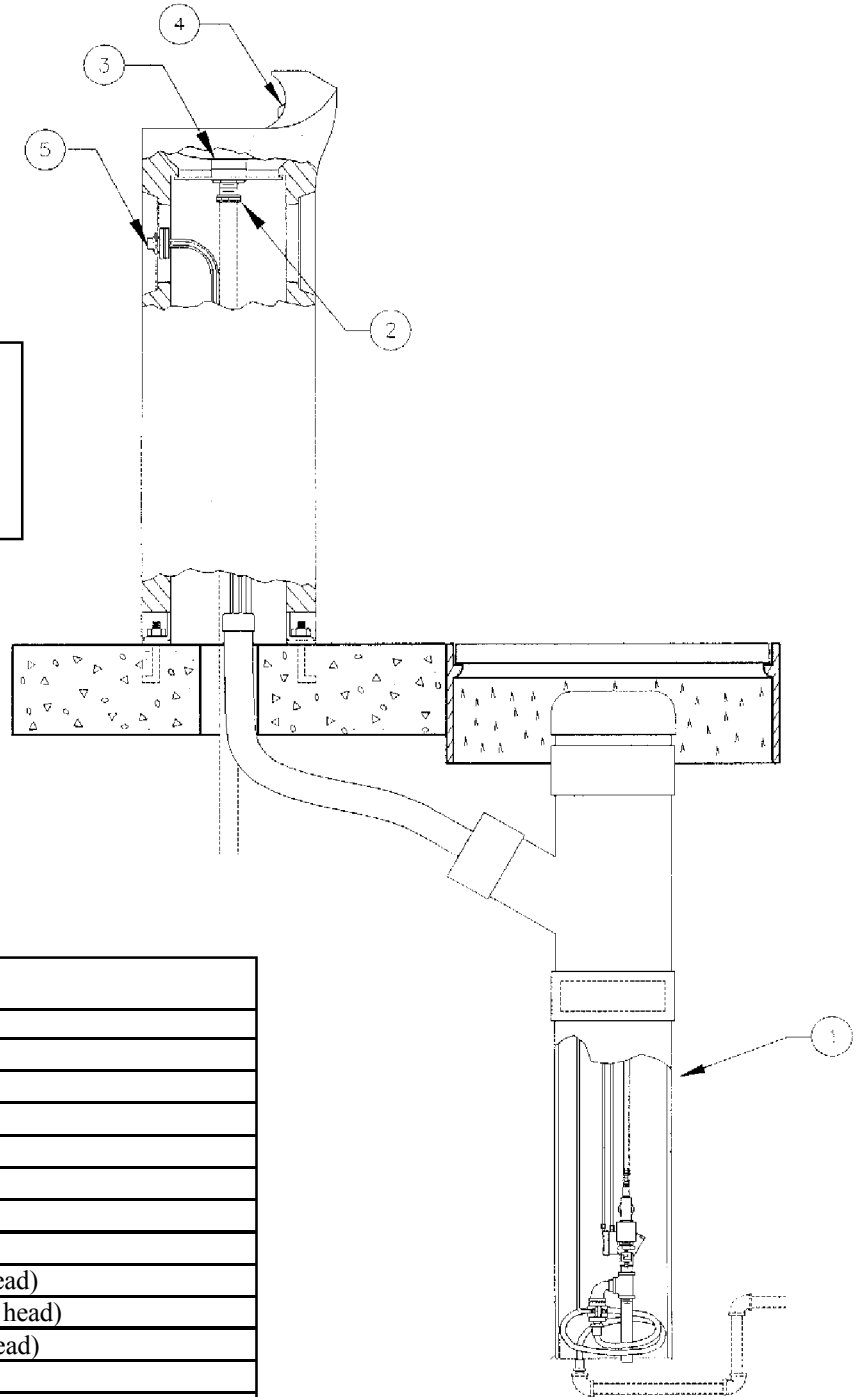

SF-8055

*When ordering parts
please specify your
model number.*

ITEM	PART #	DESCRIPTION
1	SF-0170	Freeze System
2	SFP-589	Drain Waste Holder
3	SFP-590	Drain Holder Washer
3	SFP-529	Lock Nut Drain
3	SFP-530	Brass Washer Drain
3	SFP-531	Drain Rubber Washer
3	SFP-591	Hold Down Bracket
4	SF-1735	Head
4	SFP-570	Lock Washer (under head)
4	SFP-500	Rubber Washer (under head)
4	SFP-526	Fiber Washer (under head)
5	SFP-1006	Push Button
Parts Not Shown		
	SFP-527	Spud .45 G.P.M.
	SFP-595	Elbow 1/4" str x 45 degree
	SFP-596	Connector 1/4" barb
	SFP-592	Plate With Hole
	SFP-579	Bowl

For models marked C/F, please contact factory.

Sunroc

60 Starlifter Avenue, Dover, DE 19901

(302) 678-7800 • Fax (302) 678-7813 • Service (800) 220-1136 • www.sunroc.com