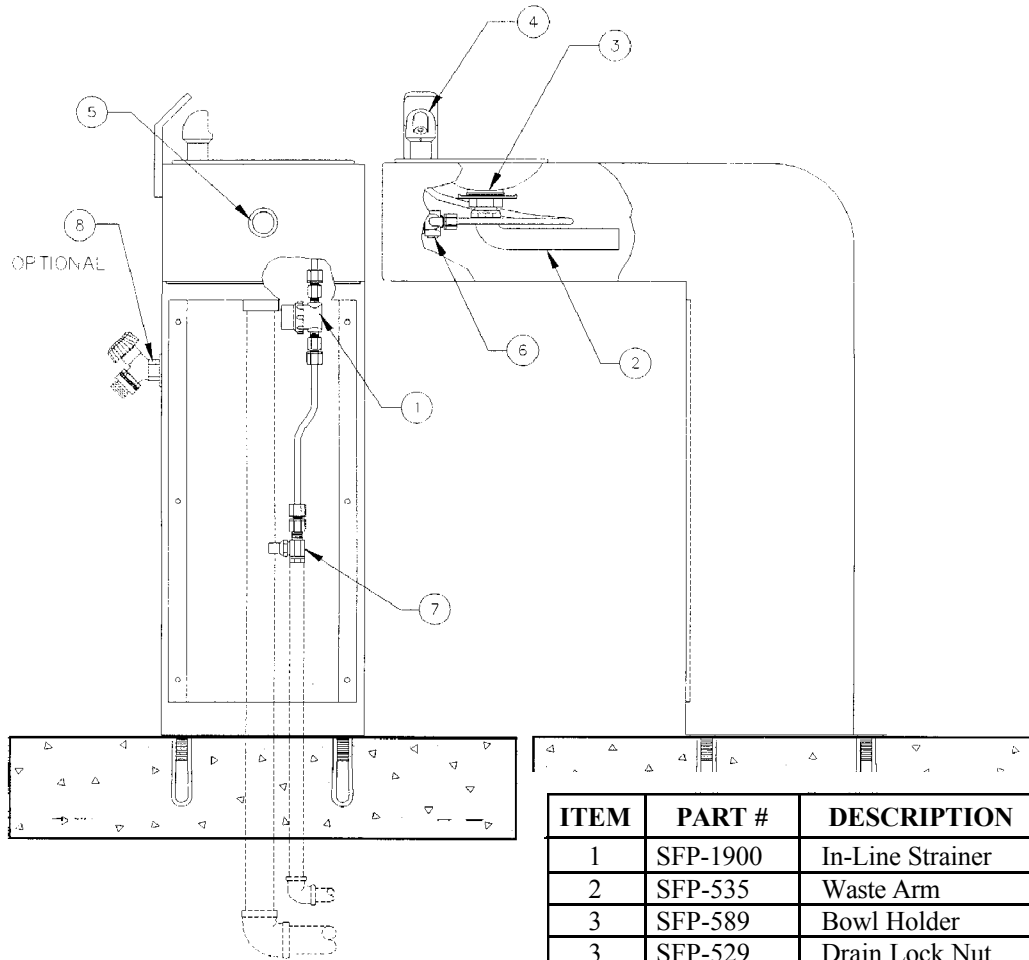

SF-8400

ITEM	PART #	DESCRIPTION
1	SFP-1900	In-Line Strainer
2	SFP-535	Waste Arm
3	SFP-589	Bowl Holder
3	SFP-529	Drain Lock Nut
3	SFP-530	Drain Washer Brass
3	SFP-531	Drain Washer Rubber
4	SF-1725	Head
4	SFP-500	Rubber Washer (under head)
4	SFP-526	Fiber Washer
5	SFP-1003	Push Button
6	SFP-1895	Valve
7	SFP-513	Key Stop
8	SF-1905	Hose Bib
Parts Not Shown		
	SFP-527	Spud .45 G.P.M.
	SFP-543	Slip Joint Nut
	SFP-610	Tailpiece 1 1/2" x 4"
	SFP-607	Waste Adapter
	SFP-570	Lock Washer
	SFP-609	Flex Pipe 1 1/2"
	SFP-512	Connector 3/8" x 3/8" f cmp
	SFP-509	Elbow 3/8" x 1/4" ml cmp
	SFP-511	Connector 3/8" x 1/4" f cmp
	SFP-515	Slip Joint Nut
	SFP-516	Washer
	SFP-517	Slip Joint Washer

*When ordering parts
please specify your
model number.*

Sunroc

60 Starlifter Avenue, Dover, DE 19901

(302) 678-7800 • Fax (302) 678-7813 • Service (800) 220-1136 • www.sunroc.com