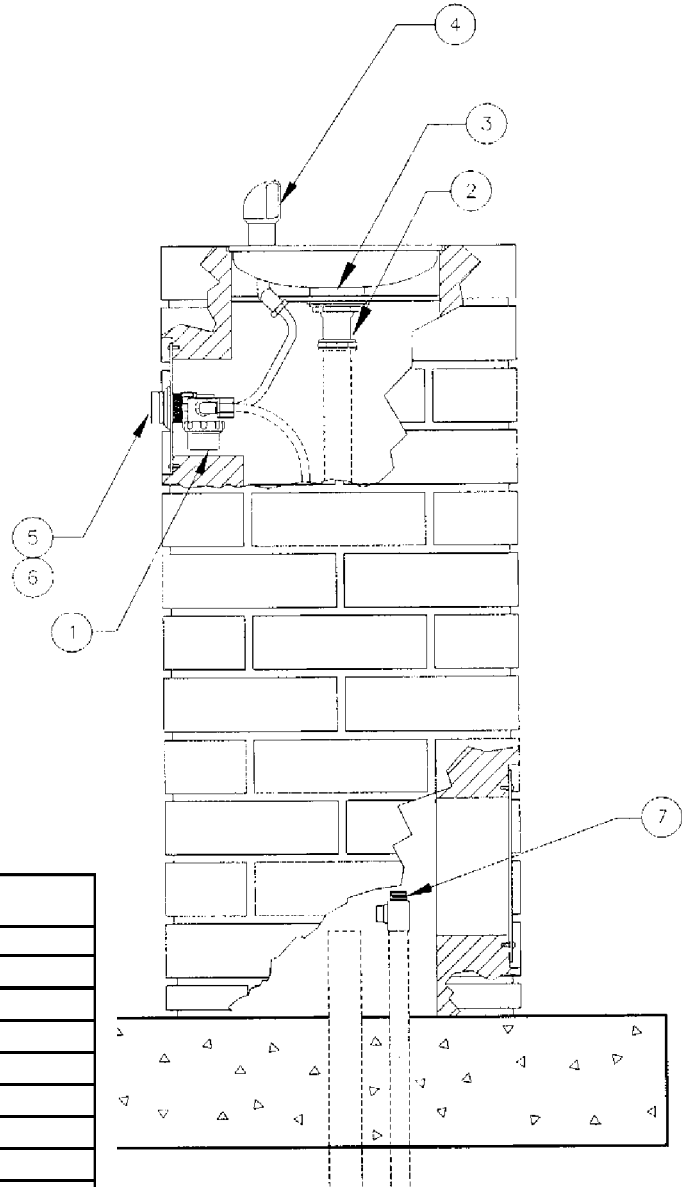

# SF-8750

*When ordering parts  
please specify your  
model number.*

ITEM	PART #	DESCRIPTION
1	SF-1900	In-Line Strainer
2	SFP-561	Drain Holder
3	SFP-562	Lock Nut
3	SFP-563	Drain Washer
3	SFP-564	Drain Strainer
3	SFP-565	Drain Screw
3	SFP-566	Drain Nut
4	SF-1725	Head
4	SFP-500	Rubber Washer
4	SFP-501	Fiber Washer
4	SFP-502	Hex Nut
5	SFP-1004	Push Button
6	SF-1895	Valve
7	SFP-513	Key Stop
Parts Not Shown		
	SFP-568	Bowl
	SFP-624	Rod
	SFP-510	Elbow 3/8" x 1/4" f cmp
	SFP-595	Elbow 1/4" str x 45 Degrees
	SFP-512	Connector 3/8" x 3/8" f cmp
	SFP-509	Elbow 3/8" x 1/4" m cmp
	SFP-625	Bracket