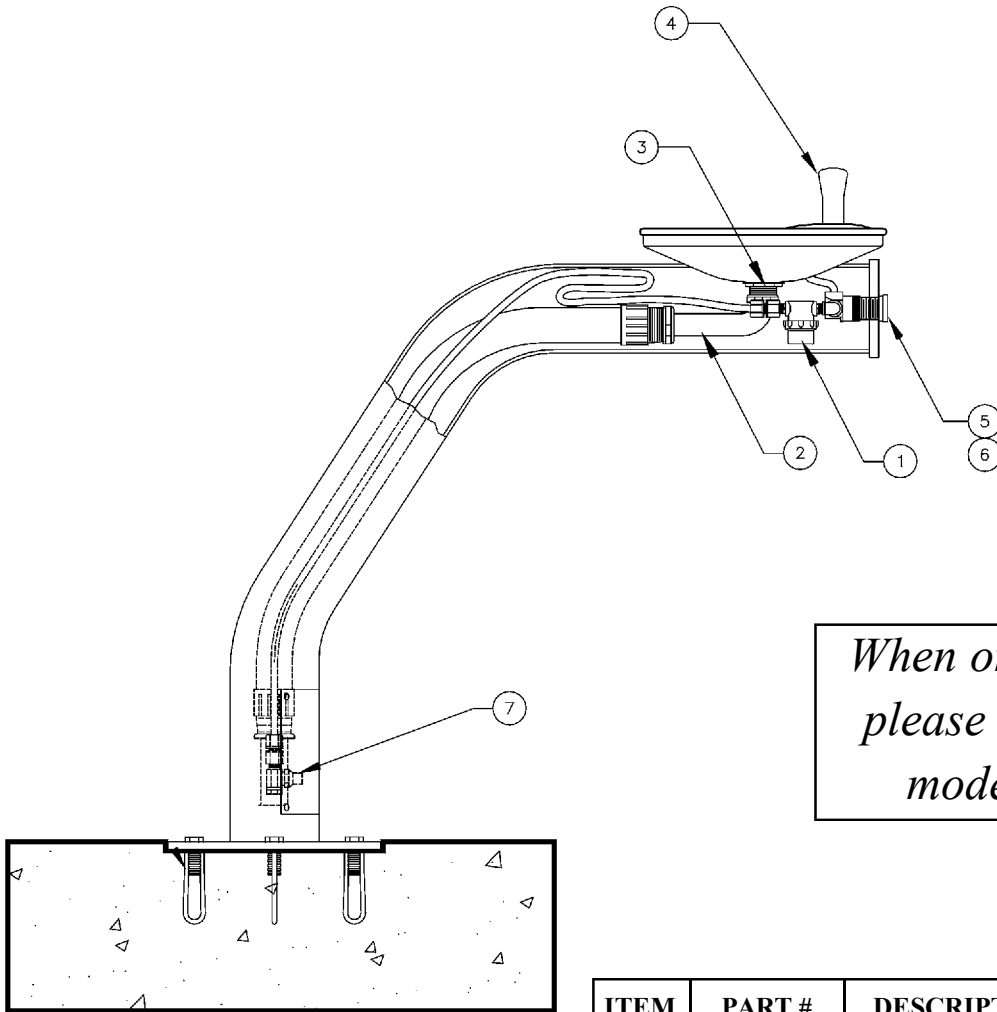

*When ordering parts
please specify your
model number.*

ITEM	PART #	DESCRIPTION
1	SF-0170	Valve
2	SFP-535	Waste Arm
3	SFP-602	Drain Strainer
3	SFP-506	Drain Fiber Washer
3	SFP-507	Drain Lock Nut
4	SF-1730	Head
4	SFP-500	Rubber Washer
4	SFP-501	Fiber Washer
4	SFP-502	Hex Nut
5	SFP-1006	Push Button
Parts Not Shown		
	SFP-519	Upper Swirl Bowl
	SFP-520	Lower Swirl Bowl
	SFP-534	Elbow 1/4" m x 1/4" f
	SFP-514	Waste Bend 15 3/4"
	SFP-516	Washer
	SFP-515	Slip Joint Nut

For models marked C/F, please contact factory.

Sunroc

60 Starlifter Avenue, Dover, DE 19901

(302) 678-7800 • Fax (302) 678-7813 • Service (800) 220-1136 • www.sunroc.com