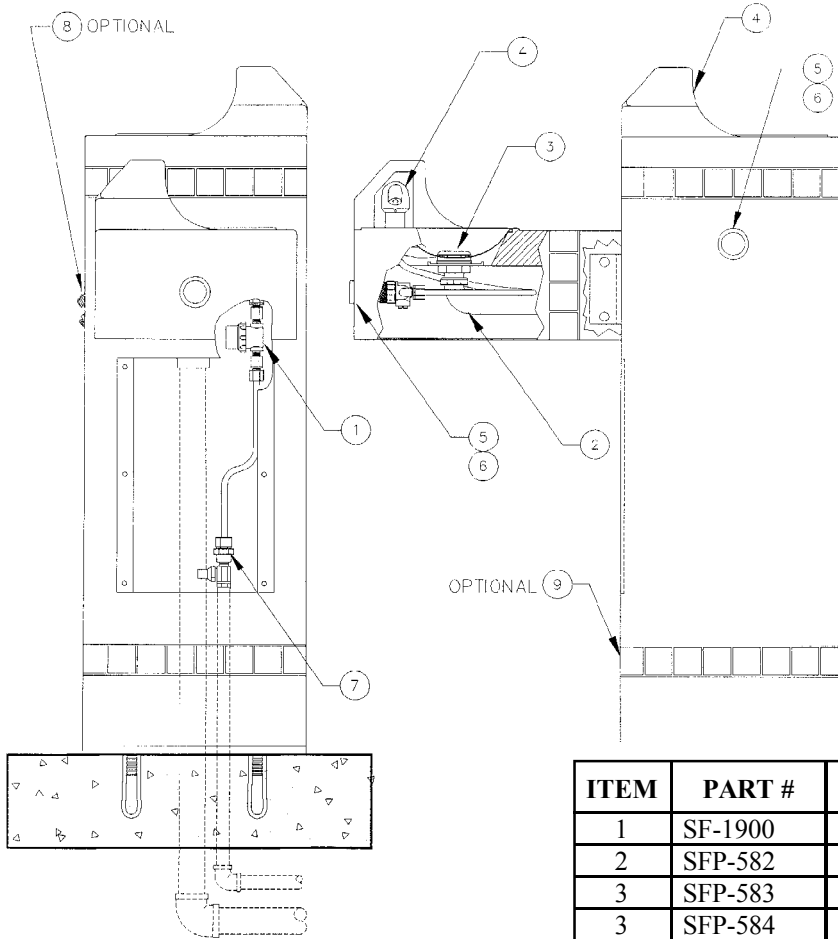

SF-8180

*When ordering parts
please specify your
model number.*

ITEM	PART #	DESCRIPTION
1	SF-1900	In-Line Strainer
2	SFP-582	Waste Strainer
3	SFP-583	Drain Holder
3	SFP-584	Drain Screw
3	SFP-585	Drain Washer
3	SFP-535	Waste Arm
4	SF-1725	Head
4	SFP-500	Rubber Washer
4	SFP-501	Fiber Washer
4	SFP-502	Lock Nut
5	SFP-1005	Push Button
6	SF-1895	Valve
7	SFP-513	Key Stop
8	SF-1905	Hose Bib
Parts Not Shown		
	SFP-568	Bowl
	SFP-511	Connector 3/8" x 1/4" f cmp
	SFP-509	Elbow 3/8" x 1/4" ml cmp
	SFP-612	Access Plate
	SFP-597	Access Plate
	SFP-613	Bottom Plate
	SFP-512	Connector 3/8" x 3/8" f cmp
	SFP-556	Tee 3/8" cmp x 1/4" npt x 3/8" cmp
	SFP-614	Tee 1 1/2" slip
	SFP-609	Flex Pipe 1 1/2"
	SFP-515	Slip Joint Nut

Sunroc

60 Starlifter Avenue, Dover, DE 19901

(302) 678-7800 • Fax (302) 678-7813 • Service (800) 220-1136 • www.sunroc.com