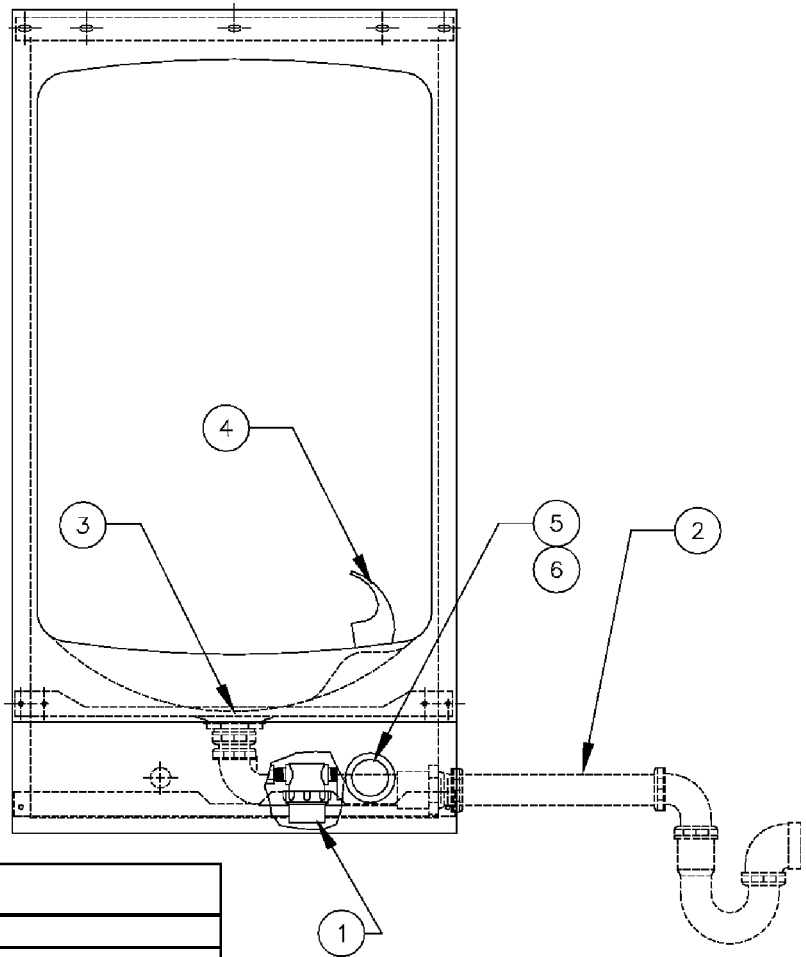

Sunroc

60 Starlifter Avenue, Dover, DE 19901

(302) 678-7800 • Fax (302) 678-7813 • Service (800) 220-1136 • www.sunroc.com

*When ordering parts
please specify your
model number.*

ITEM	PART #	DESCRIPTION
1	SF-1900	In Line Strainer
2	SFP-546	Tailpiece
3	SFP-1203	Drain Assembly
4	SF-1735	Head
5	SFP-1002	Pushbutton
6	SF-1895	Valve
7	B154356	Spreader

Sunroc

60 Starlifter Avenue, Dover, DE 19901

(302) 678-7800 • Fax (302) 678-7813 • Service (800) 220-1136 • www.sunroc.com

ITEM	PART #	DESCRIPTION
1	SF-1900	In-Line Strainer
2	SFP-550	Waste Bend
3	SFP-544	Drain Strainer
3	SFP-506	Fiber Drain Washer
3	SFP-507	Drain Lock Nut
3	SFP-545	Slip Joint Nut
3	SFP-516	Slip Joint Washer
4	SF-1735	Head
4	SFP-547	Washer (under head)
4	SFP-500	Rubber Washer (under head)
4	SFP-526	Fiber Washer (under head)
5	SFP-1002	Push Button
6	SF-1895	Valve
Parts Not Shown		
	SFP-527	Spud .45 G.P.M.
	SFP-509	Elbow 3/8" x 1/4" ml cmp
	SFP-511	Connector 3/8" x 1/4" f cmp
	SFP-548	Basin
	SFP-551	Mounting Bracket
	SFP-552	Hanger Bracket
	SFP-560	Lower Panel