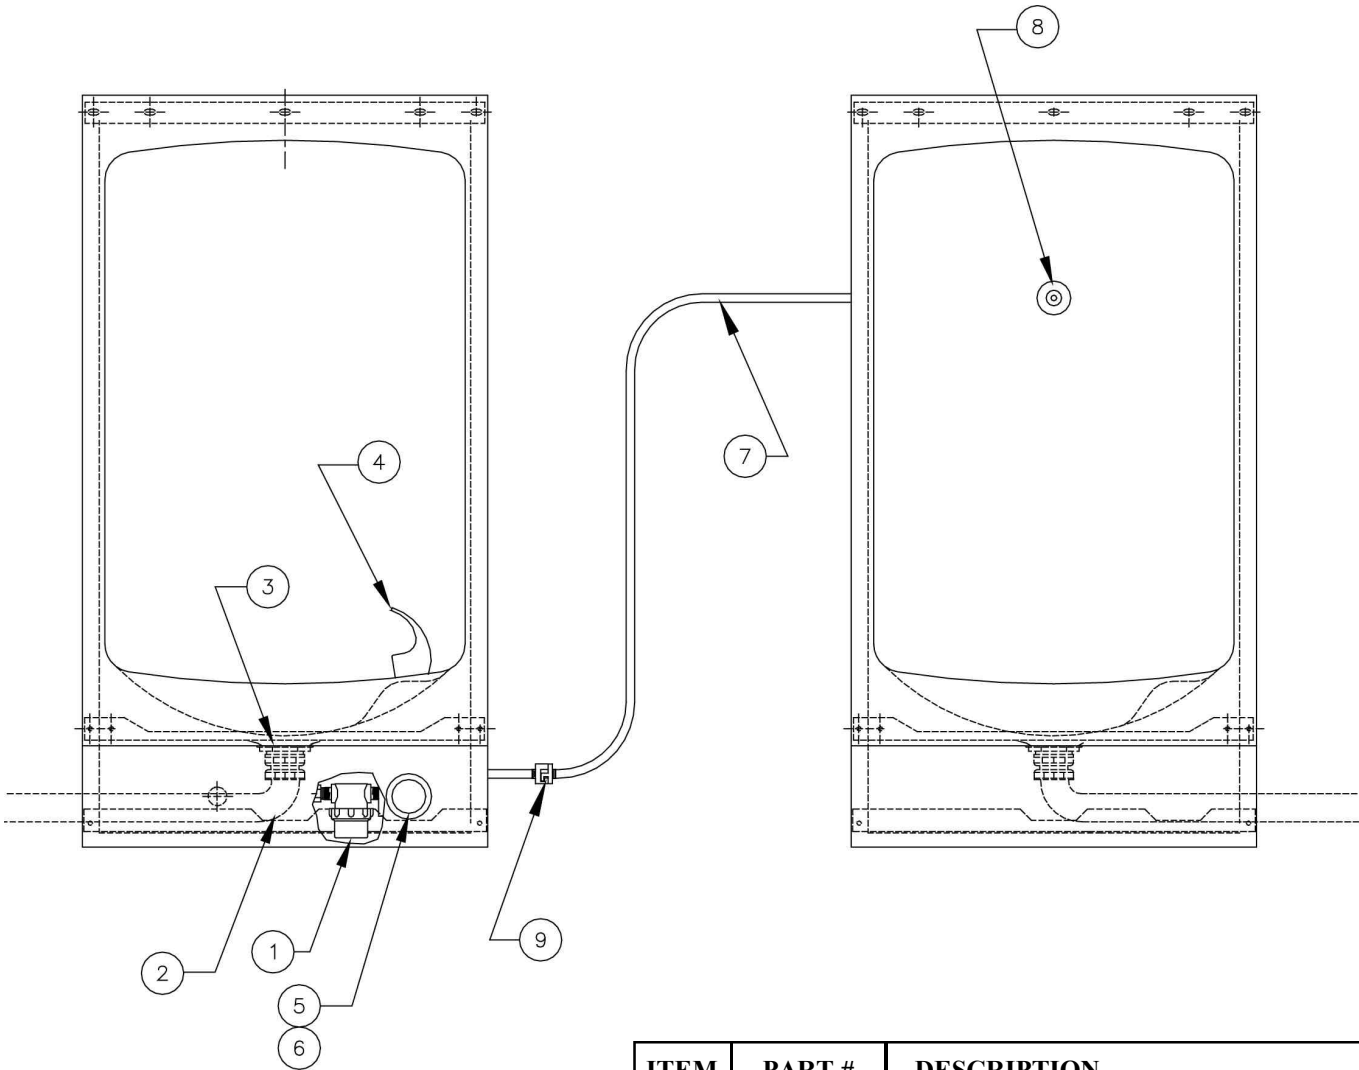

*When ordering parts
please specify your
model number.*

ITEM	PART #	DESCRIPTION
1	SF-1900	In-Line Strainer
2	SFP-626	Waste Bend
3	SFP-544	Drain Strainer
4	SF-1730	Bubbler Head
5	SFP-1002	Push Button
6	SF-1895	Valve
7	SFP-666	3/8" Tubing
8	SFP-611	Spreader
9	SFP-555	Check Valve

Sunroc

60 Starlifter Avenue, Dover, DE 19901

(302) 678-7800 • Fax (302) 678-7813 • Service (800) 220-1136 • www.sunroc.com