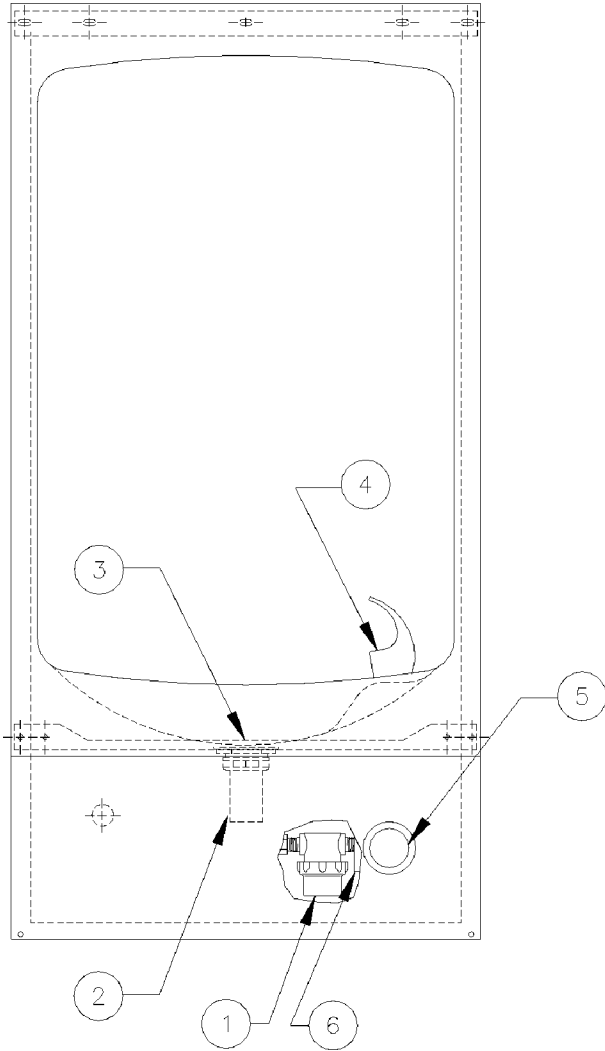

ITEM	PART #	DESCRIPTION
	SF-1725	Head
	SFP-500	Rubber Washer
	SFP-501	Fiber Washer
	SFP-502	Lock Nut
	SFP-527	Spud .45 G.P.M.
	SFP-509	Elbow 3/8" x 1/4" ml cmp
	SFP-544	Drain Strainer
	SFP-506	Fiber Washer
	SFP-507	Lock Nut
	SFP-545	Slip Joint Nut
	SFP-546	Tailpiece
	SFP-516	Slip Joint Washer
	SFP-1203	Drain Assembly (Above 6pcs)
	SF-1895	Valve
	SF-1900	In-Line Strainer
	SFP-1004	Push Button

ITEM	PART #	DESCRIPTION
1	SF-1900	In Line Strainer
2	SFP-546	Tailpiece
3	SFP-1203	Drain Assembly
4	SF-1735	Bubbler Head
5	SFP-1002	Push Button
6	SF-1895	Valve

Sunroc

60 Starlifter Avenue, Dover, DE 19901

(302) 678-7800 • Fax (302) 678-7813 • Service (800) 220-1136 • www.sunroc.com

SF-5510

*When ordering parts
please specify your
model number.*

ITEM	PART #	DESCRIPTION
1	SF-1900	In Line Strainer
2	SFP-546	Tailpiece
3	SFP-1203	Drain Assembly
4	SFP-1002	Push Button
5	SF-1895	Valve
6	SFP-611	Cuspidor Assembly