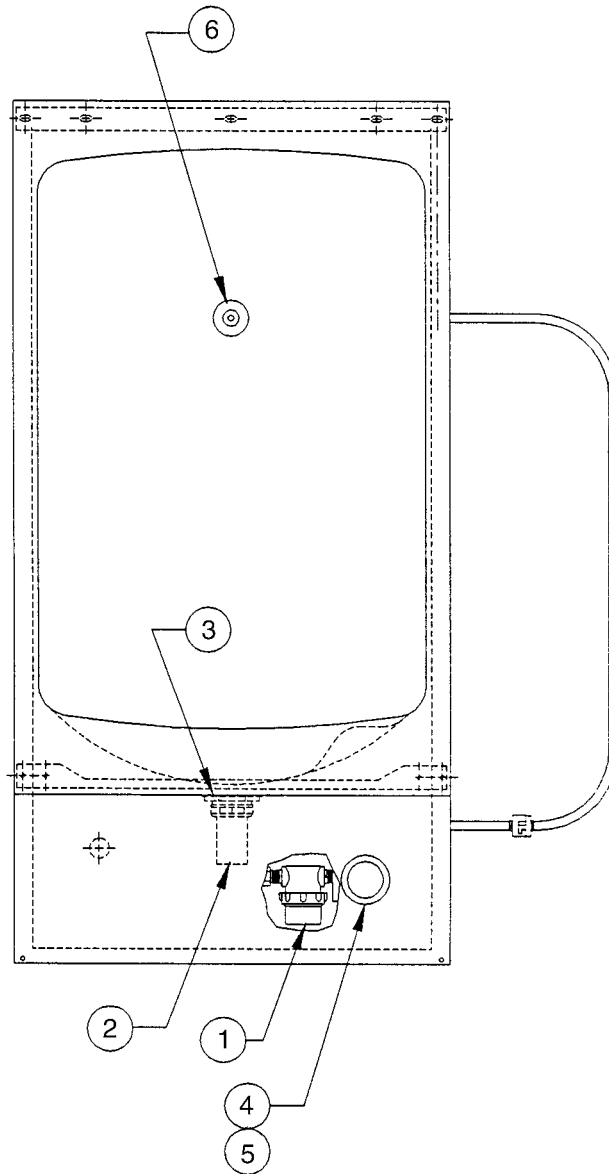

ITEM	PART #	DESCRIPTION
	SF-1725	Head
	SFP-500	Rubber Washer
	SFP-501	Fiber Washer
	SFP-502	Lock Nut
	SFP-527	Spud .45 G.P.M.
	SFP-509	Elbow 3/8" x 1/4" ml cmp
	SFP-544	Drain Strainer
	SFP-506	Fiber Washer
	SFP-507	Lock Nut
	SFP-545	Slip Joint Nut
	SFP-546	Tailpiece
	SFP-516	Slip Joint Washer
	SFP-1203	Drain Assembly (Above 6pcs)
	SF-1895	Valve
	SF-1900	In-Line Strainer
	SFP-1004	Push Button

ITEM	PART #	DESCRIPTION
1	SF-1900	In Line Strainer
2	SFP-546	Tailpiece
3	SFP-1203	Drain Assembly
4	SF-1735	Bubbler Head
5	SFP-1002	Push Button
6	SF-1895	Valve

Sunroc

60 Starlifter Avenue, Dover, DE 19901

(302) 678-7800 • Fax (302) 678-7813 • Service (800) 220-1136 • www.sunroc.com

SF-5510

*When ordering parts
please specify your
model number.*

ITEM	PART #	DESCRIPTION
1	SF-1900	In Line Strainer
2	SFP-546	Tailpiece
3	SFP-1203	Drain Assembly
4	SFP-1002	Push Button
5	SF-1895	Valve
6	SFP-611	Cuspidor Assembly

No Drawing Available

*When ordering parts
please specify your
model number.*

Sunroc

60 Starlifter Avenue, Dover, DE 19901

(302) 678-7800 • Fax (302) 678-7813 • Service (800) 220-1136 • www.sunroc.com

ITEM	PART #	DESCRIPTION
	SFP-539	Head
	SFP-542	Spring Pin
	SFP-501	Fiber Washer
	SFP-502	Hex Nut
	SFP-541	Connector 3/8" x 1/4" ml cmp
	SFP-569	Nipple 3/8" x 1/2" x 1/4"
	SFP-561	Bowl Holder
	SFP-562	Lock Nut
	SFP-563	Rubber Washer
	SFP-564	Drain Strainer
	SFP-566	Drain VP Nut
	SFP-565	Drain Screw
	SFP-1204	Drain Assembly (Above 6pcs)
	SFP-567	Bracket
	SFP-568	Bowl