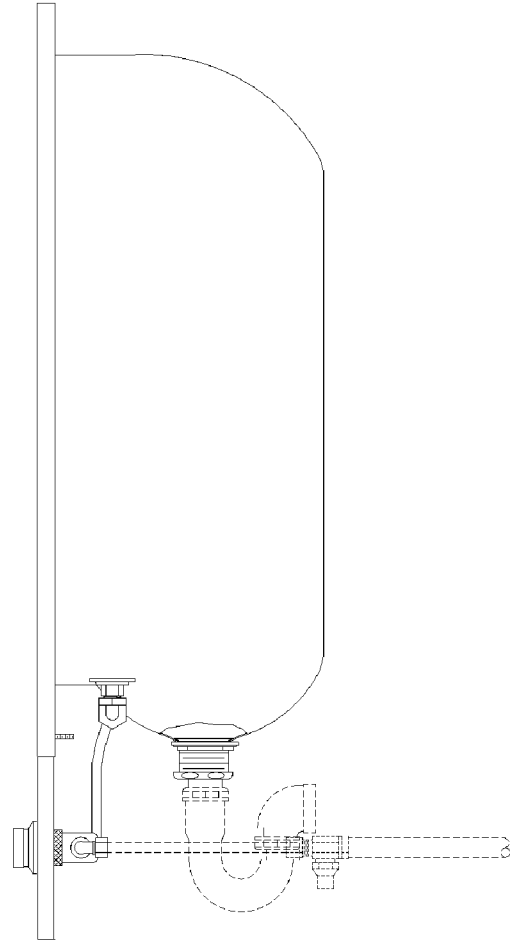

ITEM	PART #	DESCRIPTION
	SF-1725	Head
	SFP-500	Rubber Washer
	SFP-501	Fiber Washer
	SFP-502	Lock Nut
	SFP-527	Spud .45 G.P.M.
	SFP-509	Elbow 3/8" x 1/4" ml cmp
	SFP-544	Drain Strainer
	SFP-506	Fiber Washer
	SFP-507	Lock Nut
	SFP-545	Slip Joint Nut
	SFP-546	Tailpiece
	SFP-516	Slip Joint Washer
	SFP-1203	Drain Assembly (Above 6pcs)
	SF-1895	Valve
	SF-1900	In-Line Strainer
	SFP-1004	Push Button

ITEM	PART #	DESCRIPTION
1	SF-1900	In Line Strainer
2	SFP-546	Tailpiece
3	SFP-1203	Drain Assembly
4	SF-1735	Bubbler Head
5	SFP-1002	Push Button
6	SF-1895	Valve

Sunroc

60 Starlifter Avenue, Dover, DE 19901

(302) 678-7800 • Fax (302) 678-7813 • Service (800) 220-1136 • www.sunroc.com

SF-5510

*When ordering parts
please specify your
model number.*

ITEM	PART #	DESCRIPTION
1	SF-1900	In Line Strainer
2	SFP-546	Tailpiece
3	SFP-1203	Drain Assembly
4	SFP-1002	Push Button
5	SF-1895	Valve
6	SFP-611	Cuspidor Assembly