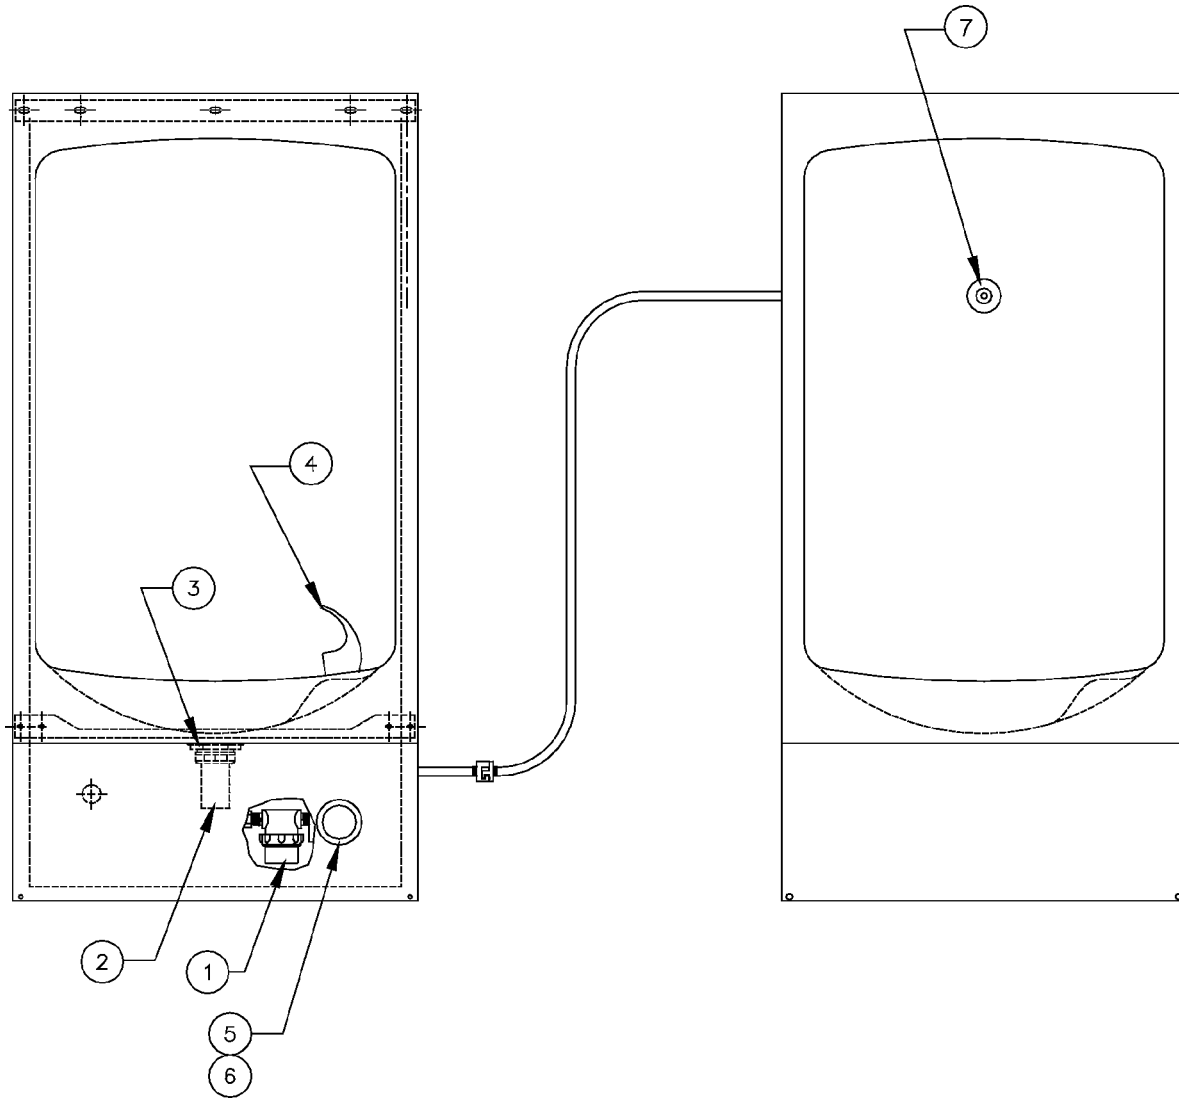

ITEM	PART #	DESCRIPTION
1	SF-1900	In Line Strainer
2	SFP-546	Tailpiece
3	SFP-1203	Drain Assembly
4	SF-1735	Bubbler Head
5	SFP-1002	Push Button
6	SF-1895	Valve

Sunroc

60 Starlifter Avenue, Dover, DE 19901

(302) 678-7800 • Fax (302) 678-7813 • Service (800) 220-1136 • www.sunroc.com

SF-5510

*When ordering parts
please specify your
model number.*

ITEM	PART #	DESCRIPTION
1	SF-1900	In Line Strainer
2	SFP-546	Tailpiece
3	SFP-1203	Drain Assembly
4	SFP-1002	Push Button
5	SF-1895	Valve
6	SFP-611	Cuspidor Assembly

Sunroc

60 Starlifter Avenue, Dover, DE 19901

(302) 678-7800 • Fax (302) 678-7813 • Service (800) 220-1136 • www.sunroc.com

*When ordering parts
please specify your
model number.*

ITEM	PART #	DESCRIPTION
1	SF-1900	In Line Strainer
2	SFP-546	Tailpiece
3	SFP-1203	Drain Assembly
4	SF-1735	Head
5	SFP-1002	Pushbutton
6	SF-1895	Valve
7	B154356	Spreader

Sunroc

60 Starlifter Avenue, Dover, DE 19901

(302) 678-7800 • Fax (302) 678-7813 • Service (800) 220-1136 • www.sunroc.com

ITEM	PART #	DESCRIPTION
1	SF-1900	In-Line Strainer
2	SFP-550	Waste Bend
3	SFP-544	Drain Strainer
3	SFP-506	Fiber Drain Washer
3	SFP-507	Drain Lock Nut
3	SFP-545	Slip Joint Nut
3	SFP-516	Slip Joint Washer
4	SF-1735	Head
4	SFP-547	Washer (under head)
4	SFP-500	Rubber Washer (under head)
4	SFP-526	Fiber Washer (under head)
5	SFP-1002	Push Button
6	SF-1895	Valve
Parts Not Shown		
	SFP-527	Spud .45 G.P.M.
	SFP-509	Elbow 3/8" x 1/4" ml cmp
	SFP-511	Connector 3/8" x 1/4" f cmp
	SFP-548	Basin
	SFP-551	Mounting Bracket
	SFP-552	Hanger Bracket
	SFP-560	Lower Panel