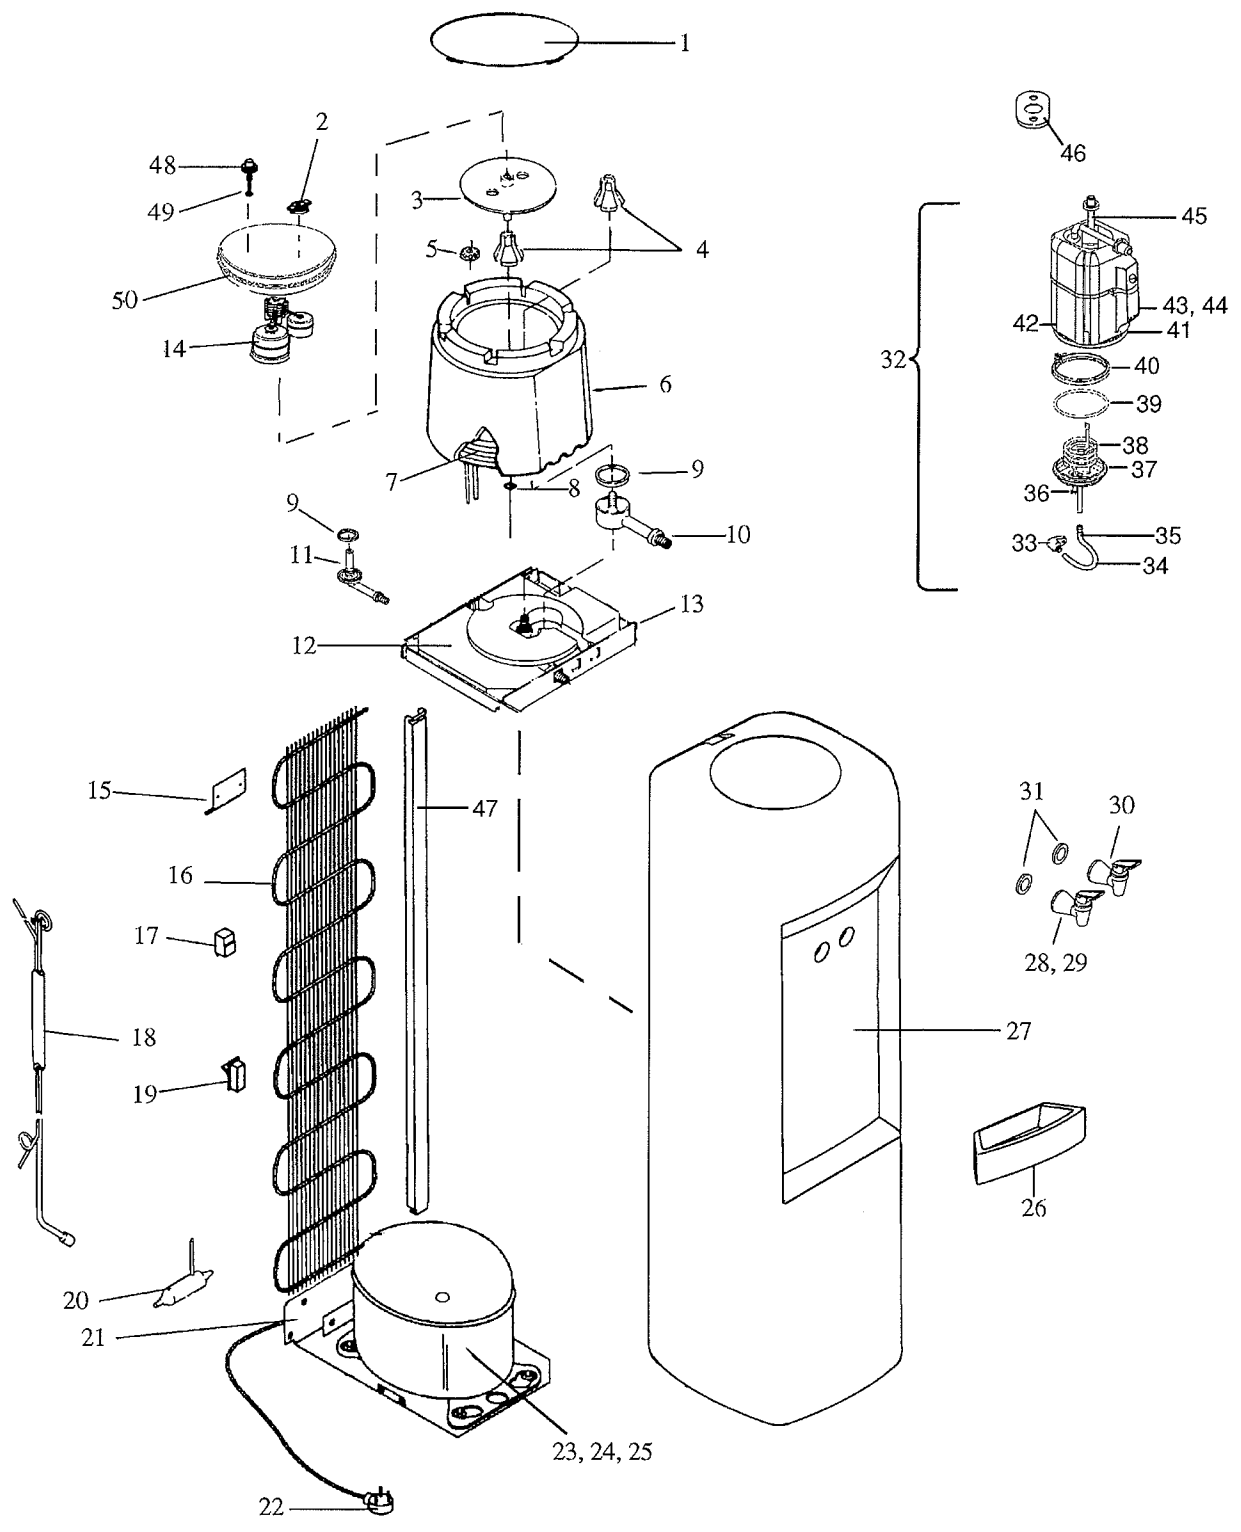

Parts List

Item#	Description	POUE1SK-D101	POUE1SHS-D102
1	Cabinet Top, Whi.....	033484-001	033484-001
	Cabinet Top, Blk.....	033484-005	033484-005
2	Air Filter.....	031823-002	031823-002
3	Baffle.....	030914-001	030914-001
4	Cooling Tank Fitting.....	020485	020485
5	Cook Cooling Tank Fitting.....	028302-002	N/A
6	Cooling Tank Insulation.....	033186-001	033186-001
7	Cooling Tank Assy.....	033193-003	033193-004
8	Gasket, Hot Water Inlet.....	N/A	027965-001
9	Gasket, Water Outlet Tube.....	027139	027139
10	Water Outlet Tube, Cold.....	020484-004	020484-004
11	Cook Outlet Tube.....	028291-003	N/A
12	Shelf.....	033185-001	033185-001
13	Shelf Insulation.....	033187-001	033188-001
14	Mechanical Float Assembly.....	502199	502199
15	Handle Assy.....	029562-001	029562-001
16	Condenser.....	028357-002	028357-002
17	Cold Control.....	027040-022	027040-022
18	Heat Exchanger.....	030749-005	030749-005
19	Breaker Switch.....	N/A	032840-001
20	Drier.....	033380-002	033380-002
21	Base, Compressor.....	033191-001	033191-001
22	Service Cord.....	026540-047	026540-047
23	Compressor (includes 24&25).....	031530-008	031530-008
24	Relay.....	033726-001	033726-001
25	Overload.....	028707-007	028707-007
26	Drip Tray, Gnt.....	031581-004	031581-004
	Drip Tray, Blk.....	031581-005	031581-005
27	Cabinet , Whi.....	033183-002	033183-002
	Cabinet, Blk.....	033183-005	033183-005
28	Faucet, Cook Whi/Whi.....	032135-006	N/A
	Faucet, Cook Blk/Whi.....	032135-022	N/A
29	Faucet, Hot Whi/Red.....	N/A	032135-014
	Faucet, Hot Blk/Red.....	N/A	032135-023
30	Faucet, Cold Whi/Blue.....	032135-004	032135-004
	Faucet, Cold Blk/Blu.....	032135-021	032135-021
31	Faucet Gasket Whi.....	033190-001	033190-001
	Faucet Gasket Blk.....	033190-005	033190-005
32	Hot Tank Assy.....	N/A	033530-001
33	Hot Tank Drain Valve.....	N/A	032817-001
34	Extension Tube.....	N/A	033072-003
35	Tube Clamp.....	N/A	026516
36	Heat Limiter.....	N/A	033459-001
37	Lower Hot Tank Assy.....	N/A	033455-002
38	Element, Hot Tank.....	N/A	032487-001
39	O-Ring, Heater Pan.....	N/A	030858-402
40	V-Coupling, Clamp.....	N/A	032729-001
41	Insulation, Hot Tank Right (w/ Bulge).....	N/A	033460-001
42	Insulation, Hot Tank Left.....	N/A	033460-002
43	Hot Thermostat.....	N/A	033451-001
44	Thermostat Cover.....	N/A	033452-001
45	Body & Head Assy, Hot Tank.....	N/A	033465-006
46	Spacer, Hot Tank.....	N/A	025547-001
47	Strut.....	031374-003	031374-003
48	Push Button, Reset.....	033286-001	033286-001
49	Reset Arm.....	033285-001	033285-001
50	Gasket.....	033354-001	033354-001