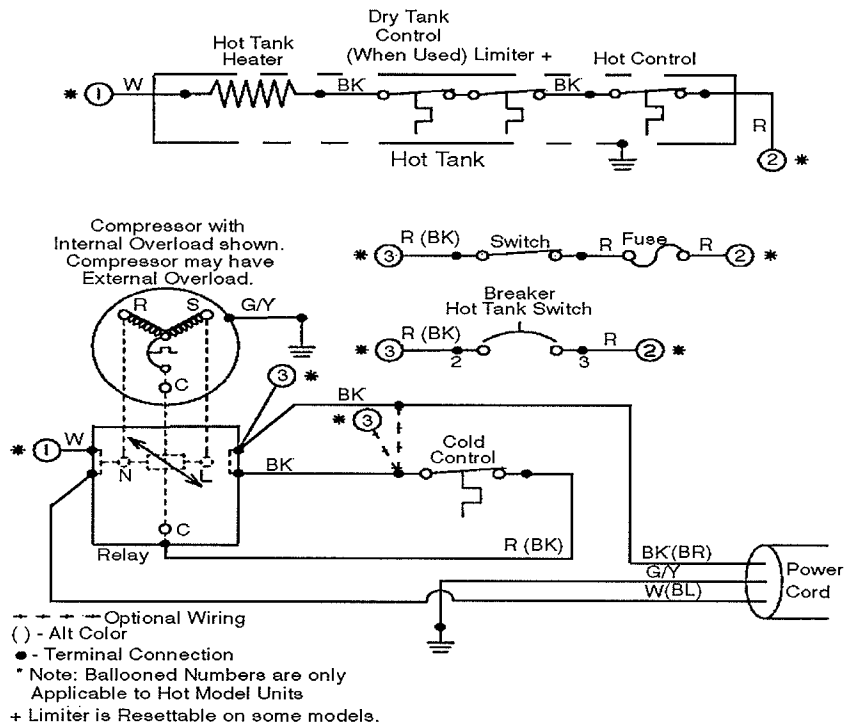

Parts List

Item#	Description	POUE1SK-D101	POUE1SHS-D102
1	Cabinet Top, Whi.....	033484-001	033484-001
	Cabinet Top, Blk.....	033484-005	033484-005
2	Air Filter.....	031823-002	031823-002
3	Baffle.....	030914-001	030914-001
4	Cooling Tank Fitting.....	020485	020485
5	Cook Cooling Tank Fitting.....	028302-002	N/A
6	Cooling Tank Insulation.....	033186-001	033186-001
7	Cooling Tank Assy.....	033193-003	033193-004
8	Gasket, Hot Water Inlet.....	N/A	027965-001
9	Gasket, Water Outlet Tube.....	027139	027139
10	Water Outlet Tube, Cold.....	020484-004	020484-004
11	Cook Outlet Tube.....	028291-003	N/A
12	Shelf.....	033185-001	033185-001
13	Shelf Insulation.....	033187-001	033188-001
14	Mechanical Float Assembly.....	502199	502199
15	Handle Assy.....	029562-001	029562-001
16	Condenser.....	028357-002	028357-002
17	Cold Control.....	027040-022	027040-022
18	Heat Exchanger.....	030749-005	030749-005
19	Breaker Switch.....	N/A	032840-001
20	Drier.....	033380-002	033380-002
21	Base, Compressor.....	033191-001	033191-001
22	Service Cord.....	026540-047	026540-047
23	Compressor (includes 24&25).....	031530-008	031530-008
24	Relay.....	033726-001	033726-001
25	Overload.....	028707-007	028707-007
26	Drip Tray, Gnt.....	031581-004	031581-004
	Drip Tray, Blk.....	031581-005	031581-005
27	Cabinet , Whi.....	033183-002	033183-002
	Cabinet, Blk.....	033183-005	033183-005
28	Faucet, Cook Whi/Whi.....	032135-006	N/A
	Faucet, Cook Blk/Whi.....	032135-022	N/A
29	Faucet, Hot Whi/Red.....	N/A	032135-014
	Faucet, Hot Blk/Red.....	N/A	032135-023
30	Faucet, Cold Whi/Blue.....	032135-004	032135-004
	Faucet, Cold Blk/Blu.....	032135-021	032135-021
31	Faucet Gasket Whi.....	033190-001	033190-001
	Faucet Gasket Blk.....	033190-005	033190-005
32	Hot Tank Assy.....	N/A	033530-001
33	Hot Tank Drain Valve.....	N/A	032817-001
34	Extension Tube.....	N/A	033072-003
35	Tube Clamp.....	N/A	026516
36	Heat Limiter.....	N/A	033459-001
37	Lower Hot Tank Assy.....	N/A	033455-002
38	Element, Hot Tank.....	N/A	032487-001
39	O-Ring, Heater Pan.....	N/A	030858-402
40	V-Coupling, Clamp.....	N/A	032729-001
41	Insulation, Hot Tank Right (w/ Bulge).....	N/A	033460-001
42	Insulation, Hot Tank Left.....	N/A	033460-002
43	Hot Thermostat.....	N/A	033451-001
44	Thermostat Cover.....	N/A	033452-001
45	Body & Head Assy, Hot Tank.....	N/A	033465-006
46	Spacer, Hot Tank.....	N/A	025547-001
47	Strut.....	031374-003	031374-003
48	Push Button, Reset.....	033286-001	033286-001
49	Reset Arm.....	033285-001	033285-001
50	Gasket.....	033354-001	033354-001

Wiring Diagram:

OASIS Corporation

265 N Hamilton Rd • PO Box 13150 • Columbus OH 43213

614/861-1350 • 614/861-0231 Fax

www.oasiswatercoolers.com

OASIS® and are registered trademarks of OASIS Corporation

© 2001 OASIS Corporation