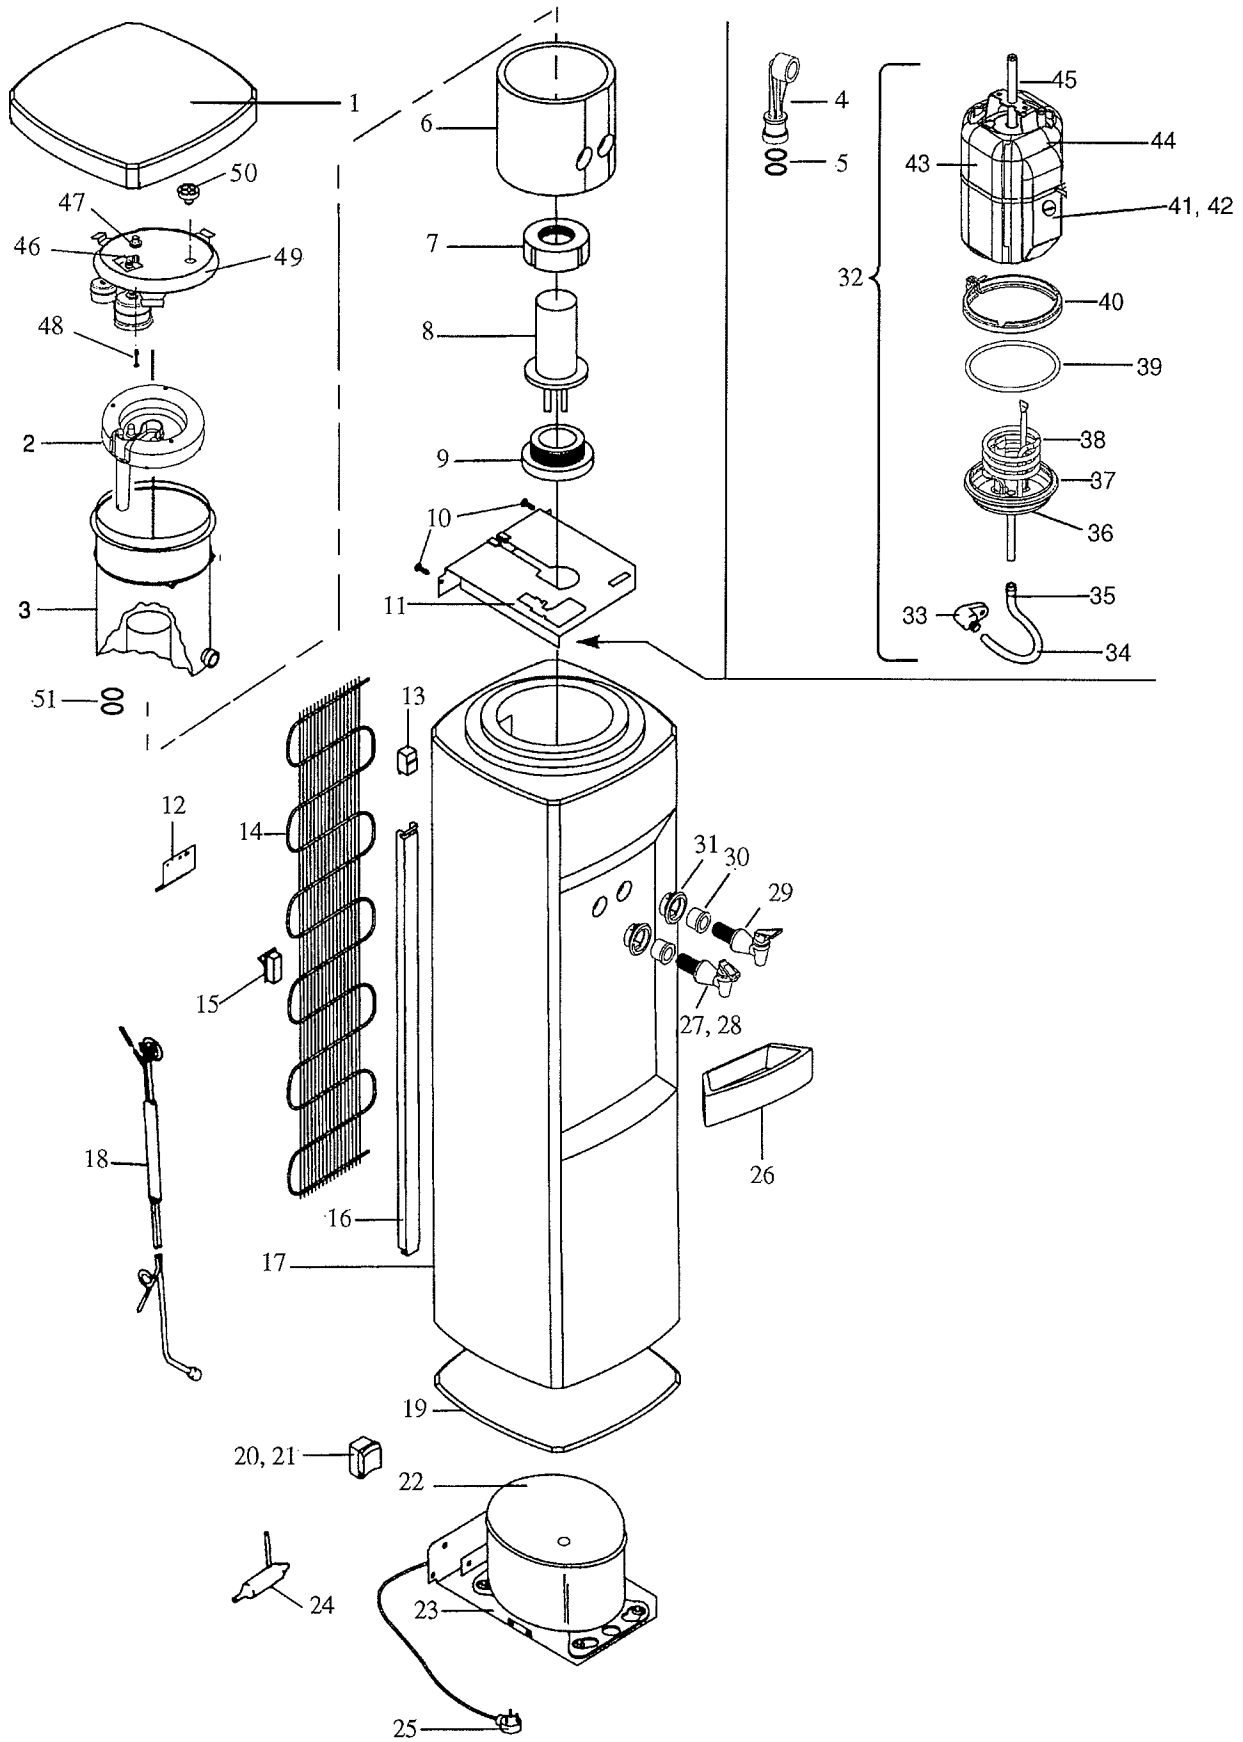

Item #	Description	POU1RRK-D103	POU1SRK-D103	POU1RRHS-D204	POU1SRHS-D204
1	Top.....	032343-001	032342-001	032343-001	032342-001
2	Baffle.....	032267-001	032267-001	032267-001	032267-001
3	Reservoir Assy.....	032083-002	032083-002	031528-009	031528-009
4	Fitting, Hot Faucet.....	N/A	N/A	032020-001	032020-001
5	O-Ring, Faucet Fitting.....	N/A	N/A	030858-212 (2)	030858-212 (2)
6	Insulation, Reservoir.....	031427-001	031427-001	031427-002	031427-002
	Insulation, Plug	N/A	N/A	031984-001	031984-001
7	Probe Collar.....	031368-001	031368-001	031368-001	031368-001
8	Probe Assy.....	031539-002	031539-002	031539-002	031539-002
9	Probe Cap.....	031369-001	031369-001	031369-001	031369-001
10	Screw, Shelf.....	032794-001	032794-001	032794-001	032794-001
11	Shelf Assy.....	031372-003	031372-003	031372-003	031372-003
12	Handle.....	029562-001	029562-001	029562-001	029562-001
13	Cold Control.....	027040-030	027040-030	027040-030	027040-030
14	Condenser.....	028357-002	028357-002	028357-002	028357-002
15	Hot Tank Switch.....	N/A	N/A	032840-001	032840-001
16	Strut.....	031374-001	031374-001	031374-001	031374-001
17	Cabinet Assy.....	032454-001	032455-001	032454-001	032455-001
18	Heat Exchanger Assy.....	030591-004	030591-004	030591-004	030591-004
19	Base, Cabinet.....	031577-001	031580-001	031577-001	031580-001
20	Relay.....	033726-001	033726-001	033726-001	033726-001
21	Overload.....	028707-007	028707-007	028707-007	028707-007
22	Compressor (includes 20 & 21).....	031530-008	031530-008	031530-008	031530-008
23	Base , Compressor.....	031373-001	031373-001	031373-001	031373-001
24	Filter Drier.....	033380-002	033380-002	033380-002	033380-002
25	Service Cord.....	026540-047	026540-047	026540-047	026540-047
26	Drip Tray.....	031375-004	031581-004	031375-004	031581-004
27	Hot Faucet, Whi/Red.....	N/A	N/A	032052-003	032052-003
28	Cook Faucet, Whi/Whi.....	032052-001	032052-001	N/A	N/A
29	Cold Faucet Whi/ Blue.....	032052-002	032052-002	032052-002	032052-002
30	Faucet Gasket.....	031429-001	031429-001	031429-001	031429-001
31	Faucet Clip.....	032080-001	032080-001	032080-001	032080-001
32	Hot Tank Assembly.....	N/A	N/A	033467-001	033467-001
33	Hot Tank Drain Valve.....	N/A	N/A	032817-001	032817-001
34	Extension Tube.....	N/A	N/A	033072-007	033072-007
35	Tube Clamp.....	N/A	N/A	026516	026516
36	Heat Limiter.....	N/A	N/A	033459-001	033459-001
37	Lower Hot Tank.....	N/A	N/A	033455-001	033455-001
38	Element, Hot Tank.....	N/A	N/A	032487-001	032487-001
39	O-Ring, Heater Pan.....	N/A	N/A	030858-402	030858-402
40	V-Coupling, Clamp.....	N/A	N/A	032729-001	032729-001
41	Hot Thermostat.....	N/A	N/A	033451-001	033451-001
42	Thermostat Cover.....	N/A	N/A	033452-001	033452-001
43	Insulation, Hot Tank, Left.....	N/A	N/A	033460-002	033460-002
44	Insulation, Hot Tank, Right w/ Bulge.....	N/A	N/A	033460-001	033460-001
45	Body & Head Assy, Hot Tank.....	N/A	N/A	033465-001	033465-001
46	Ftg, JG Elbow.....	028481-001	028481-001	028481-001	028481-001
47	Reset Button.....	033286-001	033286-001	033286-001	033286-001
48	Reset Arm.....	033285-001	033285-001	033285-001	03285-001
49	Reservoir Cap & Mechanical Float Assy.....	033392-004	033392-004	033392-004	033392-004
50	Air Filter.....	031823-002	031823-002	031823-002	031823-002
51	O-Ring, Hot Reservoir.....	N/A	N/A	030858-212	030858-212
PARTS NOT SHOWN					
	In-Line Strainer.....	033264-002	033264-002	033264-002	033264-002