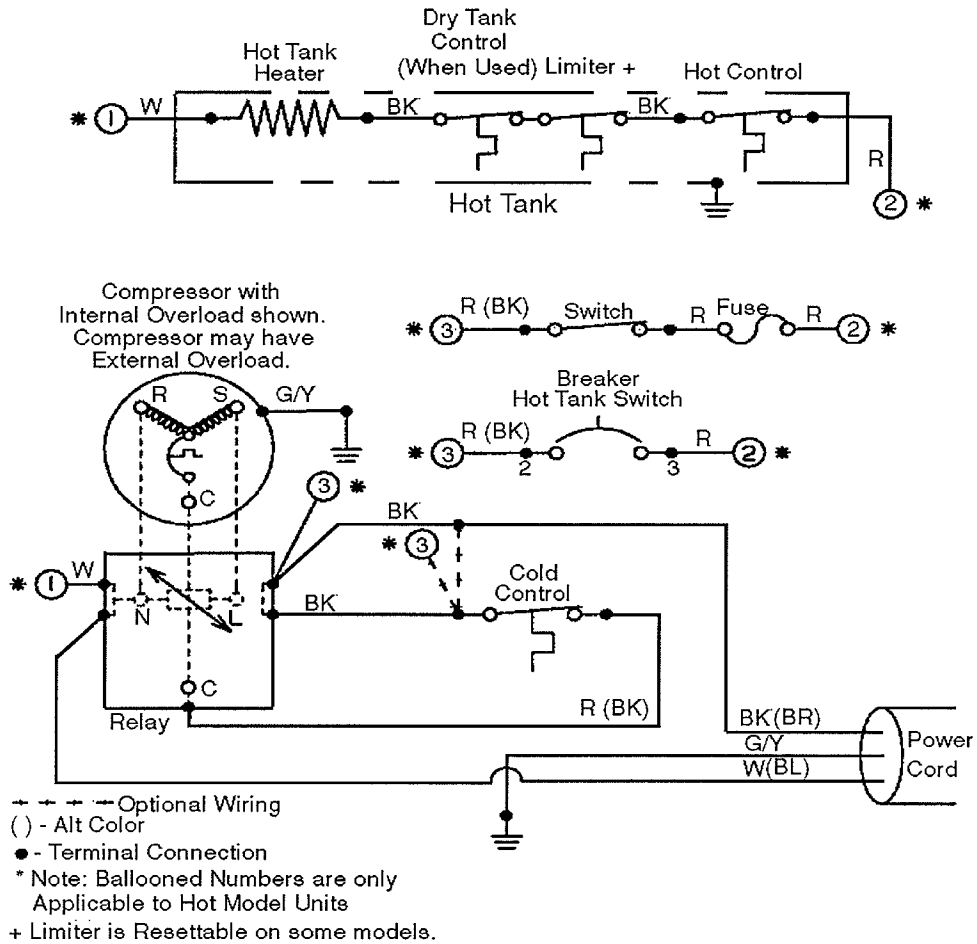

Item #	Description	POU1RRK-D103	POU1SRK-D103	POU1RRHS-D204	POU1SRHS-D204
1	Top.....	032343-001	032342-001	032343-001	032342-001
2	Baffle.....	032267-001	032267-001	032267-001	032267-001
3	Reservoir Assy.....	032083-002	032083-002	031528-009	031528-009
4	Fitting, Hot Faucet.....	N/A	N/A	032020-001	032020-001
5	O-Ring, Faucet Fitting.....	N/A	N/A	030858-212 (2)	030858-212 (2)
6	Insulation, Reservoir.....	031427-001	031427-001	031427-002	031427-002
	Insulation, Plug	N/A	N/A	031984-001	031984-001
7	Probe Collar.....	031368-001	031368-001	031368-001	031368-001
8	Probe Assy.....	031539-002	031539-002	031539-002	031539-002
9	Probe Cap.....	031369-001	031369-001	031369-001	031369-001
10	Screw, Shelf.....	032794-001	032794-001	032794-001	032794-001
11	Shelf Assy.....	031372-003	031372-003	031372-003	031372-003
12	Handle.....	029562-001	029562-001	029562-001	029562-001
13	Cold Control.....	027040-030	027040-030	027040-030	027040-030
14	Condenser.....	028357-002	028357-002	028357-002	028357-002
15	Hot Tank Switch.....	N/A	N/A	032840-001	032840-001
16	Strut.....	031374-001	031374-001	031374-001	031374-001
17	Cabinet Assy.....	032454-001	032455-001	032454-001	032455-001
18	Heat Exchanger Assy.....	030591-004	030591-004	030591-004	030591-004
19	Base, Cabinet.....	031577-001	031580-001	031577-001	031580-001
20	Relay.....	033726-001	033726-001	033726-001	033726-001
21	Overload.....	028707-007	028707-007	028707-007	028707-007
22	Compressor (includes 20 & 21).....	031530-008	031530-008	031530-008	031530-008
23	Base , Compressor.....	031373-001	031373-001	031373-001	031373-001
24	Filter Drier.....	033380-002	033380-002	033380-002	033380-002
25	Service Cord.....	026540-047	026540-047	026540-047	026540-047
26	Drip Tray.....	031375-004	031581-004	031375-004	031581-004
27	Hot Faucet, Whi/Red.....	N/A	N/A	032052-003	032052-003
28	Cook Faucet, Whi/Whi.....	032052-001	032052-001	N/A	N/A
29	Cold Faucet Whi/ Blue.....	032052-002	032052-002	032052-002	032052-002
30	Faucet Gasket.....	031429-001	031429-001	031429-001	031429-001
31	Faucet Clip.....	032080-001	032080-001	032080-001	032080-001
32	Hot Tank Assembly.....	N/A	N/A	033467-001	033467-001
33	Hot Tank Drain Valve.....	N/A	N/A	032817-001	032817-001
34	Extension Tube.....	N/A	N/A	033072-007	033072-007
35	Tube Clamp.....	N/A	N/A	026516	026516
36	Heat Limiter.....	N/A	N/A	033459-001	033459-001
37	Lower Hot Tank.....	N/A	N/A	033455-001	033455-001
38	Element, Hot Tank.....	N/A	N/A	032487-001	032487-001
39	O-Ring, Heater Pan.....	N/A	N/A	030858-402	030858-402
40	V-Coupling, Clamp.....	N/A	N/A	032729-001	032729-001
41	Hot Thermostat.....	N/A	N/A	033451-001	033451-001
42	Thermostat Cover.....	N/A	N/A	033452-001	033452-001
43	Insulation, Hot Tank, Left.....	N/A	N/A	033460-002	033460-002
44	Insulation, Hot Tank, Right w/ Bulge.....	N/A	N/A	033460-001	033460-001
45	Body & Head Assy, Hot Tank.....	N/A	N/A	033465-001	033465-001
46	Ftg, JG Elbow.....	028481-001	028481-001	028481-001	028481-001
47	Reset Button.....	033286-001	033286-001	033286-001	033286-001
48	Reset Arm.....	033285-001	033285-001	033285-001	03285-001
49	Reservoir Cap & Mechanical Float Assy.....	033392-004	033392-004	033392-004	033392-004
50	Air Filter.....	031823-002	031823-002	031823-002	031823-002
51	O-Ring, Hot Reservoir.....	N/A	N/A	030858-212	030858-212
PARTS NOT SHOWN					
	In-Line Strainer.....	033264-002	033264-002	033264-002	033264-002

Electrical Diagram

OASIS Corporation

265 N Hamilton Rd • PO Box 13150 • Columbus OH 43213
614/861-1350 • 614/861-0231 Fax
www.oasiswatercoolers.com