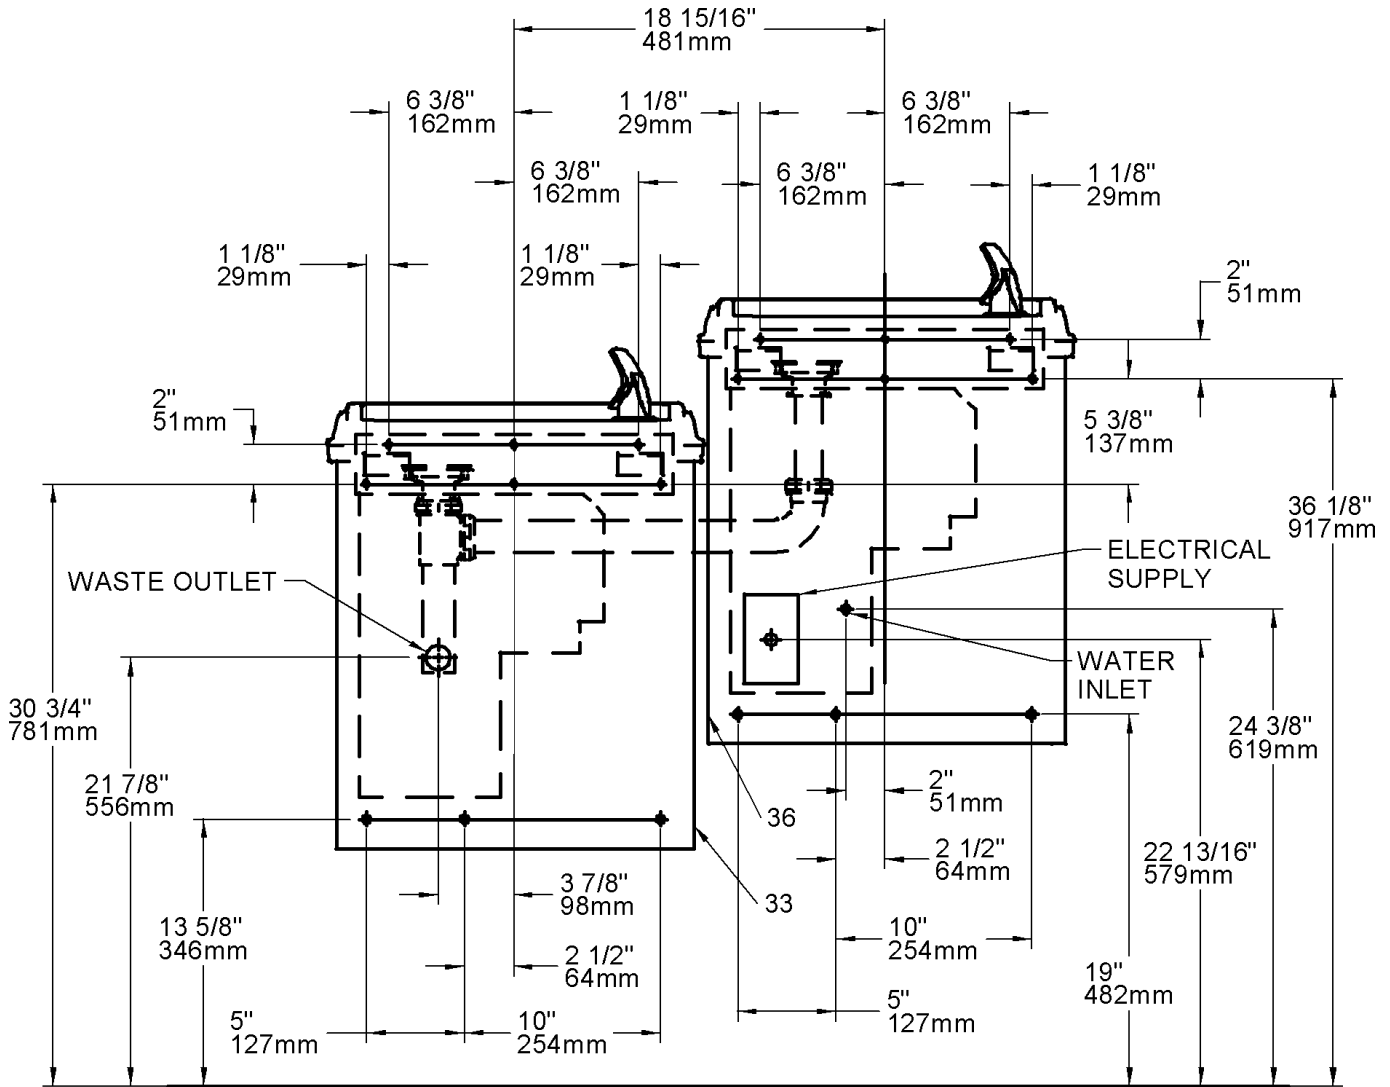

SUPPLEMENTAL SHEET

Use with 97751C--Installation, Care & Use Manual For EBFATLR(VR)

Use with 97777C -- Installation, Care & Use Manual For OBFATLR

Use with 97786C--Installation, Care & Use Manual For OBFATLRFR

EBFATLR Shown

EBFATLR(VR)/OBFATLR/OBFATLRFR PANEL -- PARTS LIST

COLOR TABLE		
PANEL COLOR	Item No.33 Part No.	Item No.36 Part No.
Gray Beige (EBFATLR only)	27386C	27372C
Stainless Stl	27384C	27370C
Sandalwood (EBFATLR only)	27388C	27374C
Granite (EBFATLR only)	27391C	27377C