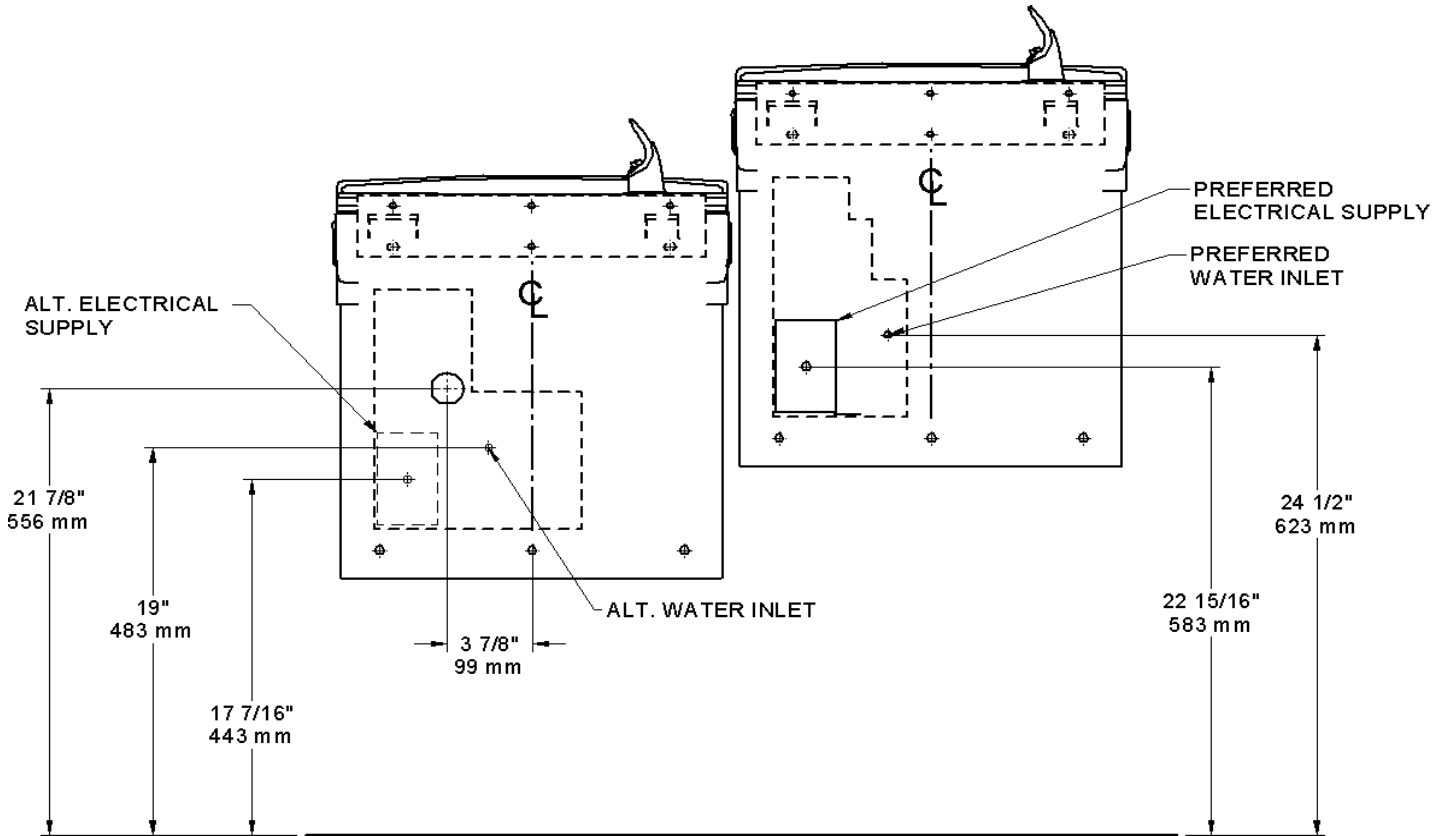

SUPPLEMENTAL SHEET

Use with 97828C--Installation, Care & Use Manual

EZTLR PANEL -- PARTS LIST

COLOR TABLE		
PANEL COLOR	LEFT SIDE UNIT	RIGHT SIDE UNIT
Light Gray	27921C	27931C
Stainless Stl	27919C	27929C