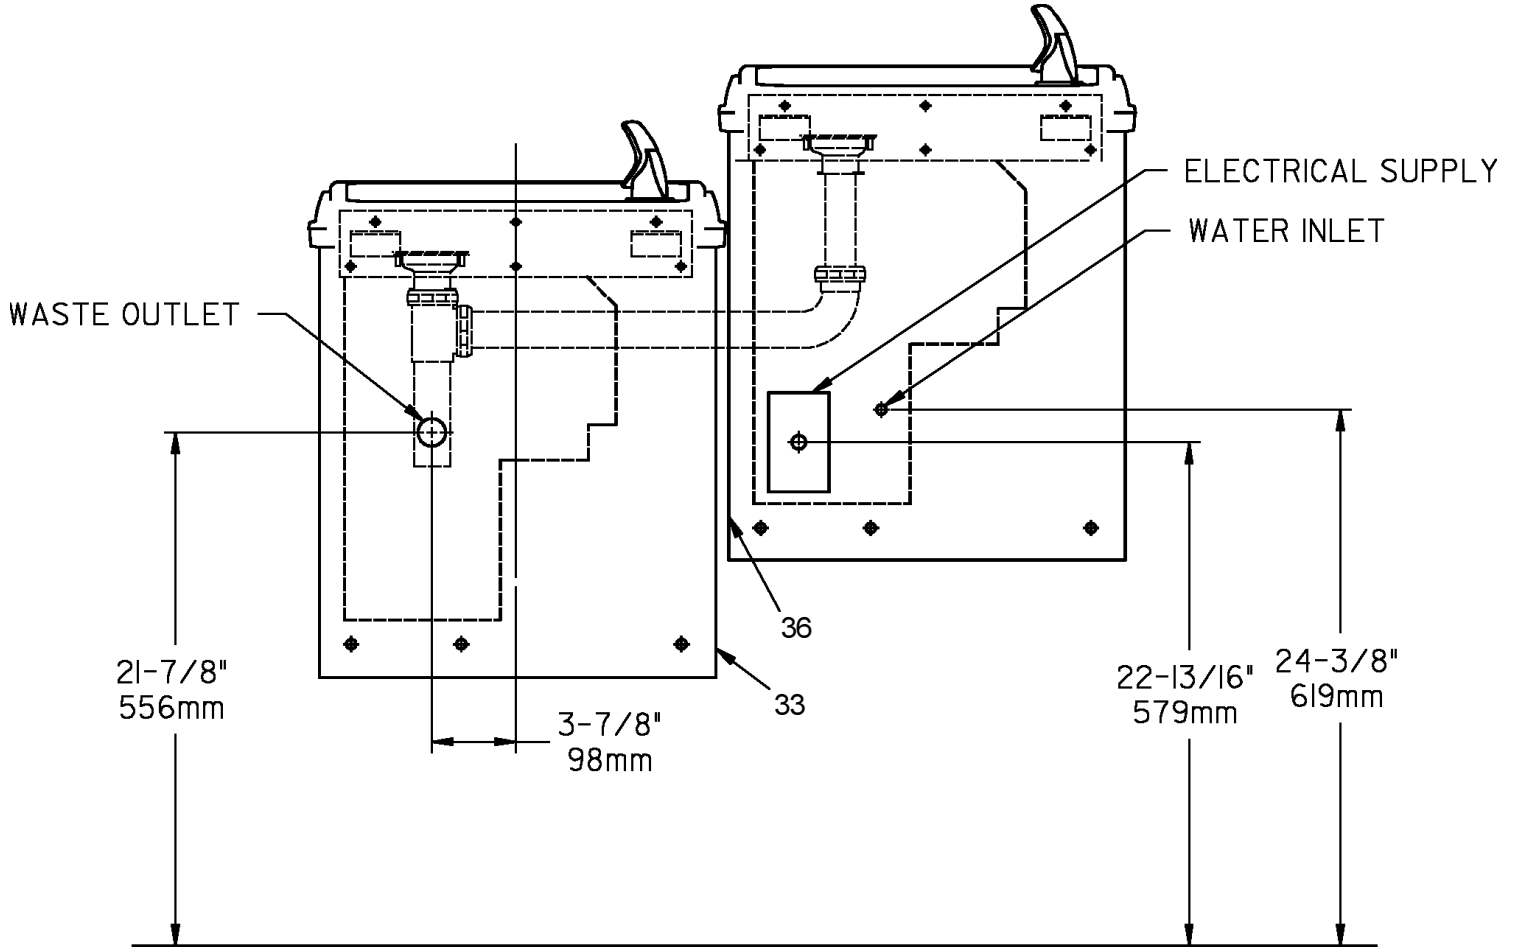

**SUPPLEMENTAL SHEET**

Use with 97409C--Installation, Care & Use Manual For EBFATLR  
 Use with 97551C -- Installation, Care & Use Manual For OBFATLR  
 Use with 97740C--Installation, Care & Use Manual For OBFATLRFR

**EBFATLR Shown**

**EBFATLR/OBFATLR/OBFATLRFR PANEL -- PARTS LIST**

COLOR TABLE		
PANEL COLOR	Item No.33 Part No.	Item No.36 Part No.
Gray Beige (EBFATLR only)	27386C	27372C
Stainless Stl	27384C	27370C
Sandalwood (EBFATLR only)	27388C	27374C