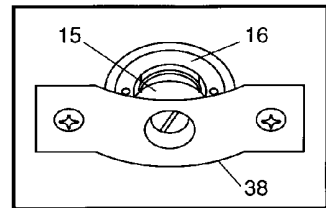

Cartridge Assembly