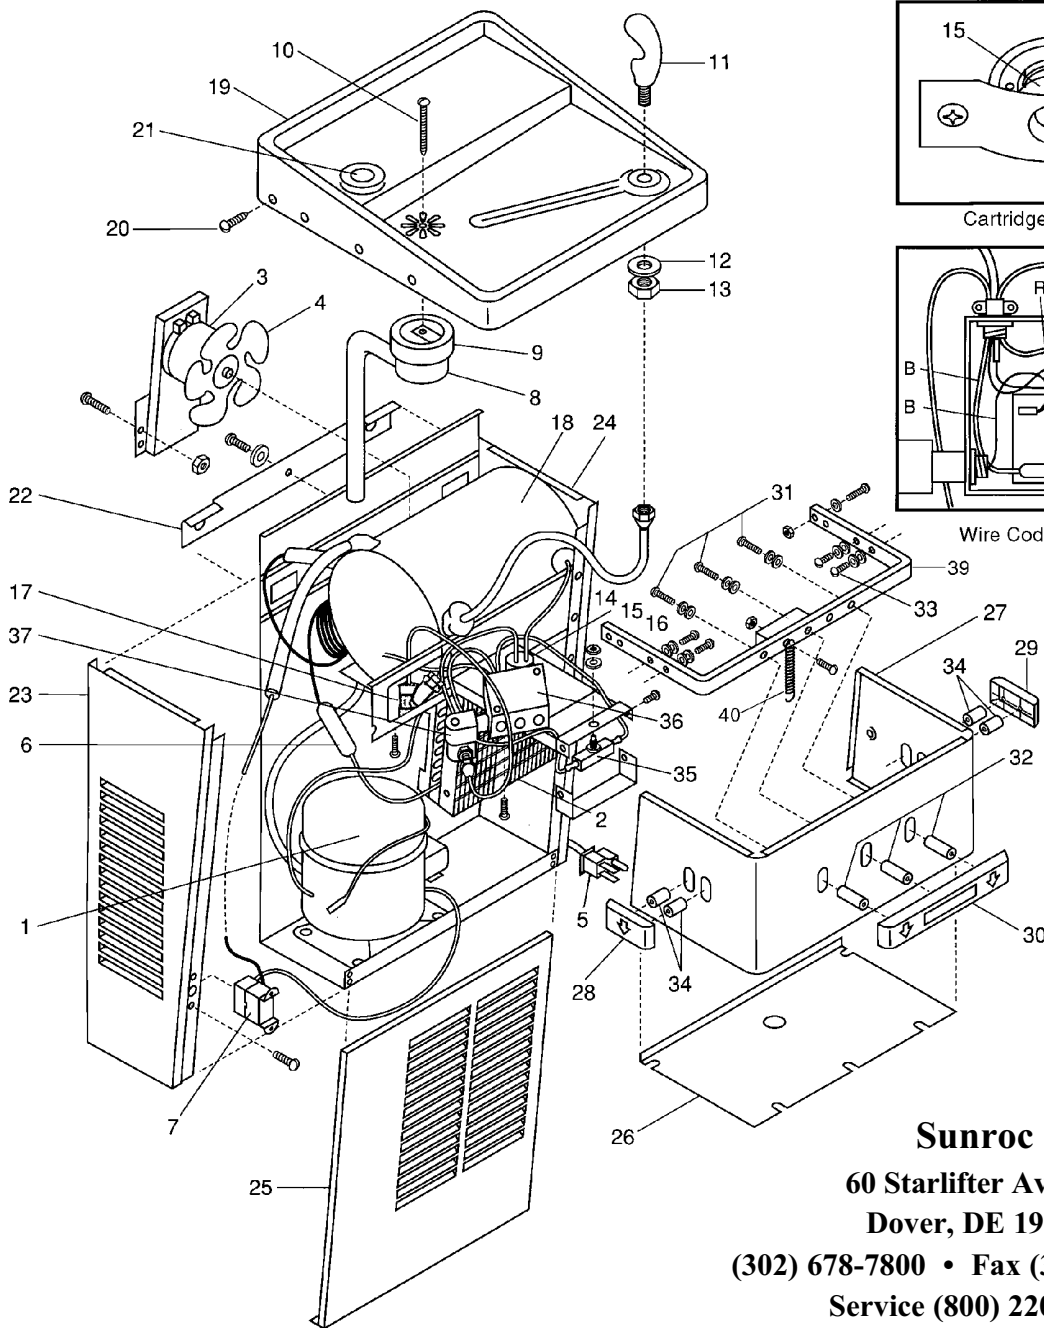

Sunroc

60 Starlifter Avenue

Dover, DE 19901

(302) 678-7800 • Fax (302) 678-7813

Service (800) 220-1136

www.sunroc.com