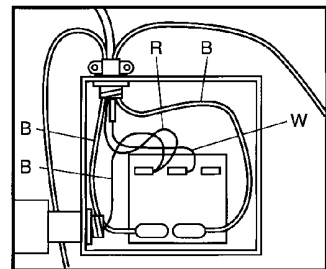

Cartridge Assembly

Wire Code: B - Black
W - White
R - Red