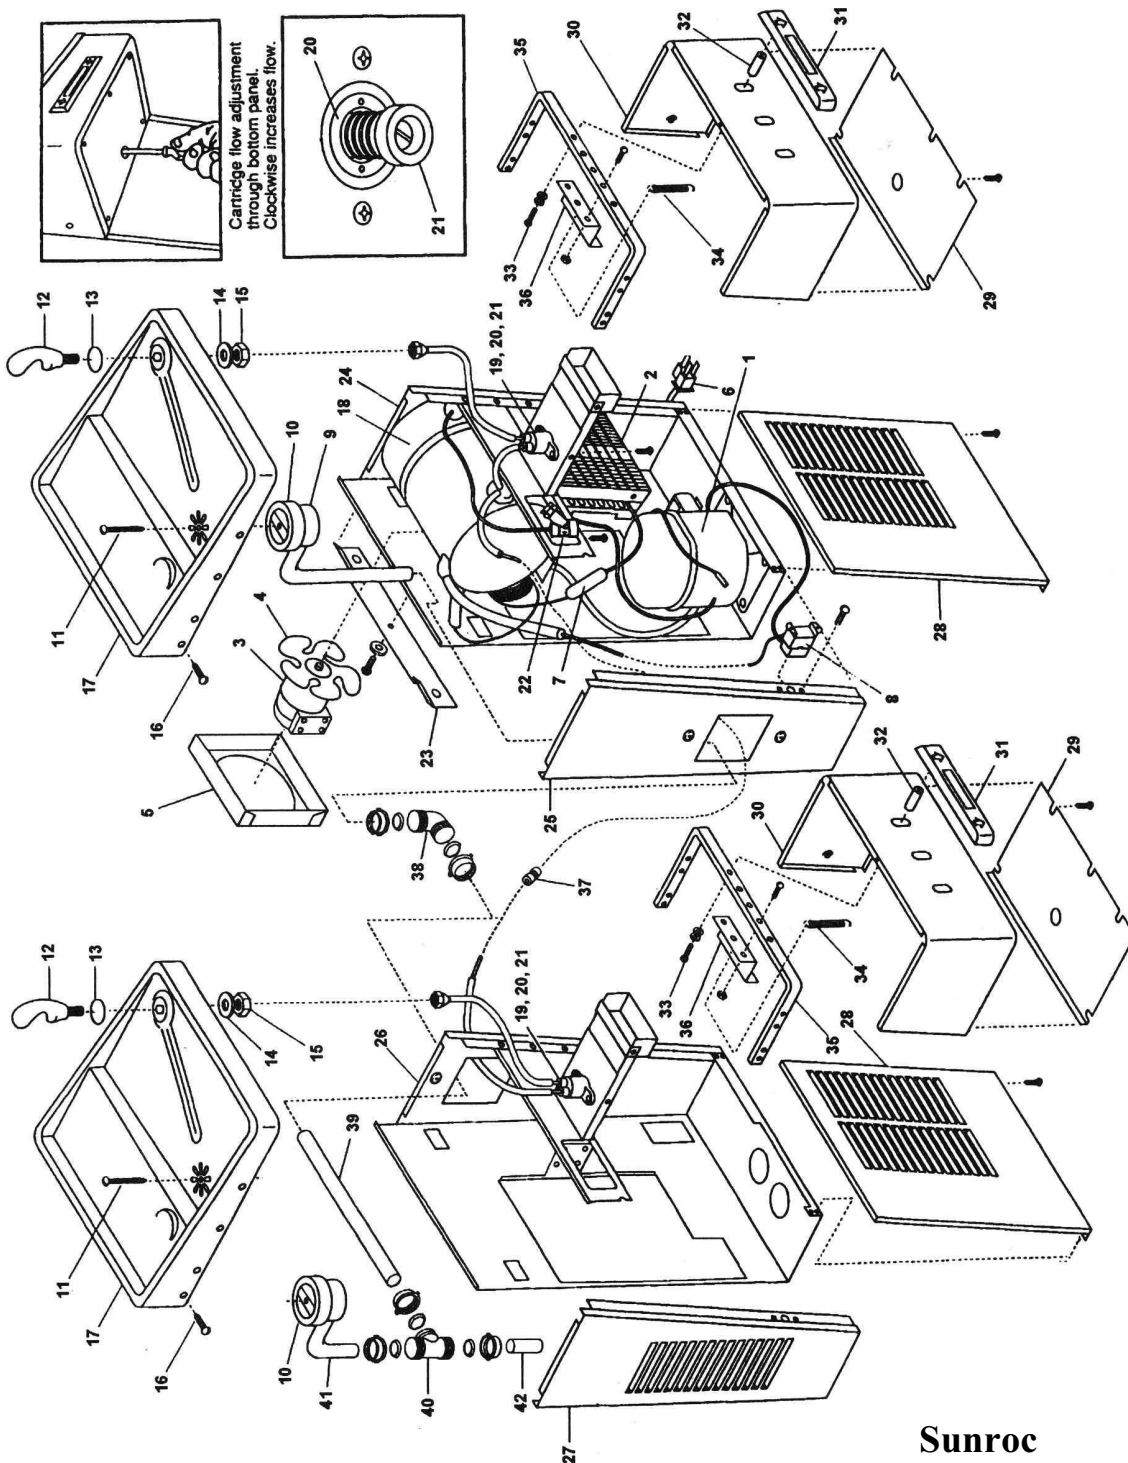

WALL MOUNTED WATER COOLER

NWCA-5BL & NWCA-8BL

Sunroc

60 Starlifter Avenue

Dover, DE 19901

(302) 678-7800 • Fax (302) 678-7813

Service (800) 220-1136

www.sunroc.com

Parts List for Water Cooler Models: NWCA-5BL & NWCA-8BL

ITEM	PART NUMBER	DESCRIPTION
1	AA00005-SP	Tecumseh Compressor NWCA-8
	AA00005-T1	Tecumseh Overload NWCA-8
	AA00005-T2	Tecumseh Relay NWCA-8
	AA00007	Tecumseh Compressor 115V NWCA-5
	AA00007-T1	Tecumseh Overload NWCA-5
	AA00007-T2	Tecumseh Relay NWCA-5
	AA00027-SP	Compressor 115V (uses Spade Connections)
	C026403-10	Relay MRP26ALL-69 (uses Spade Connections)
	C026411-06	Overload 9660-042-166 (uses Spade Connections)
2	C026398	Condenser
3	B153475	Fan Motor (Eyelet)
	D036186-02	Fan Motor (uses Spade Connections)
4	C026400-01	Fan Blade
5	C026399	Fan Shroud
6	C026081	Wiring Harness (eyelet)
	C026392-01	Wiring Harness (uses Spade Connections)
	C026382-04	16" Wire Assembly
7	AA00004	Drier
	C026498-705	Capillary Tube
	C026376-03	Cold Thermostat (uses Spade Connections)
8	A016241	Cold Thermostat (eyelet)
9	C026263	Drain
10	A015671	Drain Washer
11	A016762	Drain Screw
12	C026293-SP	Cobra Spout (metal)
	11432	Safety-Gard™ Spout Assy (Optional)
13	A016210	Fiber Washer
14	A021220	Spring Washer
15	A021112	Binder Nut
16	A016135	Stainless Steel Screws
17	D035878	Stainless Steel Top
18	C026148-SP	Evaporator
19	10947-003-SP	Water Control Assembly
20	B153468-01	Cartridge
21	A020957	Retainer Nut
22	A020938-01	"Y" Strainer
23	B154379	Hanger Bracket
24	D035765-31	Right Side Panel - Stainless Steel
	D035765-19	Right Side Panel - Pewter
25	D036058-19	Left Side Panel w/Cutout - Pewter
	D036058-31	Left Side Panel w/Cutout - Stainless Steel
26	D036061-19	Right Side Panel w/Cutout - Pewter
	D036061-31	Right Side Panel w/Cutout - Stainless Steel
27	D035764-31	Left Side Panel - Stainless Steel
	D035764-19	Left Side Panel - Pewter
28	C026326-31	Front Panel - Stainless Steel
	C026326-19	Front Panel - Pewter
29	D036033	Bottom Panel
30	10162-SP	Complete Apron Assembly - Stainless Steel
	10172-SP	Complete Apron Assembly - Pewter
31	D035956-35	Front Push Bar - Suntan
	D035956	Front Push Bar - Chrome
	D035956-18	Front Push Bar - Gray
32	A020241	Spacers for Front Push Bar
33	A020244	Screws for Front Push Bar
34	A020542	Extension Spring
35	D036037	Handle Frame
36	A020235	Actuator Zee
37	A021100	Connector
38	A020967	Elbow w/Nuts
39	A020605	Crossover Drain Line
40	A020968	TEE w/Nuts
41	C026342	Drain
42	A020606	Drain Extension