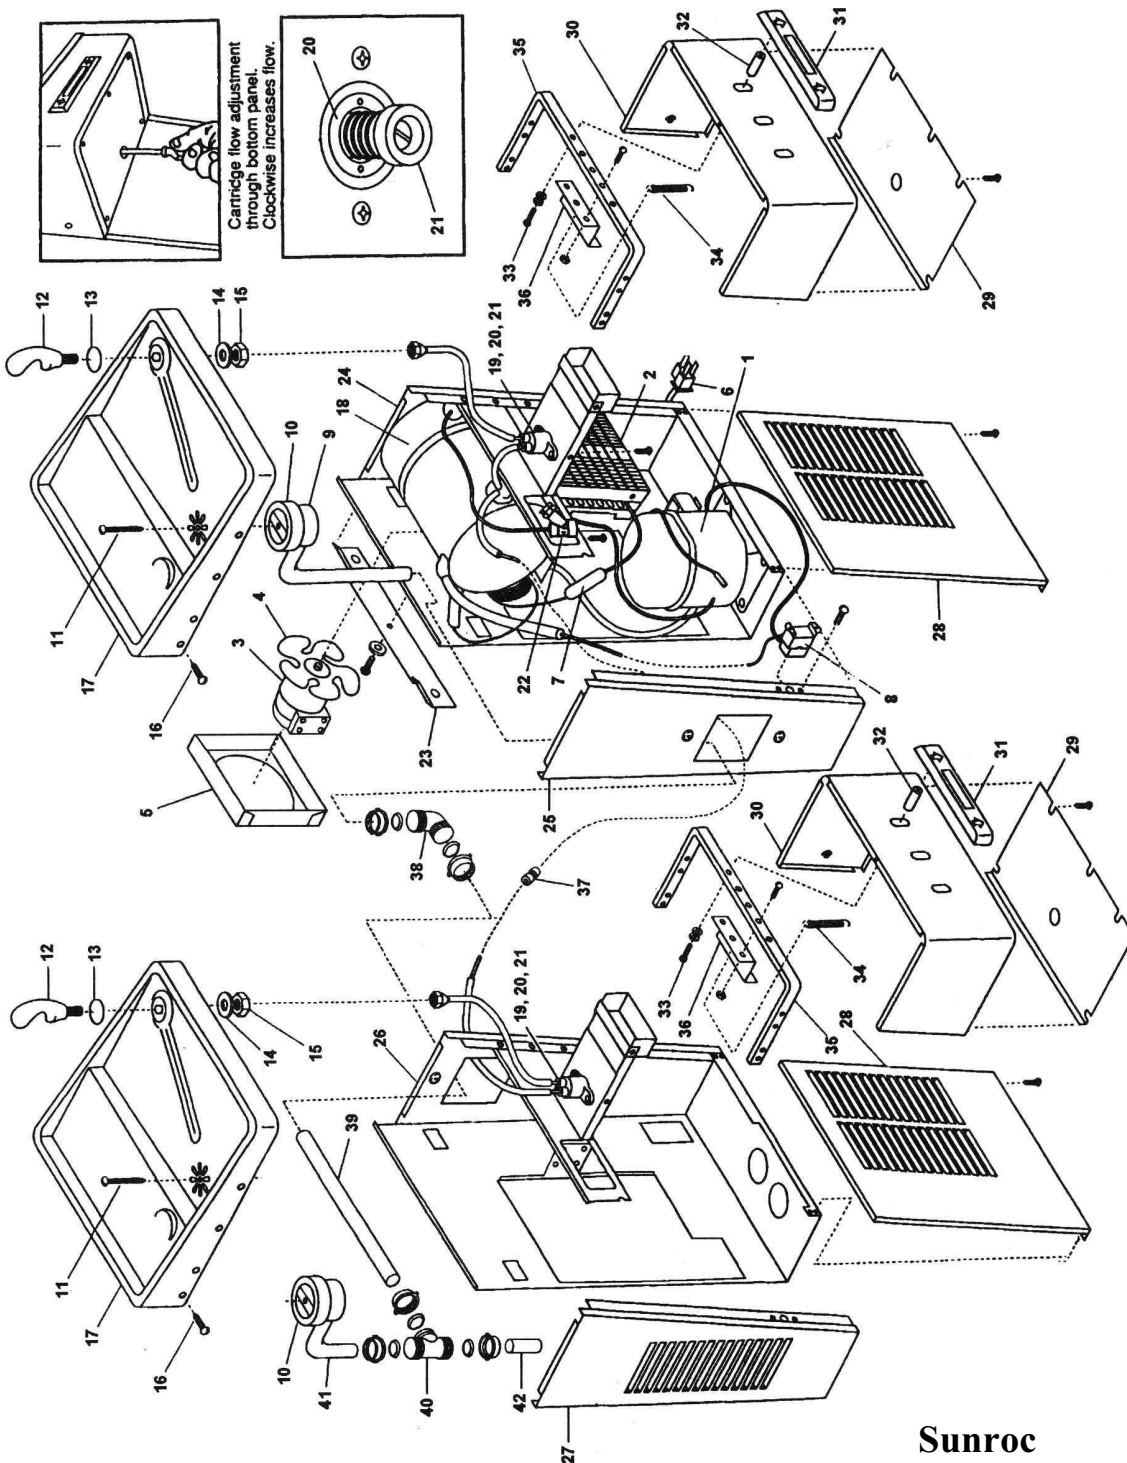

WALL MOUNTED WATER COOLER

NWCA-5BL & NWCA-8BL

Sunroc

60 Starlifter Avenue

Dover, DE 19901

(302) 678-7800 • Fax (302) 678-7813

Service (800) 220-1136

www.sunroc.com

Parts List for Water Cooler Models: NWCA-5BL & NWCA-8BL

ITEM	PART NUMBER	DESCRIPTION
1	AA00005-SP	Tecumseh Compressor NWCA-8
	AA00005-T1	Tecumseh Overload NWCA-8
	AA00005-T2	Tecumseh Relay NWCA-8
	AA00007	Tecumseh Compressor 115V NWCA-5
	AA00007-T1	Tecumseh Overload NWCA-5
	AA00007-T2	Tecumseh Relay NWCA-5
	AA00027-SP	Compressor 115V (uses Spade Connections)
	C026403-10	Relay MRP26ALL-69 (uses Spade Connections)
	C026411-06	Overload 9660-042-166 (uses Spade Connections)
2	C026398	Condenser
3	B153475	Fan Motor (Eyelet)
	D036186-02	Fan Motor (uses Spade Connections)
4	C026400-01	Fan Blade
5	C026399	Fan Shroud
6	C026081	Wiring Harness (eyelet)
	C026392-01	Wiring Harness (uses Spade Connections)
	C026382-04	16" Wire Assembly
7	AA00004	Drier
	C026498-705	Capillary Tube
	C026376-03	Cold Thermostat (uses Spade Connections)
8	A016241	Cold Thermostat (eyelet)
9	C026263	Drain
10	A015671	Drain Washer
11	A016762	Drain Screw
12	C026293-SP	Cobra Spout (metal)
	11432	Safety-Gard™ Spout Assy (Optional)
13	A016210	Fiber Washer
14	A021220	Spring Washer
15	A021112	Binder Nut
16	A016135	Stainless Steel Screws
17	D035878	Stainless Steel Top
18	C026148-SP	Evaporator
19	10947-003-SP	Water Control Assembly
20	B153468-01	Cartridge
21	A020957	Retainer Nut
22	A020938-01	"Y" Strainer
23	B154379	Hanger Bracket
24	D035765-31	Right Side Panel - Stainless Steel
	D035765-19	Right Side Panel - Pewter
25	D036058-19	Left Side Panel w/Cutout - Pewter
	D036058-31	Left Side Panel w/Cutout - Stainless Steel
26	D036061-19	Right Side Panel w/Cutout - Pewter
	D036061-31	Right Side Panel w/Cutout - Stainless Steel
27	D035764-31	Left Side Panel - Stainless Steel
	D035764-19	Left Side Panel - Pewter
28	C026326-31	Front Panel - Stainless Steel
	C026326-19	Front Panel - Pewter
29	D036033	Bottom Panel
30	10162-SP	Complete Apron Assembly - Stainless Steel
	10172-SP	Complete Apron Assembly - Pewter
31	D035956-35	Front Push Bar - Suntan
	D035956	Front Push Bar - Chrome
	D035956-18	Front Push Bar - Gray
32	A020241	Spacers for Front Push Bar
33	A020244	Screws for Front Push Bar
34	A020542	Extension Spring
35	D036037	Handle Frame
36	A020235	Actuator Zee
37	A021100	Connector
38	A020967	Elbow w/Nuts
39	A020605	Crossover Drain Line
40	A020968	TEE w/Nuts
41	C026342	Drain
42	A020606	Drain Extension