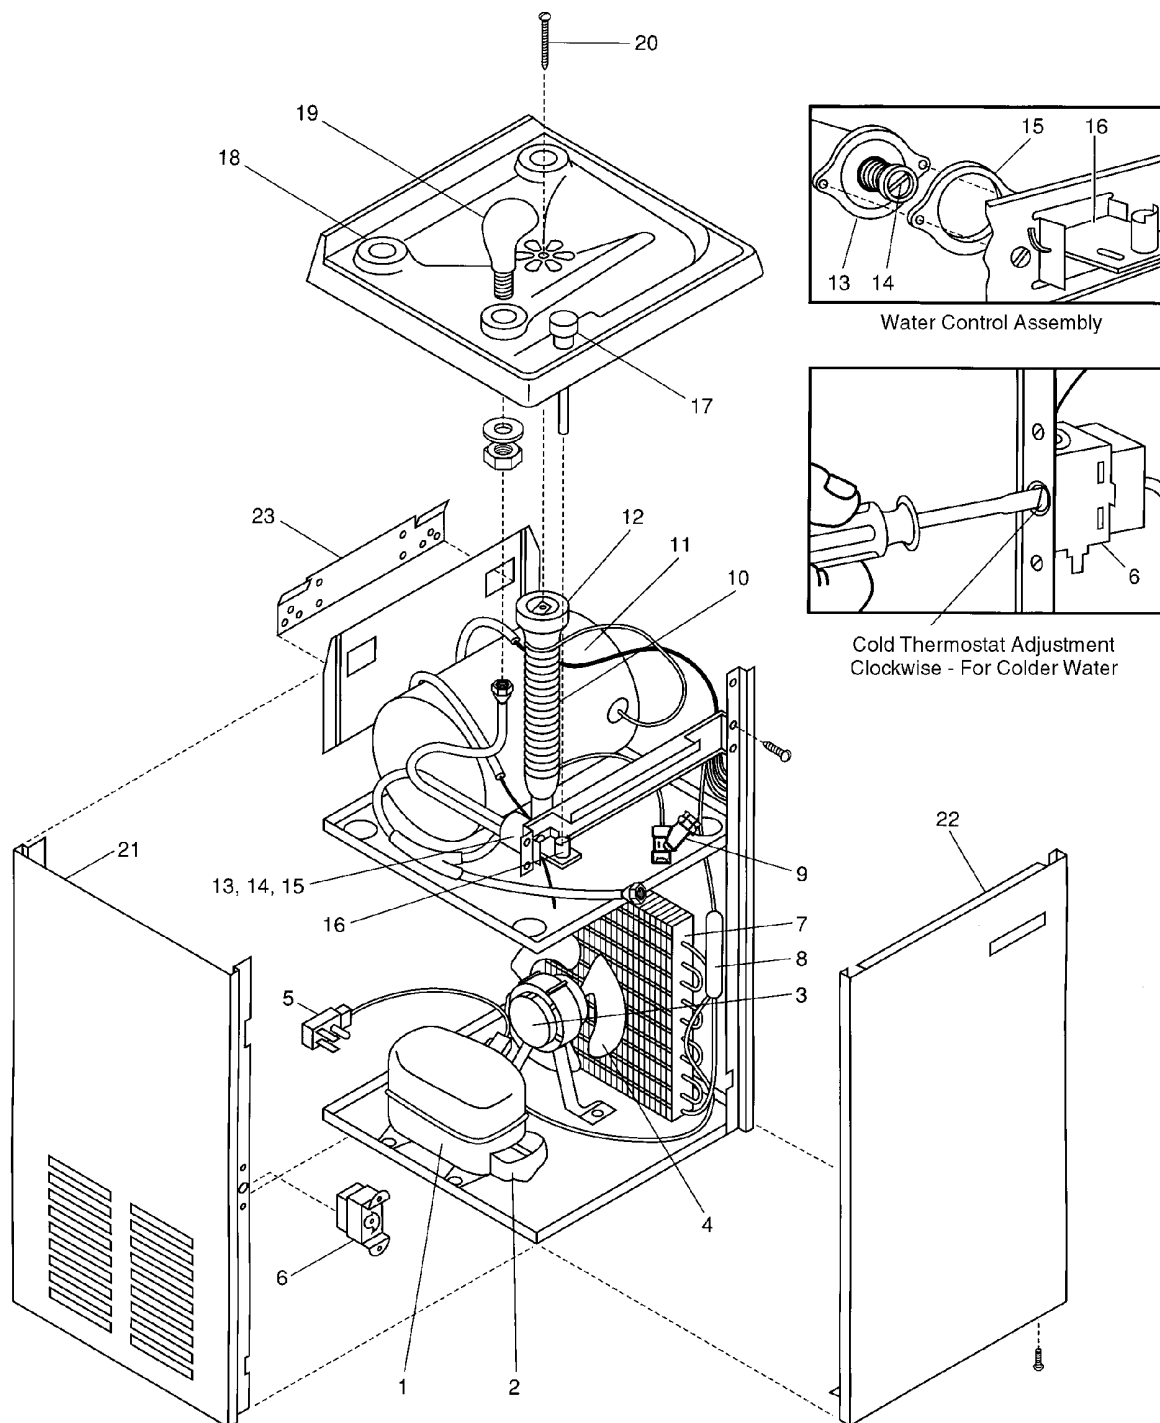

WALL MOUNTED WATER COOLER

NSW-8

Sunroc

60 Starlifter Avenue

Dover, DE 19901

(302) 678-7800 • Fax (302) 678-7813

Service (800) 220-1136

www.sunroc.com

Parts List for Water Cooler Model: NSW-8

ITEM	PART NUMBER	DESCRIPTION
1	AA00007-SP	Compressor A203704 R134a
2	AA00007-T1	Overload MRP57ALK-34
	AA00007-T2	Relay 9660-040-152
3	B153475	Fan Motor (eyelet)
	D036186-02	Fan Motor (uses Spade Connections)
4	C025756	Fan Blade
5	C026081	Wiring Harness (eyelet)
	C026392-01	Wiring Harness (uses Spade Connections)
	C026382-04	16" Wire Assembly (uses Spade Connections)
6	A016241	Cold Thermostat (eyelet)
	C026376-03	Cold Thermostat (uses Spade Connections)
7	C026102	Condenser
8	AA00004	Drier
9	A020938-01	"Y" Strainer
10	B153983	Precooler
11	C026072-SP	Evaporator
12	A015671	Drain Washer
13	10947-003-SP	Water Control Assembly
14	B153468-01	Cartridge
15	A015240	Fiber Washer
16	A015950-02	Toggle Lever
17	A017272-01	Push Button
18	A016519	Hole Cover
19	C026293-SP	Cobra Spout (metal)
	11432	Safety-Gard™ Spout Assy (Optional)
20	A016762	Drain Screw
21	D035802-19	Side Panel - Pewter
	D035802-31	Side Panel - Stainless Steel
22	D035806-19	Front Panel - Pewter
	D035806-31	Front Panel - Stainless Steel
23	B154077	Hanger Bracket

NOTE: Contact service department for information on compressors not shown on this page. This sheet cancels all previous lists for this model.