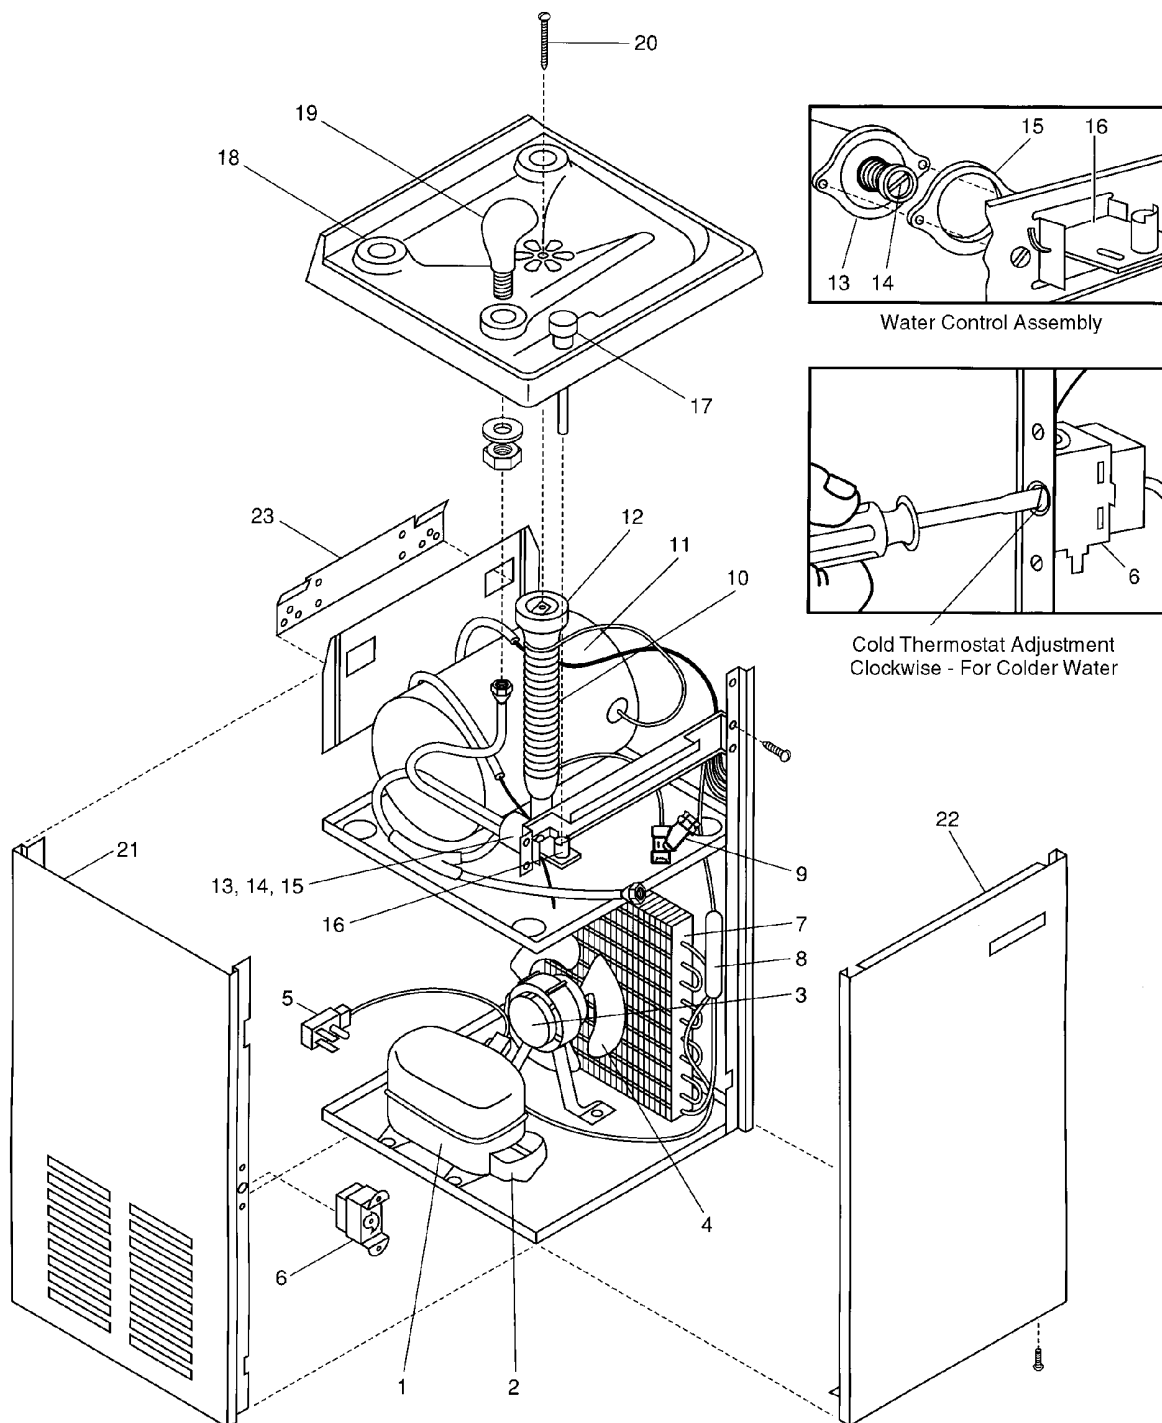

WALL MOUNTED WATER COOLER

NSW-5

Sunroc

60 Starlifter Avenue

Dover, DE 19901

(302) 678-7800 • Fax (302) 678-7813

Service (800) 220-1136

www.sunroc.com

Parts List for Water Cooler Model: NSW-5

ITEM	PART NUMBER	DESCRIPTION
1	AA00007-SP	Compressor A203704 R134a
2	AA00007-T1	Overload MRP57ALK-34
	AA00007-T2	Relay 9660-040-152
3	B153475	Fan Motor (eyelet)
	D036186-02	Fan Motor (uses Spade Connections)
4	C025756	Fan Blade
5	C026081	Wiring Harness (eyelet)
	C026392-01	Wiring Harness (uses Spade Connections)
	C026382-04	16" Wire Assembly (uses Spade Connections)
6	A016241	Cold Thermostat (eyelet)
	C026376-03	Cold Thermostat (uses Spade Connections)
7	C026102	Condenser
8	AA00004	Drier
9	A020938-01	"Y" Strainer
10	A018156-02	Drain
11	C026072-SP	Evaporator
12	A015671	Drain Washer
13	10947-003-SP	Water Control Assembly
14	B153468-01	Cartridge
15	A015240	Fiber Washer
16	A015950-02	Toggle Lever
17	A017272-01	Push Button
18	A016519	Hole Cover
19	C026293-SP	Cobra Spout (metal)
	11432	Safety-Gard™ Spout Assy (Optional)
20	A016762	Drain Screw
21	D035802-19	Side Panel - Pewter
	D035802-31	Side Panel - Stainless Steel
22	D035806-19	Front Panel - Pewter
	D035806-31	Front Panel - Stainless Steel
23	B154077	Hanger Bracket

NOTE: Contact service department for information on compressors not shown on this page. This sheet cancels all previous lists for this model.