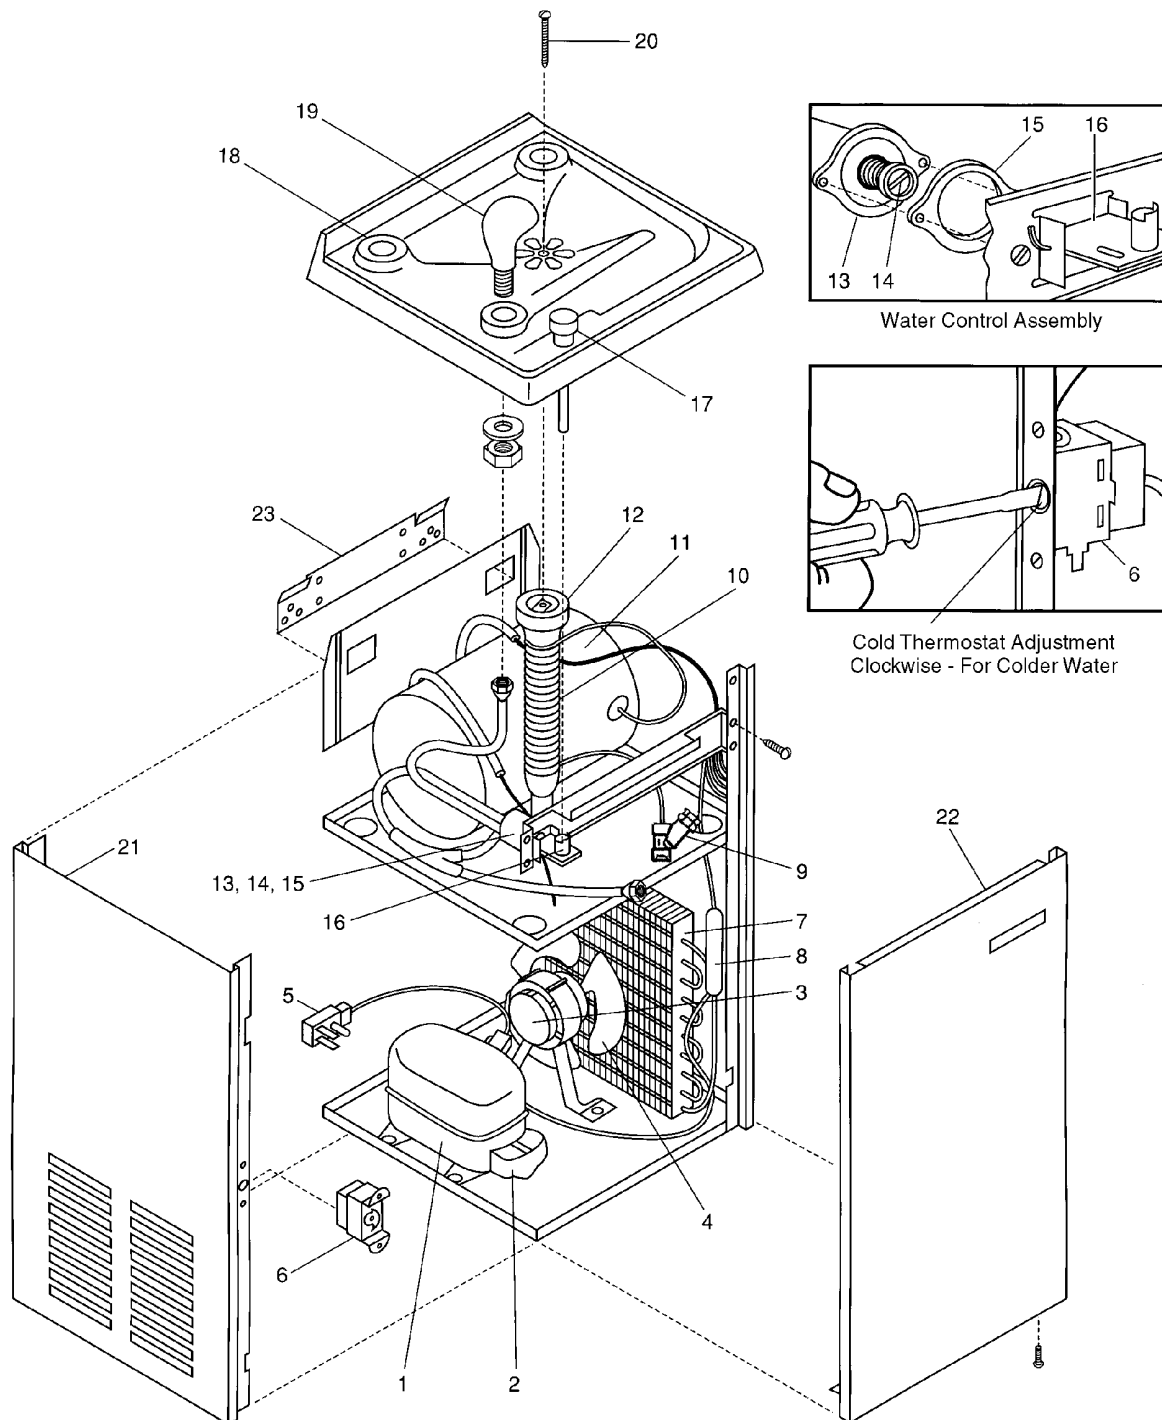

WALL MOUNTED WATER COOLER

NSW-16

Water Control Assembly

Cold Thermostat Adjustment
Clockwise - For Colder Water

Sunroc

60 Starlifter Avenue

Dover, DE 19901

(302) 678-7800 • Fax (302) 678-7813

Service (800) 220-1136

www.sunroc.com

Parts List for Water Cooler Model: NSW-16

ITEM	PART NUMBER	DESCRIPTION
1	AA00008-SP	Compressor AE34304
	AA00029-SP	Compressor AE34304 (uses Spade Connections)
2	AA00008-T1	Overload MRP24ALN-34
	AA00008-T2	Relay 9660-040-176
	C026411-08	Relay MRP26ALN-69 (uses Spade Connections)
	C026403-12	Overload MRT24ALN-69 (uses Spade Connections)
3	B153475	Fan Motor (eyelet)
	D036186-02	Fan Motor (uses Spade Connections)
4	C025756	Fan Blade
5	C026081	Wiring Harness (eyelet)
	C026392-01	Wiring Harness (uses Spade Connections)
	C026382-04	16" Wire Assembly (uses Spade Connections)
6	A016241	Cold Thermostat (eyelet)
	C026376-03	Cold Thermostat (uses Spade Connections)
7	C026101	Condenser
8	AA00004	Drier
9	A020938-01	"Y" Strainer
10	B153983	Precooler
11	C026072-SP	Evaporator
12	A015671	Drain Washer
13	10947-003-SP	Water Control Assembly
14	B153468-01	Cartridge
15	A015240	Fiber Washer
16	A015950-02	Toggle Lever
17	A017272-01	Push Button
18	A016519	Hole Cover
19	C026293-SP	Cobra Spout (metal)
	11432	Safety-Gard™ Spout Assy (Optional)
20	A016762	Drain Screw
21	D035802-19	Side Panel - Pewter
	D035802-31	Side Panel - Stainless Steel
22	D035806-19	Front Panel - Pewter
	D035806-31	Front Panel - Stainless Steel
23	B154077	Hanger Bracket