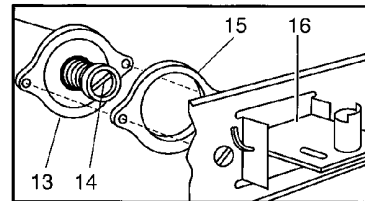

WALL MOUNTED WATER COOLER

NSW-16

Water Control Assembly