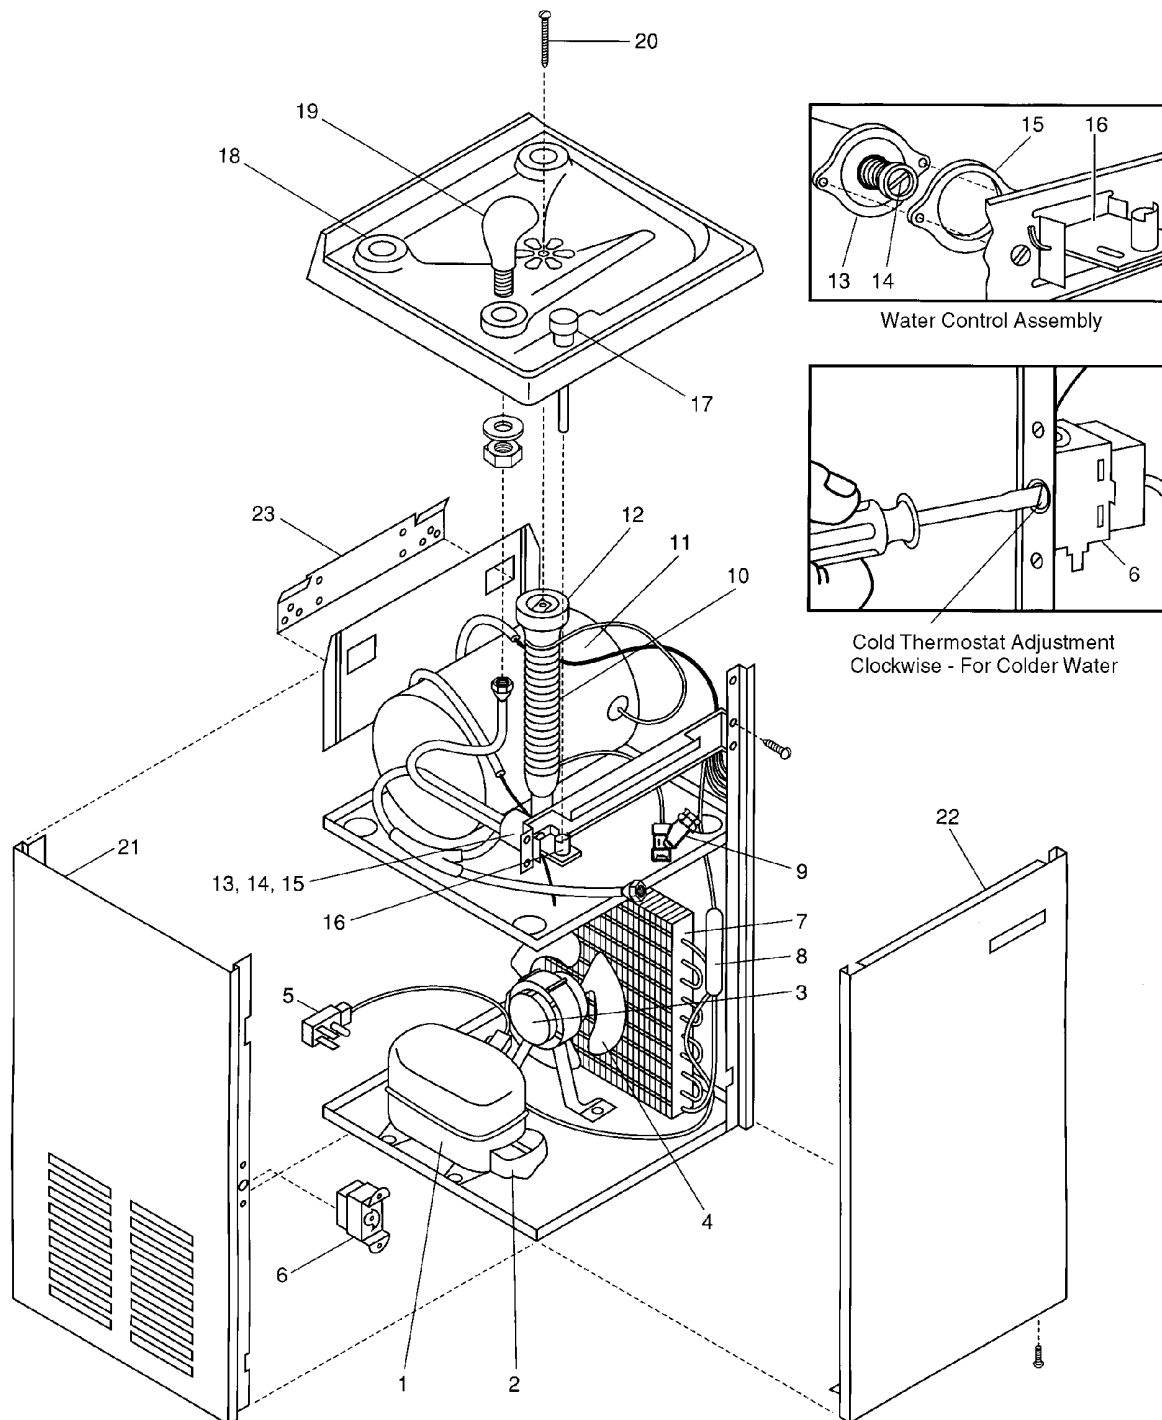

WALL MOUNTED WATER COOLER

NSW-14

Sunroc

60 Starlifter Avenue

Dover, DE 19901

(302) 678-7800 • Fax (302) 678-7813

Service (800) 220-1136

www.sunroc.com

Parts List for Water Cooler Model: NSW-14

ITEM	PART NUMBER	DESCRIPTION
1	AA00005-SP	Compressor AE3425Y
	AA00027-SP	Compressor 115V (uses Spade Connections)
2	AA00005-T1	Overload MRP26ALL-34
	AA00005-T2	Relay 9660-040-166
	C026411-10	Relay MRP26ALL-69 (uses Spade Connections)
	C026411-06	Overload 9660-042-166 (uses Spade Connections)
3	B153475	Fan Motor (eyelet)
	D036186-02	Fan Motor (uses Spade Connections)
4	C025756	Fan Blade
5	C026081	Wiring Harness (eyelet)
	C026392-01	Wiring Harness (uses Spade Connections)
	C026382-04	16" Wire Assembly (uses Spade Connections)
6	A016241	Cold Thermostat (eyelet)
	C026376-03	Cold Thermostat (uses Spade Connections)
7	C026101	Condenser
8	AA00004	Drier
9	A020938-01	"Y" Strainer
10	B153983	Precooler
11	C026072-SP	Evaporator
12	A015671	Drain Washer
13	10947-003-SP	Water Control Assembly
14	B153468-01	Cartridge
15	A015240	Fiber Washer
16	A015950-02	Toggle Lever
17	A017272-01	Push Button
18	A016519	Hole Cover
19	C026293-SP	Cobra Spout (metal)
	11432	Safety-Gard™ Spout Assy (Optional)
20	A016762	Drain Screw
21	D035802-19	Side Panel - Pewter
	D035802-31	Side Panel - Stainless Steel
22	D035806-19	Front Panel - Pewter
	D035806-31	Front Panel - Stainless Steel
23	B154077	Hanger Bracket

NOTE: Contact service department for information on compressors not shown on this page. This sheet cancels all previous lists for this model.