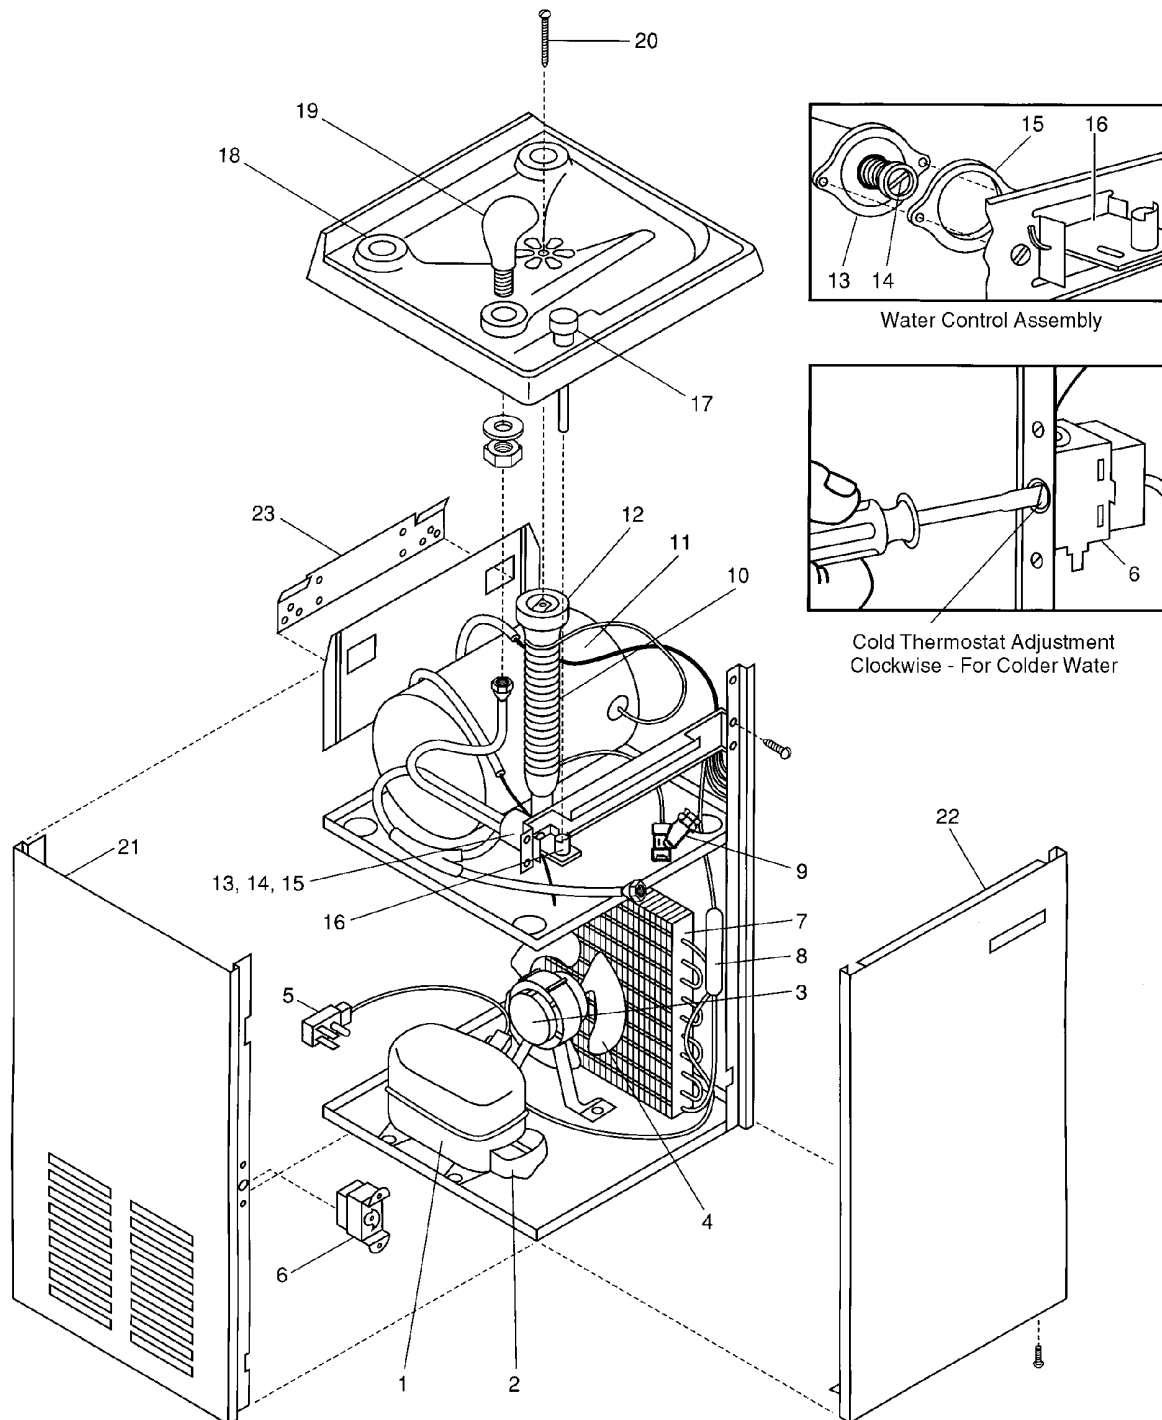

WALL MOUNTED WATER COOLER

NSW-10

Sunroc

60 Starlifter Avenue

Dover, DE 19901

(302) 678-7800 • Fax (302) 678-7813

Service (800) 220-1136

www.sunroc.com

Parts List for Water Cooler Model: NSW-10

ITEM	PART NUMBER	DESCRIPTION
1	AA00006-SP	Compressor AE3417Y
	AA00028-SP	Compressor AE3417Y (uses Spade Connections)
2	AA00006-T1	Overload MRP36GL-34
	AA00006-T2	Relay 9660-040-158
	C026411-04	Relay 9660-042-158 (uses Spade Connections)
3	C026403-09	Overload MRP36GL-69 (uses Spade Connections)
	B153475	Fan Motor (eyelet)
	D036186-02	Fan Motor (uses Spade Connections)
4	C025756	Fan Blade
5	C026081	Wiring Harness (eyelet)
	C026392-01	Wiring Harness (uses Spade Connections)
	C026382-04	16" Wire Assembly (uses Spade Connections)
6	A016241	Cold Thermostat (eyelet)
	C026376-03	Cold Thermostat (uses Spade Connections)
7	C026101	Condenser
8	AA00004	Drier
9	A020938-01	"Y" Strainer
10	B153983	Precooler
11	C026072-SP	Evaporator
12	A015671	Drain Washer
13	10947-003-SP	Water Control Assembly
14	B153468-01	Cartridge
15	A015240	Fiber Washer
16	A015950-02	Toggle Lever
17	A017272-01	Push Button
18	A016519	Hole Cover
19	C026293-SP	Cobra Spout (metal)
	11432	Safety-Gard™ Spout Assy (Optional)
20	A016762	Drain Screw
21	D035802-19	Side Panel - Pewter
	D035802-31	Side Panel - Stainless Steel
22	D035806-19	Front Panel - Pewter
	D035806-31	Front Panel - Stainless Steel
23	B154077	Hanger Bracket

NOTE: Contact service department for information on compressors not shown on this page. This sheet cancels all previous lists for this model.