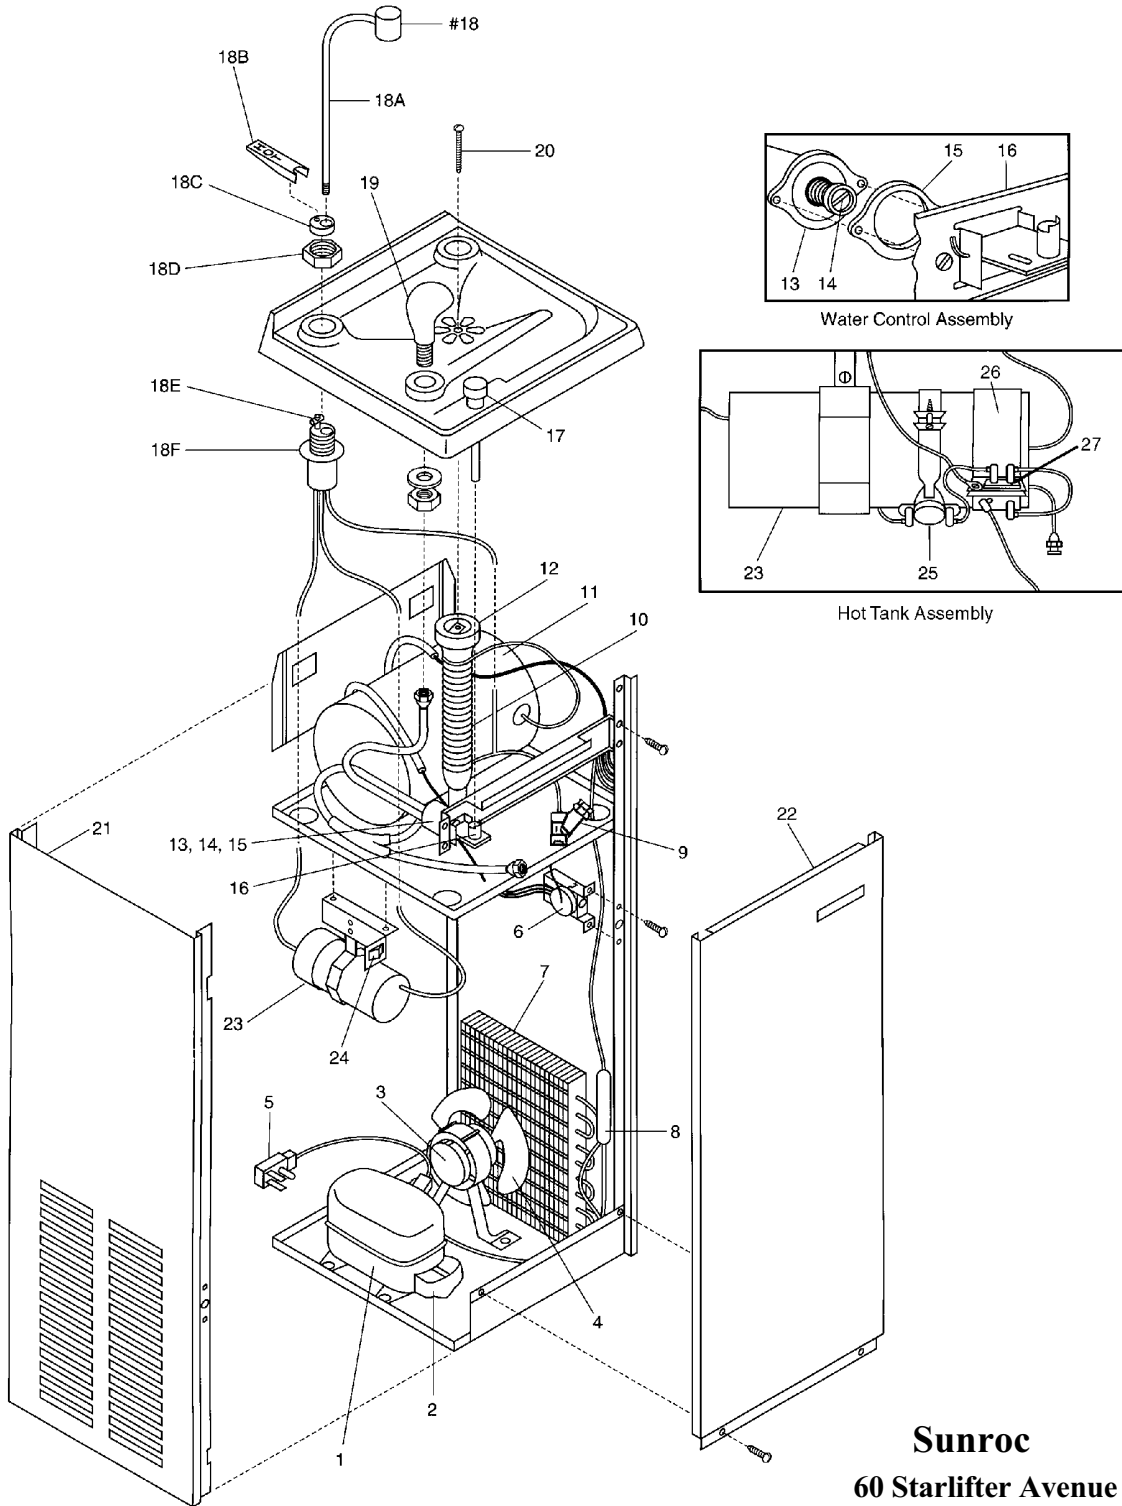

FLOOR STANDING WATER COOLER

NSF-14H

Sunroc

60 Starlifter Avenue

Dover, DE 19901

(302) 678-7800 • Fax (302) 678-7813

Service (800) 220-1136

www.sunroc.com

Parts List for Water Cooler Model: NSF-14H

ITEM	PART NUMBER	DESCRIPTION
1	AA00005-SP	Compressor AE3425A
	AA00027-SP	Compressor 115V (uses Spade Connections)
2	AA00005-T1	Overload MAT24ALN-34
	AA00005-T2	Relay 9660-040-166
	C026403-10	Relay MRP26ALL-69 (uses Spade Connections)
3	C026411-06	Overload 9660-042-166 (uses Spade Connections)
	B153475	Fan Motor (eyelet)
	D036186-02	Fan Motor (uses Spade Connections)
4	C025756	Fan Blade
	C026082	Wiring Harness (eyelet)
5	C026392-01	Wiring Harness (uses Spade Connections)
	C026382-04	16" Wire Assembly (uses Spade Connections)
6	A016241	Cold Thermostat (eyelet)
	C026376-03	Cold Thermostat (uses Spade Connections)
7	C026101	Condenser
8	AA00004	Drier
9	A020938-01	"Y" Strainer
10	B154148-SP	Precooler
11	C026072-SP	Evaporator
12	A015671	Drain Washer
13	10947-003-SP	Water Control Assembly
14	B153468-01	Cartridge
15	A015240	Fiber Washer
16	A015950-02	Toggle Lever
17	A017272-01	Push Button
18	B153497	Complete Hot Glassfiller
18A	A018795	Gooseneck
18B	A018789	Red Handle
18C	A018788	Cap
18D	A018786	Body Nut
18E	A018783	Tee Nut
18F	A002120	Body
19	C026293-SP	Cobra Spout (metal)
	11432	Safety-Gard™ Spout Assy (Optional)
20	A016762	Drain Screw
21	D035800-19	Side Panel - Pewter
	D035800-31	Side Panel - Stainless Steel
22	D035804-19	Front Panel - Pewter
	D035804-31	Front Panel - Stainless Steel
23	D036035-SP	Complete Hot Tank Assembly 115V
24	A019948	Hot Tank Switch
25	A019285	Hot Thermostat Fixed
	A019926	Hot Thermostat Adjustable
26	10835-115-SP	Heat Band
27	A019371	Heat Limiter

NOTE: Contact service department for information on compressors not shown on this page. This sheet cancels all previous lists for this model.