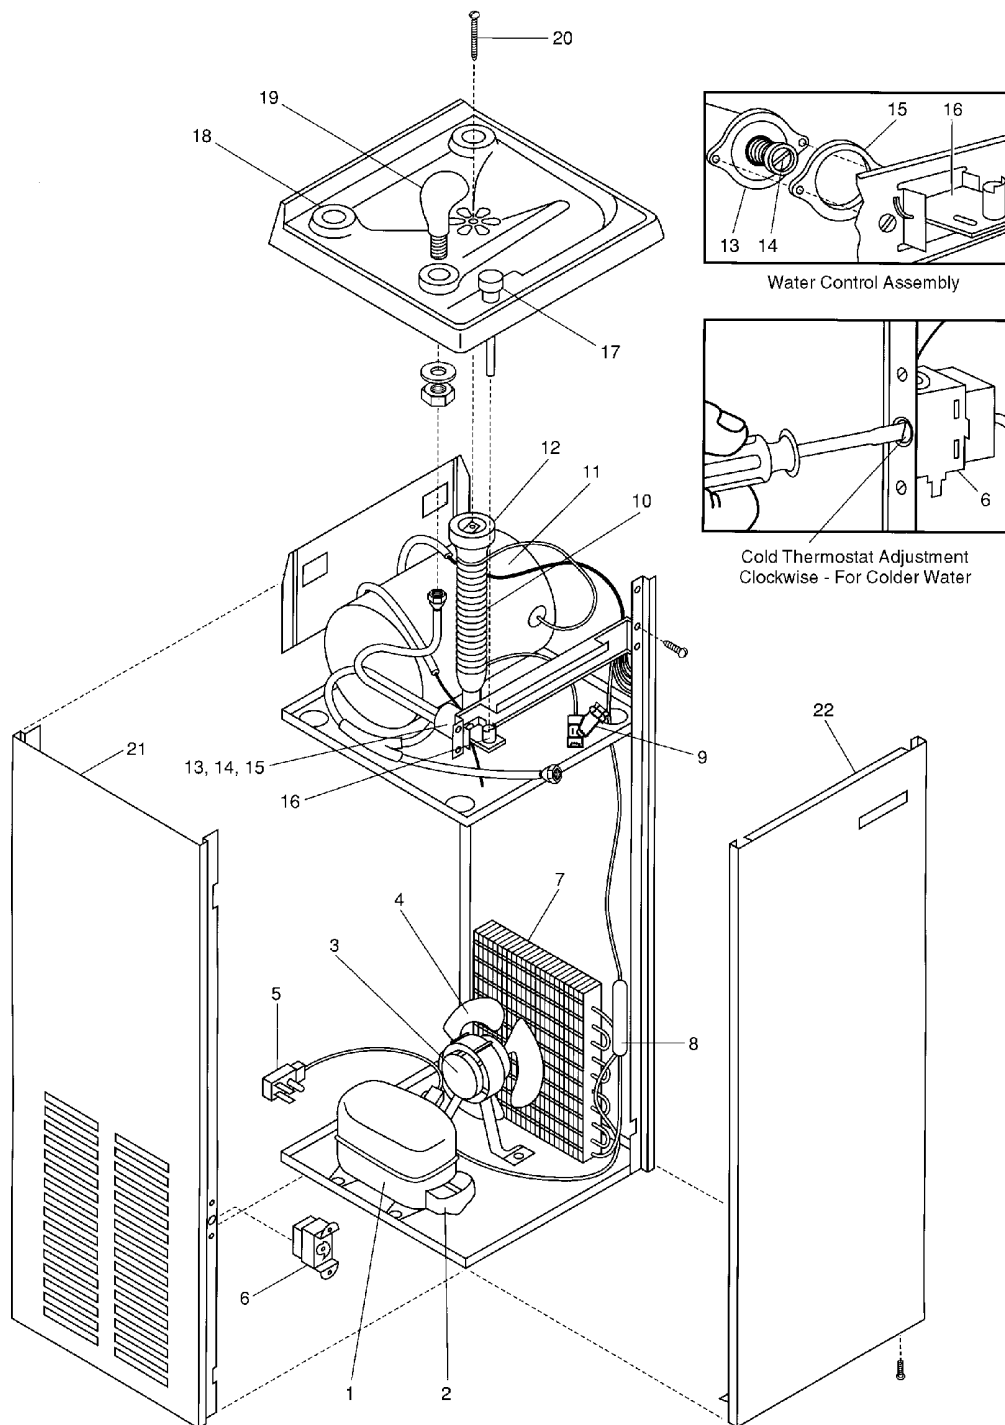

FLOOR STANDING WATER COOLER

NSF-14

Sunroc

60 Starlifter Avenue

Dover, DE 19901

(302) 678-7800 • Fax (302) 678-7813

Service (800) 220-1136

www.sunroc.com

Parts List for Water Cooler Model: NSF-14

ITEM	PART NUMBER	DESCRIPTION
1	AA00005-SP	Compressor AE34254
	AA00027-SP	Compressor 115V (uses Spade Connections)
2	AA00005-T1	Overload MAT24ALN-34
	AA00005-T2	Relay 9660-040-166
	C026403-10	Relay MRP26ALL-69 (uses Spade Connections)
	C026411-06	Overload 9660-042-166 (uses Spade Connections)
3	B153475	Fan Motor (eyelet)
	D036186-02	Fan Motor (uses Spade Connections)
4	C025756	Fan Blade
5	C026081	Wiring Harness (eyelet)
	C026392-01	Wiring Harness (uses Spade Connections)
	C026382-04	16" Wire Assembly (uses Spade Connections)
6	A016241	Cold Thermostat (eyelet)
	C026376-03	Cold Thermostat (uses Spade Connections)
7	C026101	Condenser
8	AA00004	Drier
9	A020938-01	"Y" Strainer
10	B154148-SP	Precooler
11	C026072-SP	Evaporator
12	A015671	Drain Washer
13	10947-003-SP	Water Control Assembly
14	B153468-01	Cartridge
15	A015240	Fiber Washer
16	A015950-02	Toggle Lever
17	A017272-01	Push Button
18	A016519	Hole Cover
19	C026293-SP	Cobra Spout (metal)
	11432	Safety-Gard™ Spout Assy (Optional)
20	A016762	Drain Screw
21	D035800-19	Side Panel - Pewter
	D035800-31	Side Panel - Stainless Steel
22	D035804-19	Front Panel - Pewter
	D035804-31	Front Panel - Stainless Steel

NOTE: Contact service department for information on compressors not shown on this page. This sheet cancels all previous lists for this model.