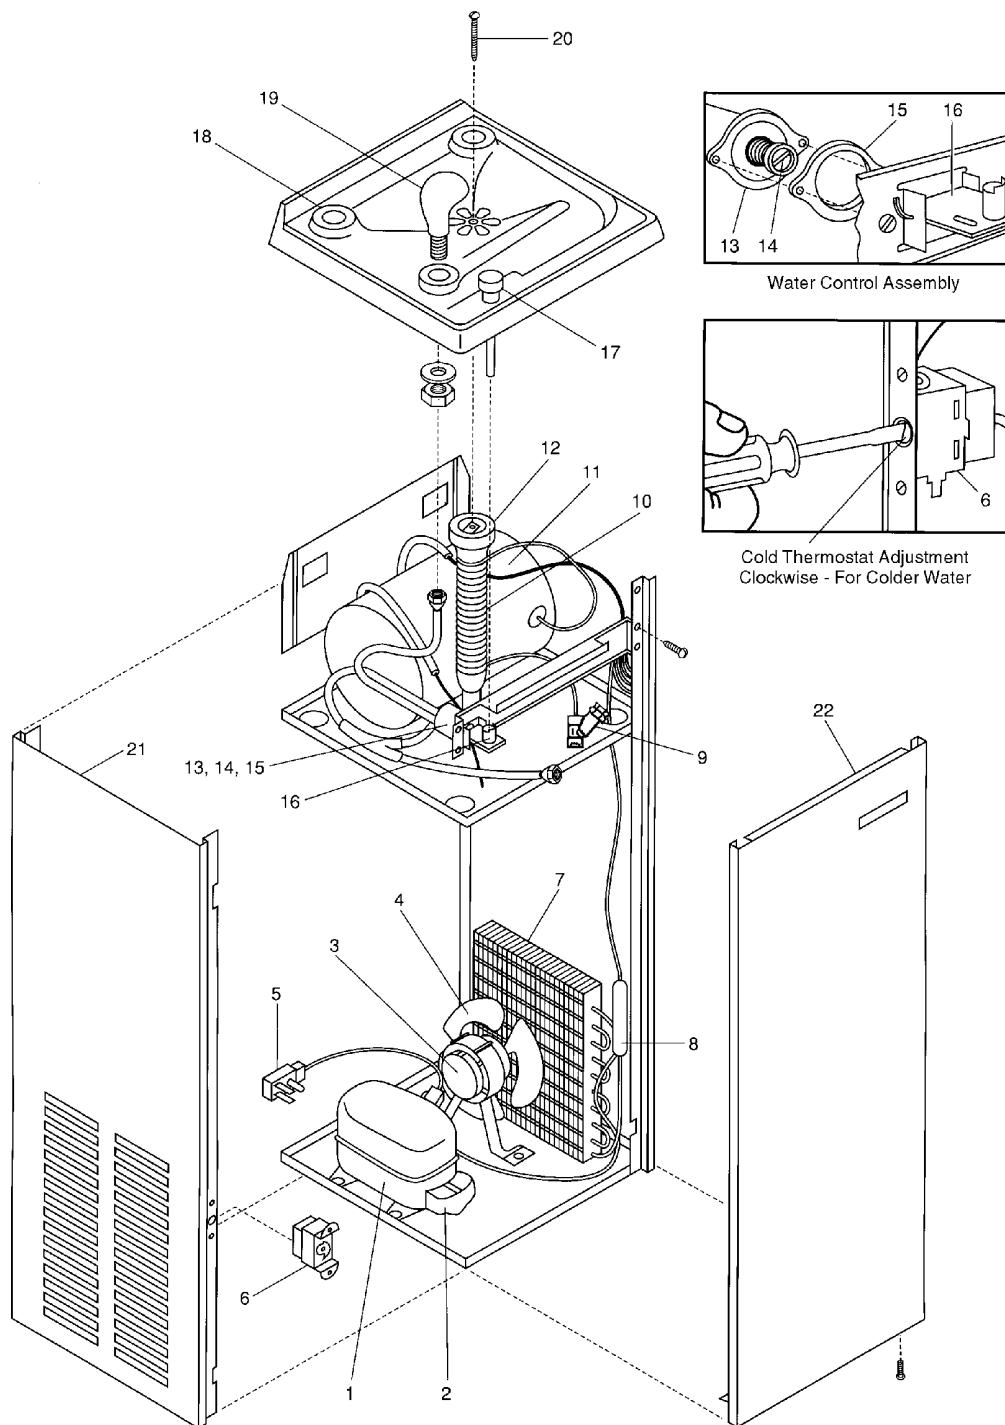

FLOOR STANDING WATER COOLER

NSF-10

Sunroc

60 Starlifter Avenue

Dover, DE 19901

(302) 678-7800 • Fax (302) 678-7813

Service (800) 220-1136

www.sunroc.com

Parts List for Water Cooler Model: NSF-10

ITEM	PART NUMBER	DESCRIPTION
1	AA00006-SP	Compressor A203704 R134a
	AA00028-SP	Compressor AE3417Y (uses Spade Connections)
2	AA00006-T1	Overload MRP57ALK-34
	AA00006-T2	Relay 9660-040-152
	C026411-04	Relay 9660-042-158 (uses Spade Connections)
	C026403-09	Overload MRP36G2-69 (uses Spade Connections)
3	B153475	Fan Motor (eyelet)
	D036186-02	Fan Motor (uses Spade Connections)
4	C025756	Fan Blade
5	C026081	Wiring Harness (eyelet)
	C026392-01	Wiring Harness (uses Spade Connections)
	C026382-04	16" Wire Assembly (uses Spade Connections)
6	A016241	Cold Thermostat (eyelet)
	C026376-03	Cold Thermostat (uses Spade Connections)
7	C026102	Condenser
8	AA00004	Drier
9	A020938-01	"Y" Strainer
10	A018156-03	Drain
11	C026072-SP	Evaporator
12	A015671	Drain Washer
13	10947-003-SP	Water Control Assembly
14	B153468-01	Cartridge
15	A015240	Fiber Washer
16	A015950-02	Toggle Lever
17	A017272-01	Push Button
18	A016519	Hole Cover
19	C026293-SP	Cobra Spout (metal)
	11432	Safety-Gard™ Spout Assy (Optional)
20	A016762	Drain Screw
21	D035800-19	Side Panel - Pewter
	D035800-31	Side Panel - Stainless Steel
22	D035804-19	Front Panel - Pewter
	D035804-31	Front Panel - Stainless Steel

NOTE: Contact service department for information on compressors not shown on this page. This sheet cancels all previous lists for this model.