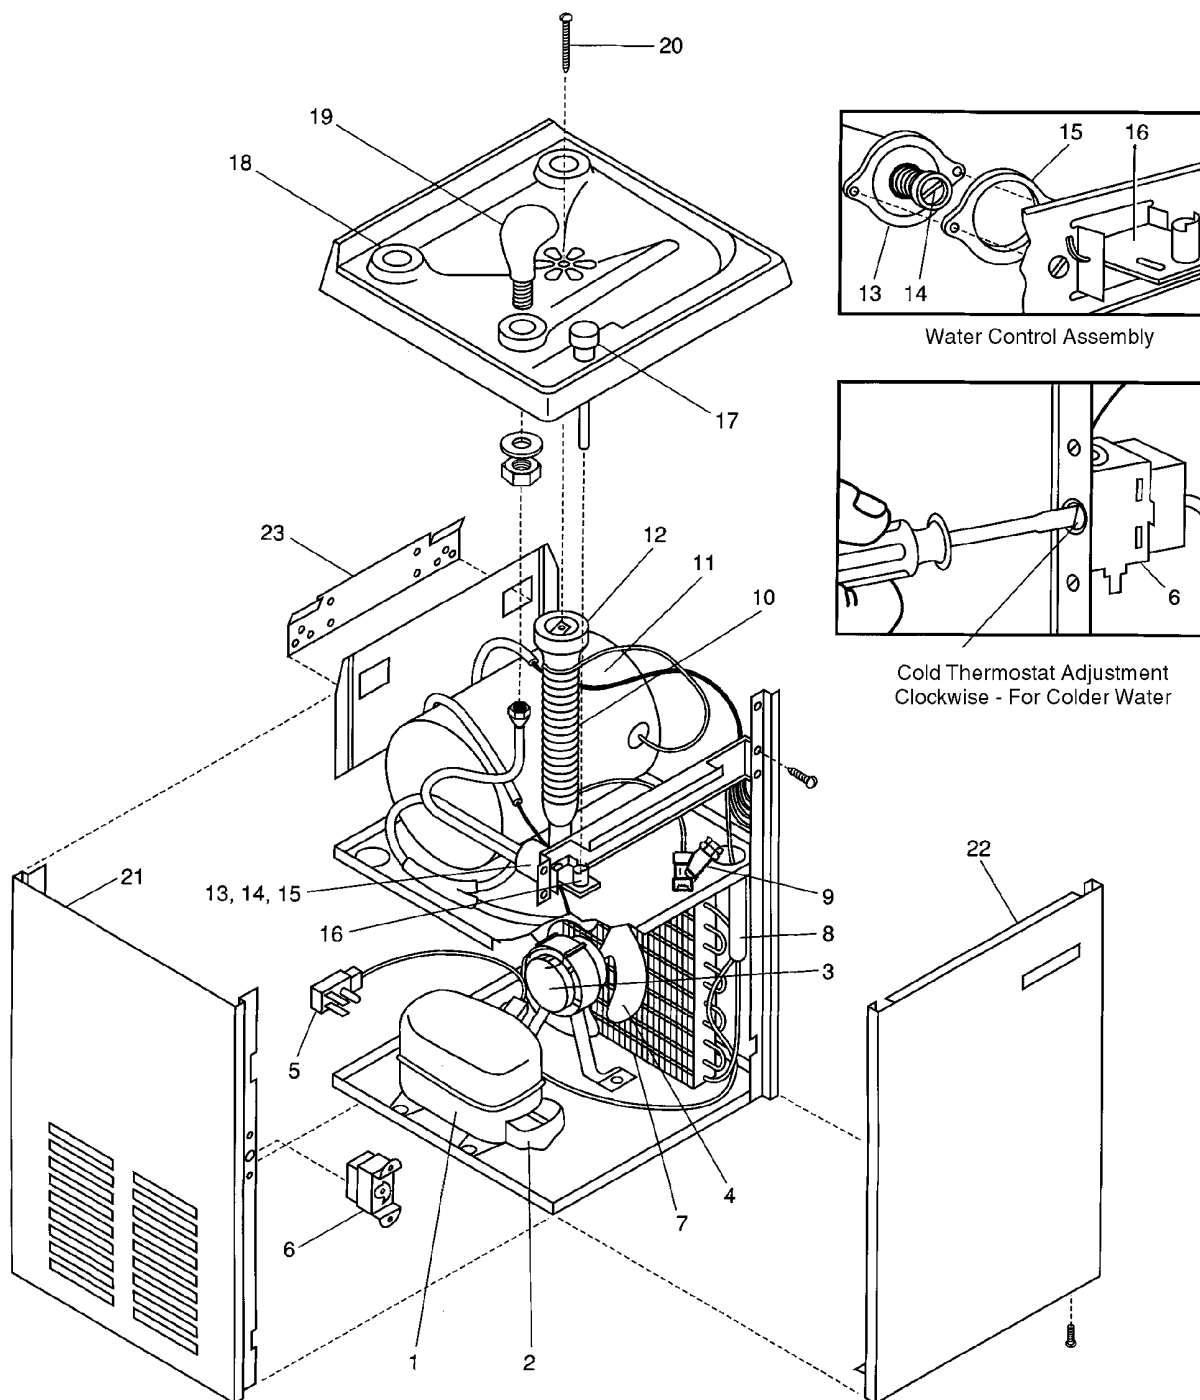

WALL MOUNTED WATER COOLER

CSW-8

Sunroc

60 Starlifter Avenue

Dover, DE 19901

(302) 678-7800 • Fax (302) 678-7813

Service (800) 220-1136

www.sunroc.com

Parts List for Water Cooler Model: CSW-8

ITEM	PART NUMBER	DESCRIPTION
1	AA00007-SP	Compressor A203704 R134a
2	AA00007-T1	Overload MRP57ALK-34
	AA00007-T2	Relay 9660-040-152
3	B153475	Fan Motor (eyelet)
	D036186-02	Fan Motor (uses Spade Connections)
4	C025756	Fan Blade
5	C026081	Wiring Harness (eyelet)
	C026392-01	Wiring Harness (uses Spade Connections)
	C026382-04	16" Wire Assembly (uses Spade Connections)
6	A016241	Cold Thermostat (eyelet)
	C026376-03	Cold Thermostat (uses Spade Connections)
7	C026102	Condenser
8	AA00004	Drier
9	A020938-01	"Y" Strainer
10	B154152-SP	Pre-Cooler
11	C026072-SP	Evaporator
12	A015671	Drain Washer
13	10947-003-SP	Water Control Assembly
14	B153468-01	Cartridge
15	A015240	Fiber Washer
16	A015950-02	Toggle Lever
17	A017272-01	Push Button
18	A016519	Hole Cover
19	C026293-SP	Cobra Spout (metal)
	11432	Safety-Gard™ Spout Assy (Optional)
20	A016762	Drain Screw
21	D035803-19	Side Panel - Pewter
	D035803-31	Side Panel - Stainless Steel
22	D035807-19	Front Panel - Pewter
	D035807-31	Front Panel - Stainless Steel
23	B154077	Hanger Bracket

NOTE: Contact service department for information on compressors not shown on this page. This sheet cancels all previous lists for this model.