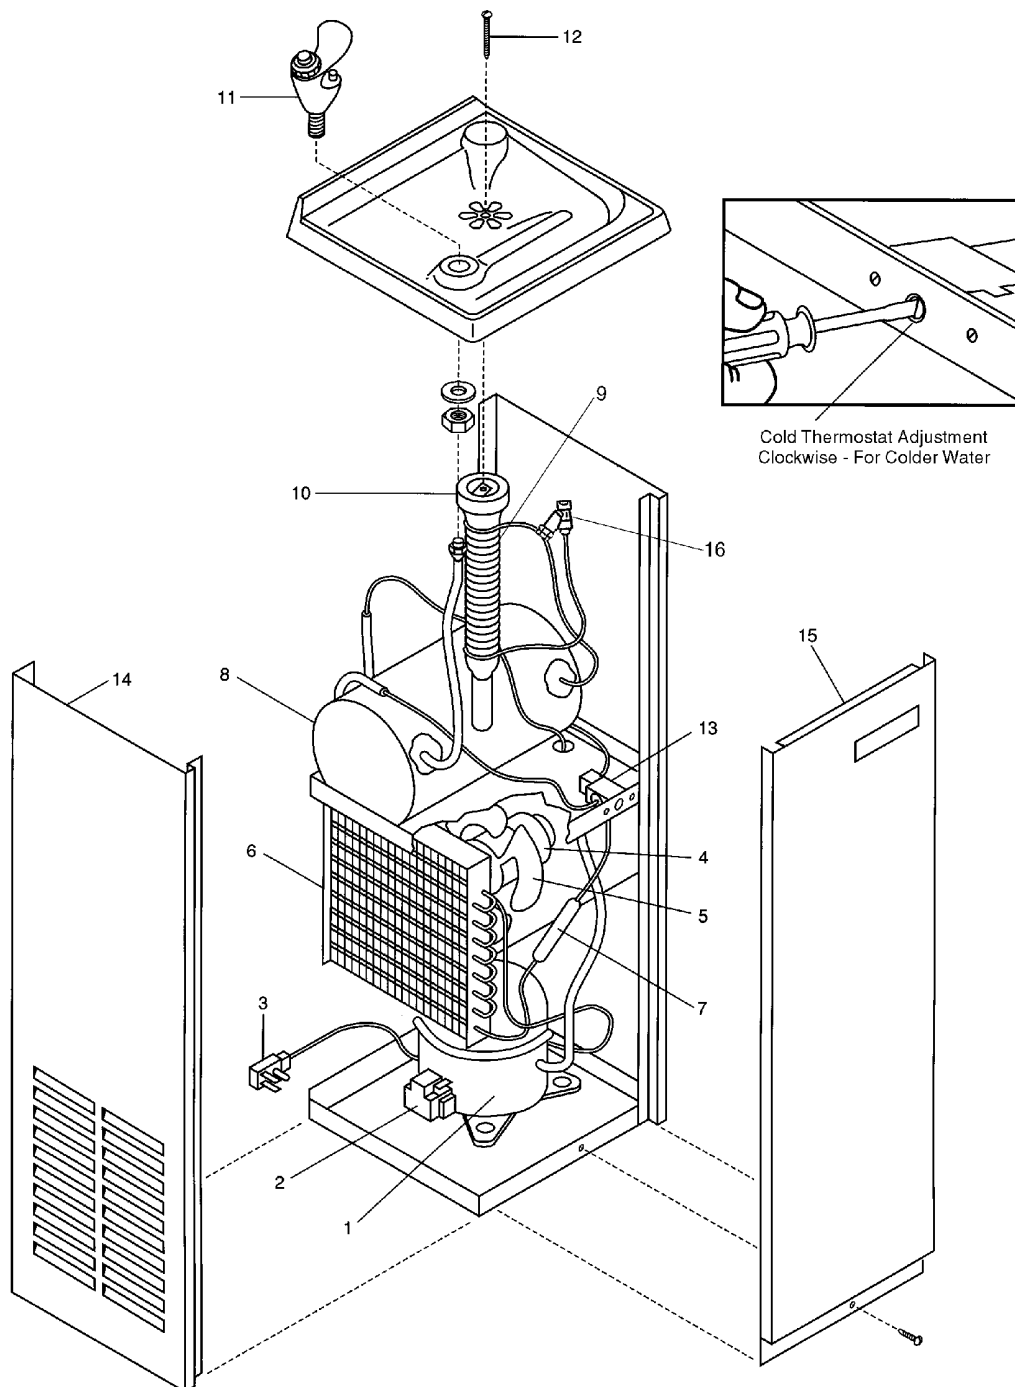

FLOOR STANDING WATER COOLER

CSF-8 & CSF-10

Sunroc

60 Starlifter Avenue

Dover, DE 19901

(302) 678-7800 • Fax (302) 678-7813

Service (800) 220-1136

www.sunroc.com

Parts List for Water Cooler Models: CSF-8 & CSF-10

ITEM	PART NUMBER	DESCRIPTION
1	AA00007-SP	Compressor
2	AA00007-T1	Overload
	AA00007-T2	Relay
3	C026081	Wall Cord (eyelet)
	C026392-01	Wall Cord (uses Spade Connections)
4	B153475	Fan Motor
	D036186-01	Fan Motor (uses Spade Connections)
5	A020185	Fan Blade
6	C026310	Condenser
7	AA00004	Drier
8	C025837-SP	Evaporator
9	B154135-SP	Precooler
10	A015671	Rubber Gasket
11	A019447-SP	Bubbler Assembly
12	A016762	Drain Screw
13	A016241	Cold Thermostat (eyelet)
	C026376-03	Cold Thermostat (uses Spade Connections)
14	C025807-31	Left Side Panel - Stainless Steel
	C025807-19	Left Side Panel - Pewter
	C025806-37	Right Side Panel - Stainless Steel
	C025806-19	Right Side Panel - Pewter
15	C025810-31	Front Panel - Stainless Steel
	C025810-19	Front Panel - Pewter
16	A020938-01	“Y” Strainer

NOTE: Contact service department for information on compressors not shown on this page. This sheet cancels all previous lists for this model.