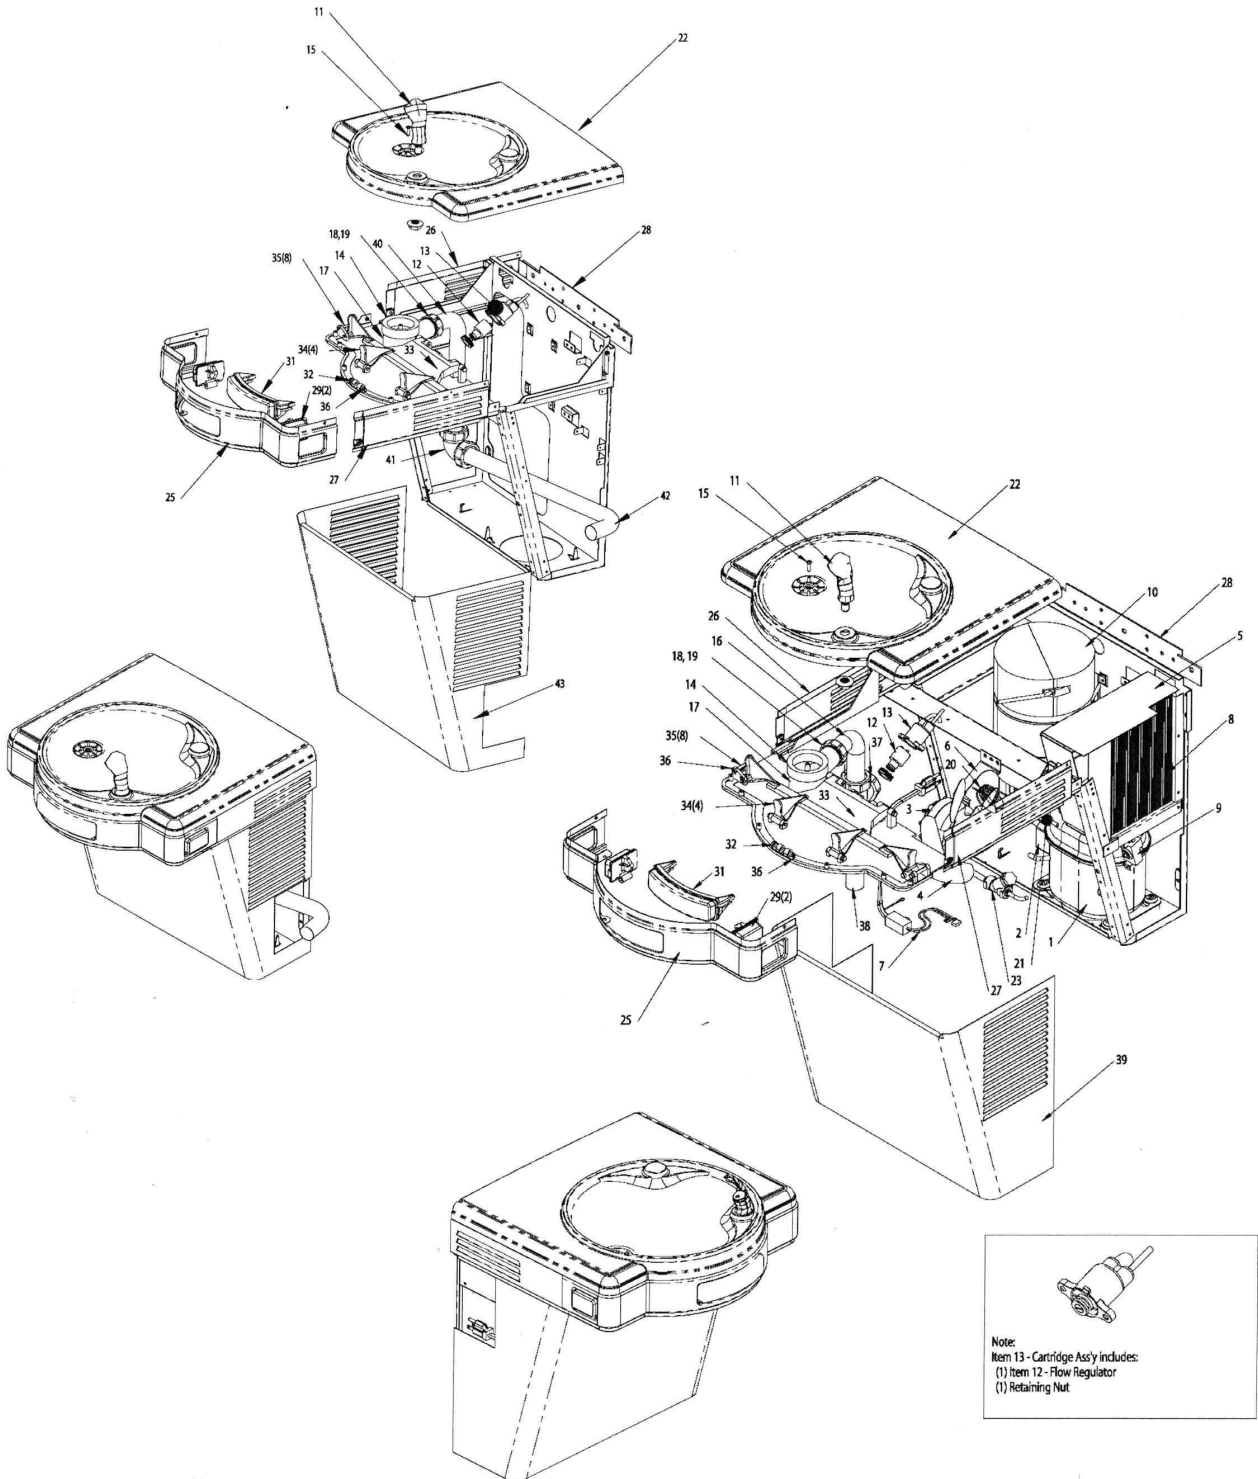

WALL MOUNTED WATER COOLER

ADA-8-BLN

Sunroc

60 Starlifter Avenue

Dover, DE 19901

(302) 678-7800 • Fax (302) 678-7813

Service (800) 220-1136

www.sunroc.com

Parts List for Water Cooler Models: ADA-8-BLN

ITEM	PART NUMBER	DESCRIPTION
1	AA00027-SP	Compressor
2	C026411-06	Relay
	C026403-10	Overload
3	D036186-01	Fan Motor
4	C026400-02	Fan Blade
5	D036317	Fan Shroud
6	A016344	Fan Bracket
7	C026392-01	Wall Cord
8	C026518	Condensor
9	C026376-03	Thermostat
10	11286-SP	Evaporator Assembly
11	C026293-SP	Bubbler Spout (lead Free Brass)
	11432	Safety-Gard™ Spout Assy (Optional)
12	B153468-01	Cartridge
13	10947-N-SP	Water Control Assembly
14	A015671	Drain Washer
15	C026561-01	Drain Screw
16	A021316-04	Tailpiece
17	C026553	Drain Adapter
18	A021322	Slip Joint Nut
19	A021324	Slip Joint Washer
20	C026498-704	Capillary Tube
21	AA00004	Drier
22	D036290	Stainless Steel Top
23	A020938-01	“Y” Strainer
24	D036316-31	Wrapper Stainless Steel
	D036316-21	Wrapper Granite
25	D036311-31	Front Apron Stainless Steel
	D036311-21	Front Apron Granite
26	D036315-31	Left Panel Stainless Steel
	D036315-21	Left Panel Granite
27	D036314-31	Right Panel Stainless Steel
	D036314-21	Right Panel Granite
28	B154379	Hanger Bracket
29	200194	Side Handle Assembly
31	C026543-01	Front Handle Mechanism
32	A021301	Front Handle Pin
33	D036357	Cartridge Rocker
34	C026546	Handle Rocker
35	200068	Pin
36	A021308	Pin Clips
37	A020968	Tee, Nuts, Washer
38	A020606	Drain Line Extension
39	D036369-21	Wrapper Granite
	D036369-31	Wrapper Stainless Steel
40	A021316-03	Bent Tube 12”
41	A020967	Elbow, Nuts, Washer
42	A021316-02	Bent Tube 17”
43	D036368-21	Wrapper Granite
44	D036368-31	Wrapper Stainless Steel

NOTE: Contact service department for information on compressors not shown on this page. This sheet cancels all previous lists for this model.