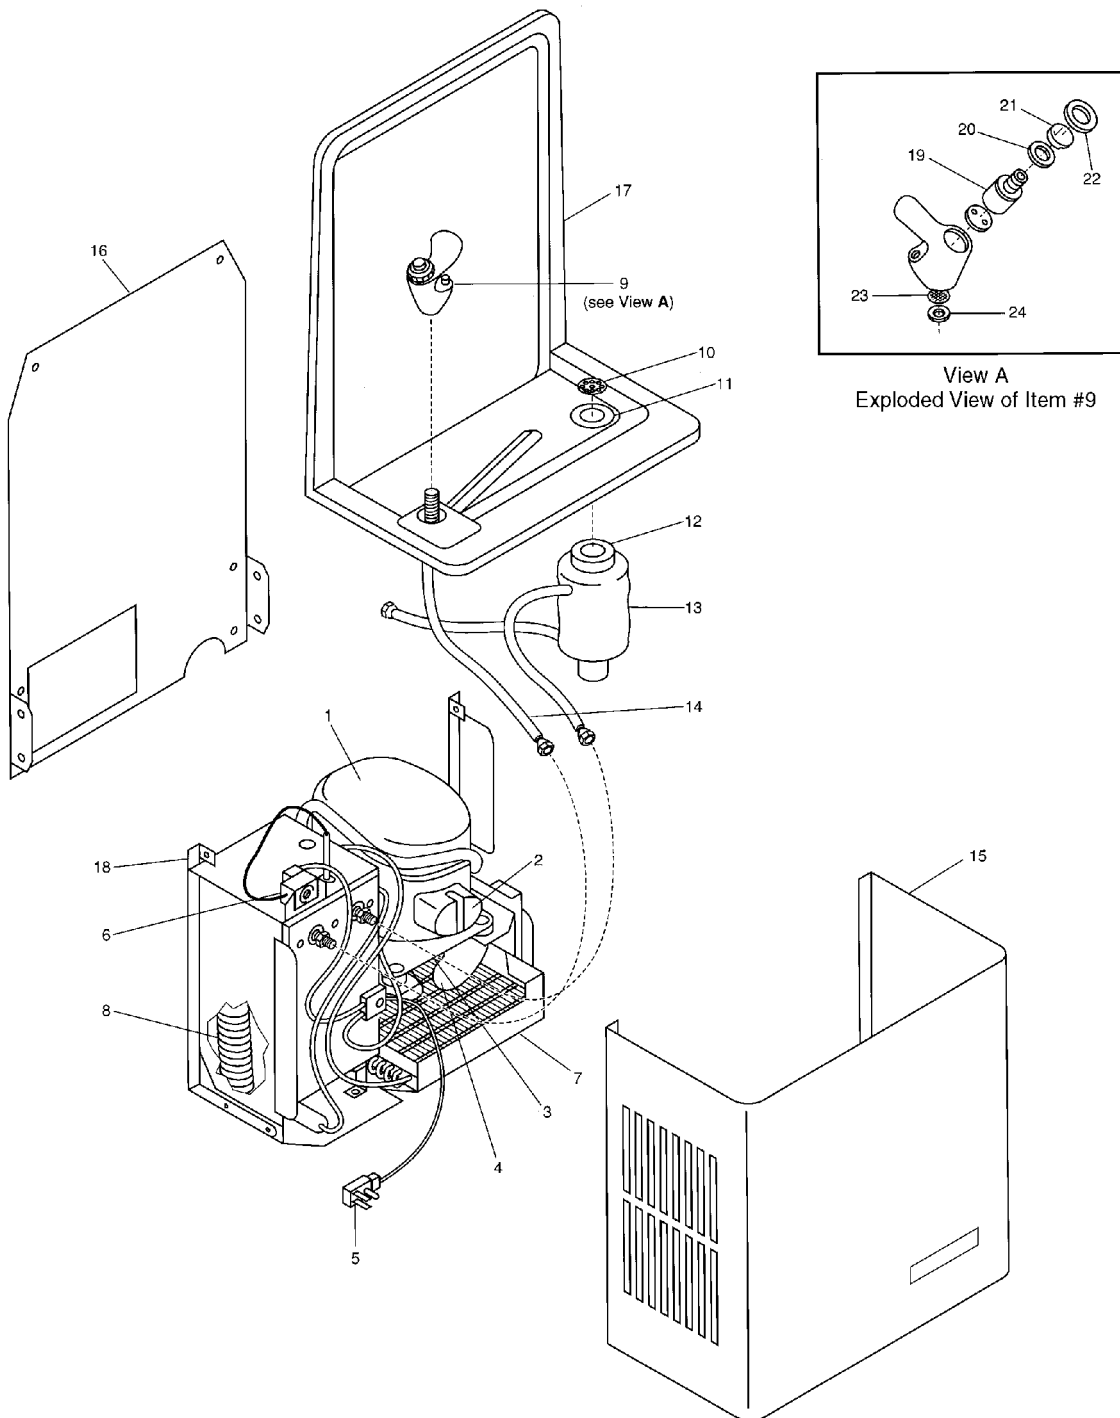

WALL MOUNTED WATER COOLER

PSR-8 & PSR-12

Sunroc

60 Starlifter Avenue

Dover, DE 19901

(302) 678-7800 • Fax (302) 678-7813

Service (800) 220-1136

www.sunroc.com

Instructions for changing the Cartridge in A020038 (Lead Free)

1. Turn off water shut-off valve
2. Unscrew hex nut
3. Remove button
4. Remove retaining nut with spanner wrench
5. Remove Cartridge and gasket
6. Insert new cartridge
7. Reassemble reversing above sequence