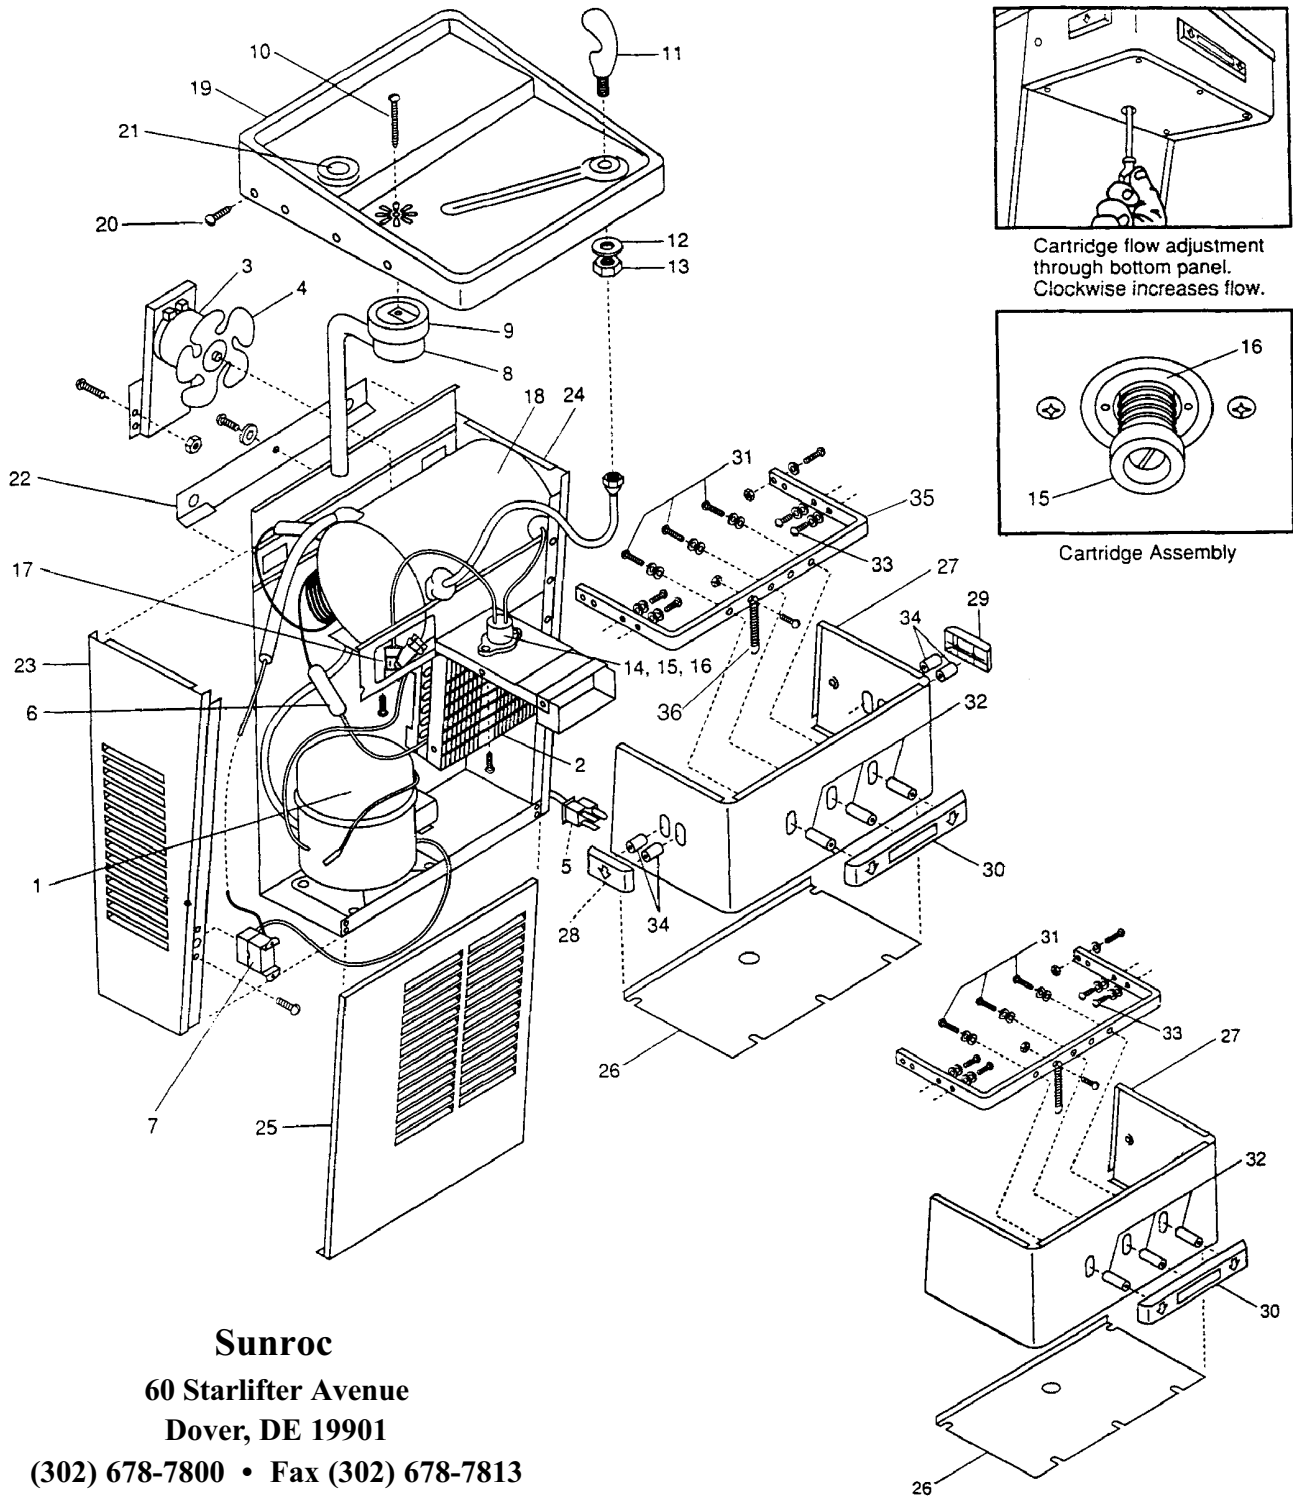

WALL MOUNTED WATER COOLER

NWCA-5, NWCA-5F, NWCA-8, & NWCA-8F

Sunroc

60 Starlifter Avenue

Dover, DE 19901

(302) 678-7800 • Fax (302) 678-7813

Service (800) 220-1136

www.sunroc.com

Parts List for Water Cooler Models: NWCA-5, 5F & NWCA-8, 8F

ITEM	PART NUMBER	DESCRIPTION
1	AA00005-SP	Tecumseh Compressor NWCA-8
	AA00005-T1	Tecumseh Overload NWCA-8
	AA00005-T2	Tecumseh Relay NWCA-8
	AA00007	Tecumseh Compressor 115V NWCA-5
	AA00007-T1	Tecumseh Overload NWCA-5
	AA00007-T2	Tecumseh Relay NWCA-5
	AA00027-SP	Compressor 115V (uses Spade Connections)
	C026403-10	Relay MRP26ALL-69 (uses Spade Connections)
	C026411-06	Overload 9660-042-166 (uses Spade Connections)
	C026398	Condenser
2	C026398	Condenser
3	B153475	Fan Motor (Eyelet)
	D036186-02	Fan Motor (uses Spade Connections)
4	C026400-01	Fan Blade
5	C026081	Wiring Harness (eyelet)
	C026392-01	Wiring Harness (uses Spade Connections)
	C026382-04	16" Wire Assembly
6	AA00004	Drier
	C026498-705	Capillary Tube
	C026376-03	Cold Thermostat (uses Spade Connections)
7	A016241	Cold Thermostat (eyelet)
8	C026263	Drain
9	A015671	Drain Washer
10	A016762	Drain Screw
11	C026293-SP	Cobra Spout (metal)
	11432	Safety-Gard™ Spout Assy (Optional)
12	A021220	Spring Washer
13	A021112	Binder Nut
14	10947-003-SP	Water Control Assembly
15	B153468-01	Cartridge
16	A020957	Retainer Nut
17	A020938-01	"Y" Strainer
18	C026148-SP	Evaporator
19	D035878	Stainless Steel Top
20	A016135	Stainless Steel Screws
21	A016519	Hole Cover
22	B154379	Hanger Bracket
23	D035764-31	Left Side Panel - Stainless Steel
	D035764-19	Left Side Panel - Pewter
24	D035765-31	Right Side Panel - Stainless Steel
	D035765-19	Right Side Panel - Pewter
25	C026326-31	Front Panel - Stainless Steel
	C026326-19	Front Panel - Pewter
26	D036033	Bottom Panel
27	10162-SP	Complete Apron Assembly - Stainless Steel
	10172-SP	Complete Apron Assembly - Pewter
28	C026315-01	Left Side Push Bar - Suntan
	C026315-05	Left Side Push Bar - Gray
	C026315-03	Left Side Push Bar - Chrome
29	C026315	Right Side Push Bar - Suntan
	C026315-04	Right Side Push Bar- Gray
	C026315-02	Right Side Push Bar - Chrome
30	D035956-35	Front Push Bar - Suntan
	D035956	Front Push Bar - Chrome
	D035956-18	Front Push Bar - Gray
31	A020244	Screws for Front Push Bar
32	A020241	Spacers for Front Push Bar
33	A020245	Screws for Side Push Bar
34	A020343	Spacers for Side Push Bar
35	D036037	Handle Frame
36	A020542	Extension Spring