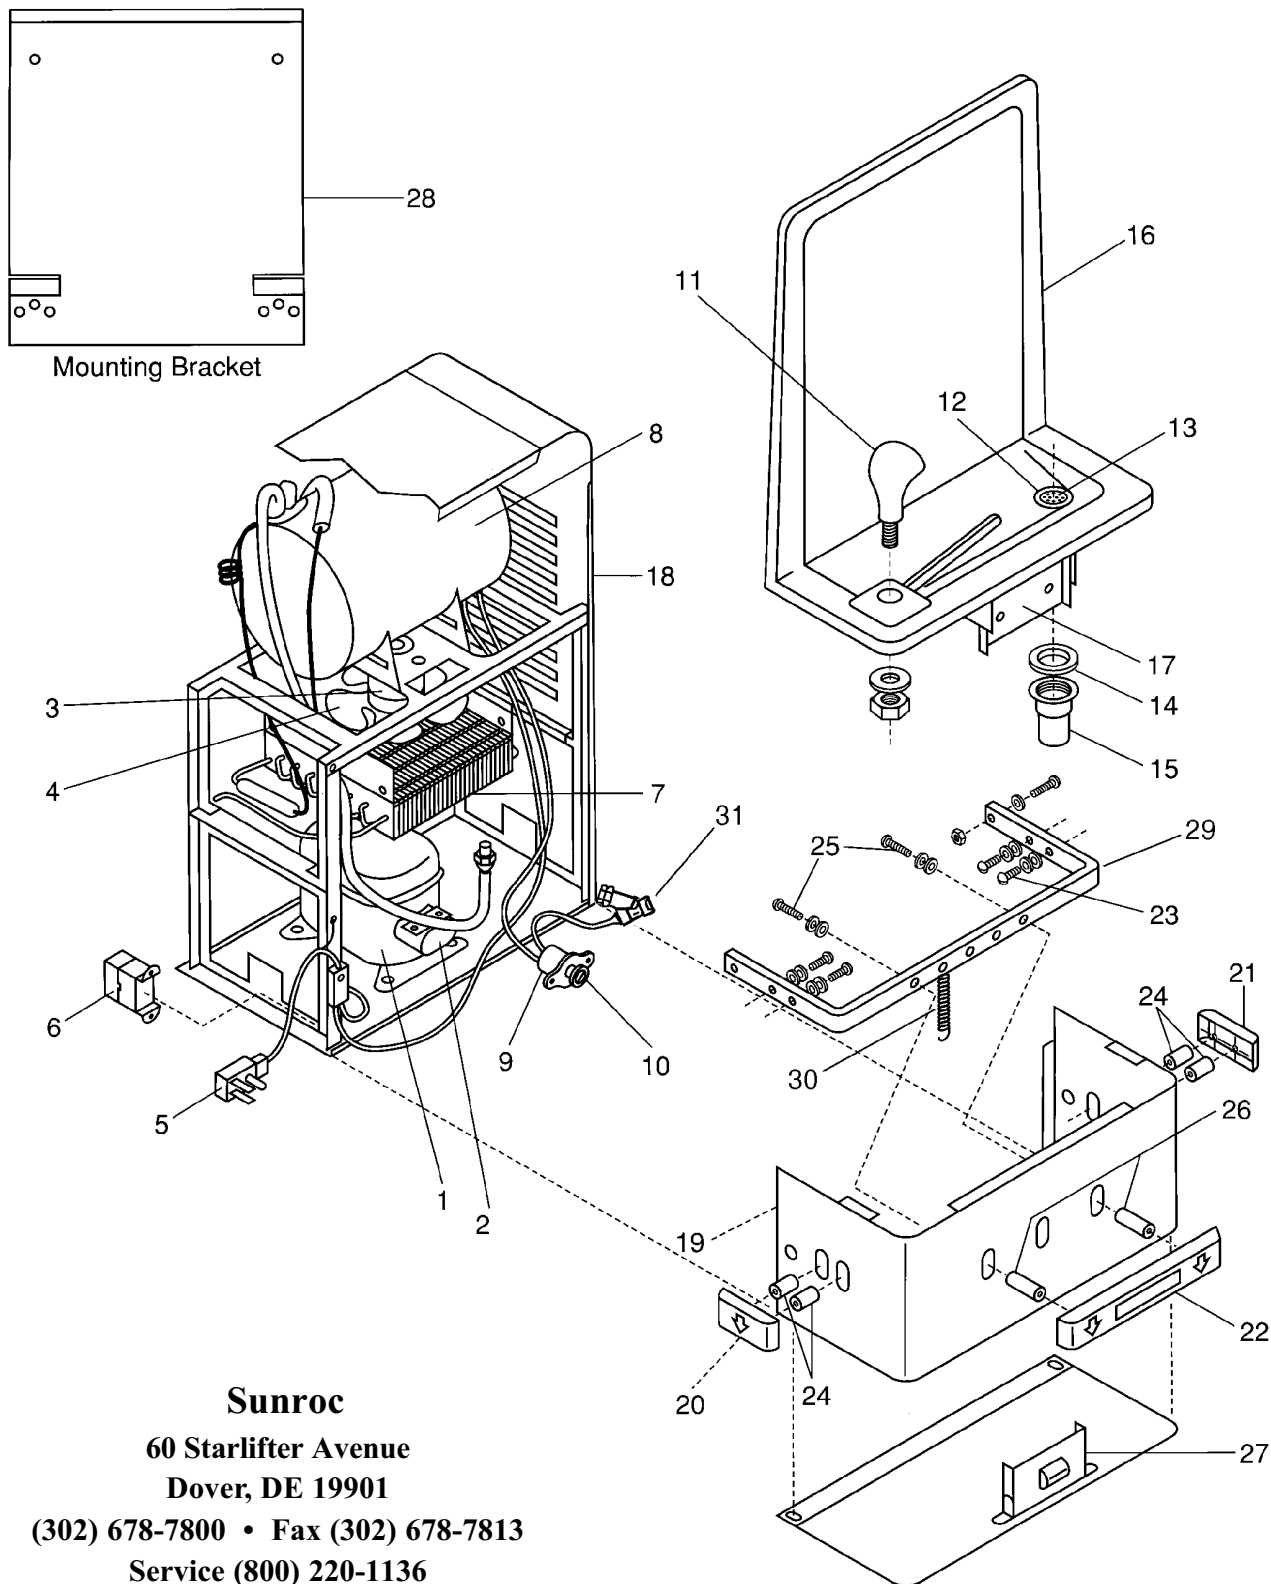

WALL MOUNTED WATER COOLER

HCWC-8F & HCWC-8

Sunroc

60 Starlifter Avenue
Dover, DE 19901

(302) 678-7800 • Fax (302) 678-7813

Service (800) 220-1136

www.sunroc.com

Parts List for Water Cooler Models: HCWC-8F & HCWC-8

ITEM	PART NUMBER	DESCRIPTION
1	AA00005-SP	Compressor R134A 115V
	AA00027-SP	Compressor 115V (uses Spade Connection)
2	AA00005-T1	Overload MRP26All-34
	AA00005-T2	Relay 9660-040-166
	C026403-10	Relay MRP26All-69 (uses Spade Connection)
	C026411-06	Overload 9660-042-166 (uses Spade Connection)
3	B153475	Fan Motor 5 Watt (Eyelet)
	D036186-02	Fan Motor (uses Spade Connection)
4	C026053	Fan Blade
5	B153391	Wiring Harness (eyelet)
	C026392-01	Wiring Harness (uses Spade Connection)
	C026382-04	16" Wire Assembly
6	A016241	Cold Thermostat (eyelet)
	C026376-03	Cold Thermostat (uses Space Connection)
7	C026398	Condenser
8	C025920-SP	Evaporator
9	10947-003-SP	Water Control Assembly
10	B153468-01	Cartridge
11	C026293-SP	Cobra Spout (metal)
	11432	Safety-Gard™ Spout Assy (Optional)
12	A016880	Drain Fitting
13	A016876	Drain Grid
14	A015982	Drain Washer
15	A017354	Tailpiece
16	D035610	Basin
17	A019310	Activator Plate
18	C025872-31	Wrapper Assembly Stainless Steel
	C025872-19	Wrapper Assembly Pewter
19	10258-SP	Complete Apron Assembly Stainless Steel
	10263-SP	Complete Apron Assembly Pewter
20	C026315-03	Left Side Pushbar Chrome
	C026315-05	Left Side Pushbar Gray
	C026315-01	Left Side Pushbar Suntan
21	C026315-02	Right Side Pushbar Chrome
	C026315-04	Right Side Pushbar Gray
	C026315	Right Side Pushbar Suntan
22	D035956	Center Pushbar Chrome
	D035956-18	Center Pushbar Gray
	D035956-35	Center Pushbar Suntan
23	A020244	Screw for Sidebar
24	A020241	Spacer for Sidebar
25	A020595	Screw for Frontbar
26	A020596	Spacer for Frontbar
27	B154402	Pivot Plate
28	A019429	Mounting Bracket
29	D036037	Handle Frame
30	A020542	Extension Spring
31	A020938-01	"Y" Strainer

NOTE: Contact service department for information on compressors not shown on this page. This sheet cancels all previous lists for this model.