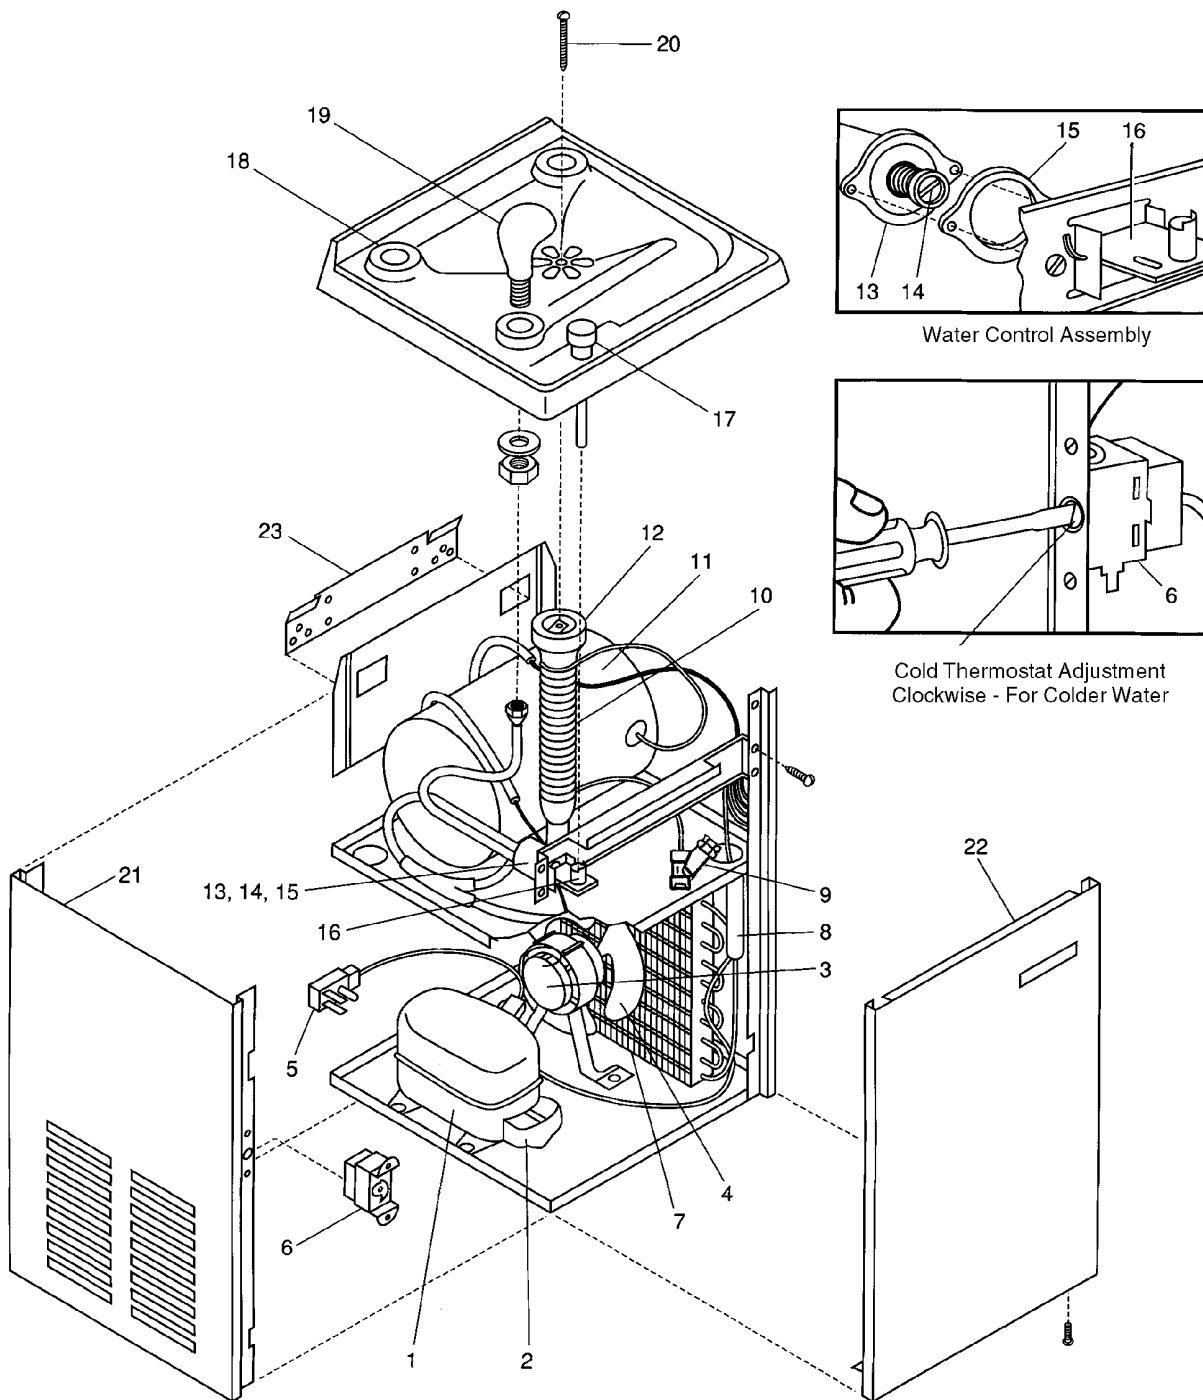

WALL MOUNTED WATER COOLER

CSW-4

Sunroc

60 Starlifter Avenue

Dover, DE 19901

(302) 678-7800 • Fax (302) 678-7813

Service (800) 220-1136

www.sunroc.com

Parts List for Water Cooler Model: CSW-4

ITEM	PART NUMBER	DESCRIPTION
1	AA00007-SP	Compressor A203704 R134a
2	AA00007-T1	Overload MRP57ALK-34
	AA00007-T2	Relay 9660-040-152
3	B153475	Fan Motor (eyelet)
	D036186-02	Fan Motor (uses Spade Connections)
4	C025756	Fan Blade
5	C026081	Wiring Harness (eyelet)
	C026392-01	Wiring Harness (uses Spade Connections)
	C026382-04	16" Wire Assembly (uses Spade Connections)
6	A016241	Cold Thermostat (eyelet)
	C026376-03	Cold Thermostat (uses Spade Connections)
7	C026102	Condenser
8	AA00004	Drier
9	A020938-01	"Y" Strainer
10	A018156-01	Drain
11	C026072-SP	Evaporator
12	A015671	Drain Washer
13	10947-003-SP	Water Control Assembly
14	B153468-01	Cartridge
15	A015240	Fiber Washer
16	A015950-02	Toggle Lever
17	A017272-01	Push Button
18	A016519	Hole Cover
19	C026293-SP	Cobra Spout (metal)
	11432	Safety-Gard™ Spout Assy (Optional)
20	A016762	Drain Screw
21	D035803-19	Side Panel - Pewter
	D035803-31	Side Panel - Stainless Steel
22	D035807-19	Front Panel - Pewter
	D035807-31	Front Panel - Stainless Steel
23	B154077	Hanger Bracket

NOTE: Contact service department for information on compressors not shown on this page. This sheet cancels all previous lists for this model.