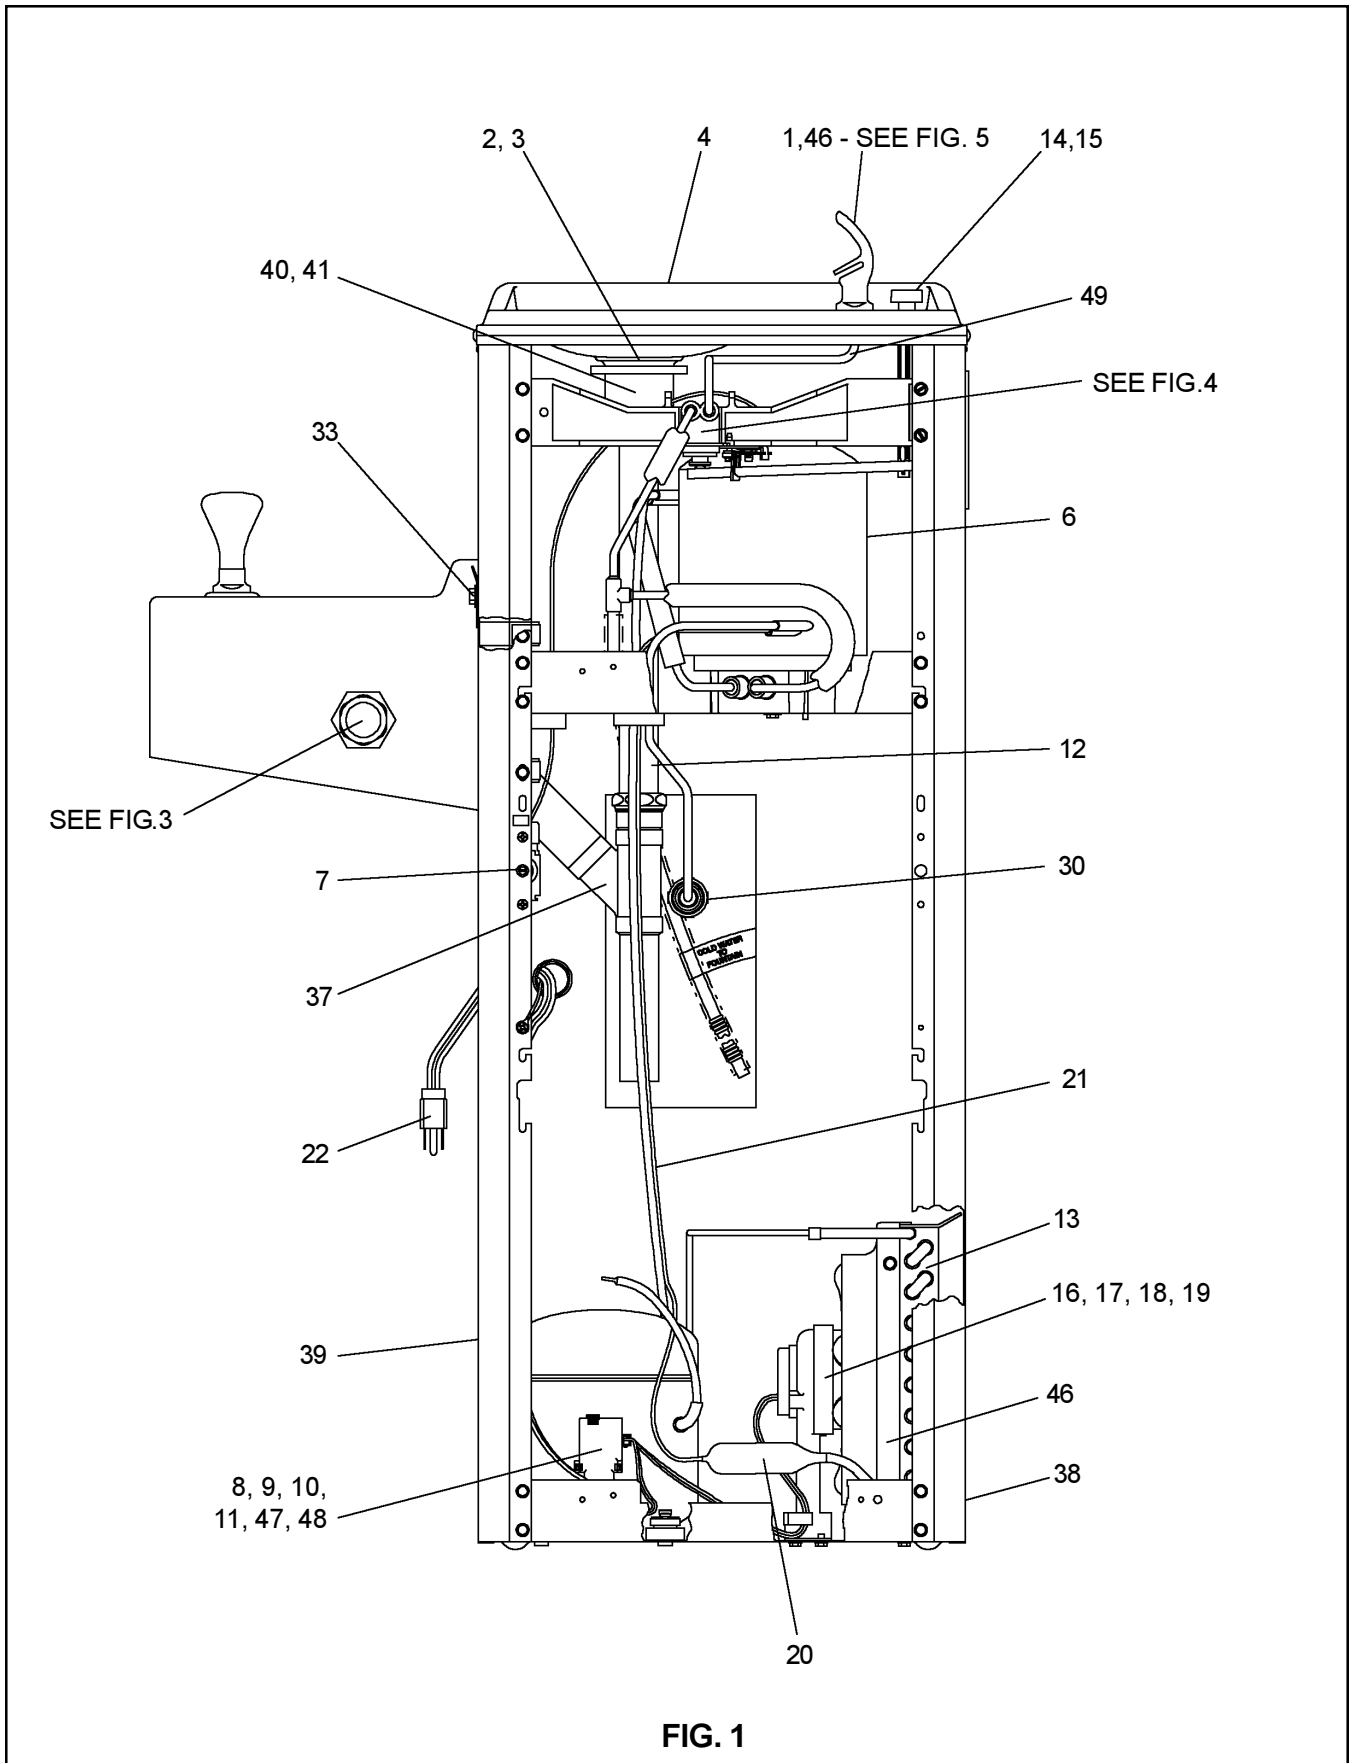

# HALSEY TAYLOR OWNERS MANUAL

USES HFC-134A REFRIGERANT

FIG. 1

PUSH BUTTON VALVE ADJUSTMENT

WATER COOLER

FIG. 3

SIDE FOUNTAIN

FIG. 4

CORRECT STREAM HEIGHT

FIG. 5

ITEMIZED PARTS LIST

ITEMNO.	PARTNO.	DESCRIPTION
1	51544C	Bubbler
2	102639931640	Drain Plug
3	160270508640	Strainer Plate
4	28346C	Basin (Cooler)
5	172613642830	Basin (Fountain)
6	66506C	Evaporator
7	31513C	Cold Control
*8	35775C	Compressor Serv. Pak
9	35840C	Overload
10	194243901550	Electrical Shield
11	35768C	Relay Cover
12	45698C	Tailpipe Assy
13	66616C	Condenser
14	101453431640	Cap Push Button
15	101507531550	Push Button Stem
16	31492C	Fan Motor
17	30664C	Fan Blade
18	70018C	Fan Blade Nut
19	402672043730	Fan Motor Bracket
20	66203C	Drier
21	66581C	Heat Exchanger
22	35887C	Power Cord
23	15005C	Regulator Retaining Nut
24	26860C	Regulator Lever
25	26861C	Pivot Bracket
26	26862C	Regulator Retaining Bracket
27	50986C	Regulator Holder
28	61313C	Regulator (Fountain)
29	61314C	Regulator (Cooler)
30	55996C	Strainer
31	55880C	Regulator Bracket
32	70745C	Union 3/8 x 1/4
33	401444343730	Hanger Bracket
34	400950543730	Cover Plate
35	55884C	Drain Elbow
36	66345C	Waste Tube
37	601502051550	Drain Assy
38	See Color Table	Side Panel - Right
39	See Color Table	Side Panel - Left
40	75588C	Nut - Slip Joint 1-1/4
41	55913C	Adaptor - Drain
42	40048C	Button
43	40089C	Cover Nut
44	40169C	Hex Nut
45	15012C	Bubbler Nipple Assy
46	101452831560	Fan - Shroud
47	35843C	Relay
48	35844C	Capacitor
49	56092C	Poly Tubing (Cut To Length)
NS	See Color Table	Front Panel

COLOR	RIGHT PANEL	LEFT PANEL	FRONT PANEL
Platinum (PV)	401536248410	401537548410	401507448410
Almond (AV)	26912C	26916C	26904C
Slate (SV)	401536248440	401537548440	401507448440
Stnlss Stl (SS)	401536242830	401537542830	401507442830