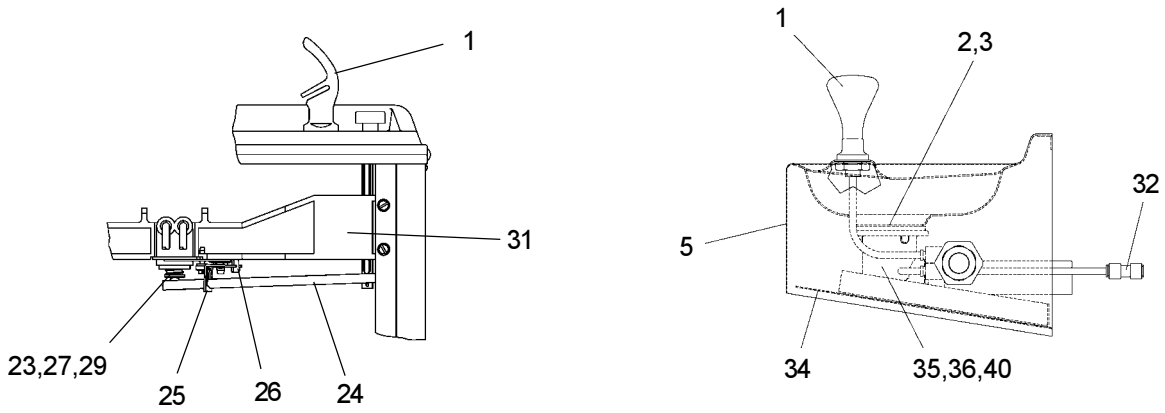

# HALSEY TAYLOR OWNERS MANUAL

USES HFC-134A REFRIGERANT

FIG. 1

PUSH BUTTON VALVE ADJUSTMENT

WATER COOLER

FIG. 3

SIDE FOUNTAIN

FIG. 4

CORRECT STREAM HEIGHT

FIG. 5

ITEMIZED PARTS LIST

ITEMNO.	PARTNO.	DESCRIPTION
1	51544C	Bubbler
2	102639931640	Drain Plug
3	160270508640	Strainer Plate
4	28346C	Basin (Cooler)
5	172613642830	Basin (Fountain)
6	66506C	Evaporator
7	31513C	Cold Control
*8	35775C	Compressor Serv. Pak
9	35840C	Overload
10	194243901550	Electrical Shield
11	35768C	Relay Cover
12	45698C	Tailpipe Assy
13	66616C	Condenser
14	101453431640	Cap Push Button
15	101507531550	Push Button Stem
16	31492C	Fan Motor
17	30664C	Fan Blade
18	70018C	Fan Blade Nut
19	402672043730	Fan Motor Bracket
20	66203C	Drier
21	66581C	Heat Exchanger
22	35887C	Power Cord
23	15005C	Regulator Retaining Nut
24	26860C	Regulator Lever
25	26861C	Pivot Bracket
26	26862C	Regulator Retaining Bracket
27	50986C	Regulator Holder
28	61313C	Regulator (Fountain)
29	61314C	Regulator (Cooler)
30	55996C	Strainer
31	55880C	Regulator Bracket
32	70745C	Union 3/8 x 1/4
33	401444343730	Hanger Bracket
34	400950543730	Cover Plate
35	55884C	Drain Elbow
36	66345C	Waste Tube
37	601502051550	Drain Assy
38	See Color Table	Side Panel - Right
39	See Color Table	Side Panel - Left
40	75588C	Nut - Slip Joint 1-1/4
41	55913C	Adaptor - Drain
42	40048C	Button
43	40089C	Cover Nut
44	40169C	Hex Nut
45	15012C	Bubbler Nipple Assy
46	101452831560	Fan - Shroud
47	35843C	Relay
48	35844C	Capacitor
49	56092C	Poly Tubing (Cut To Length)
NS	See Color Table	Front Panel