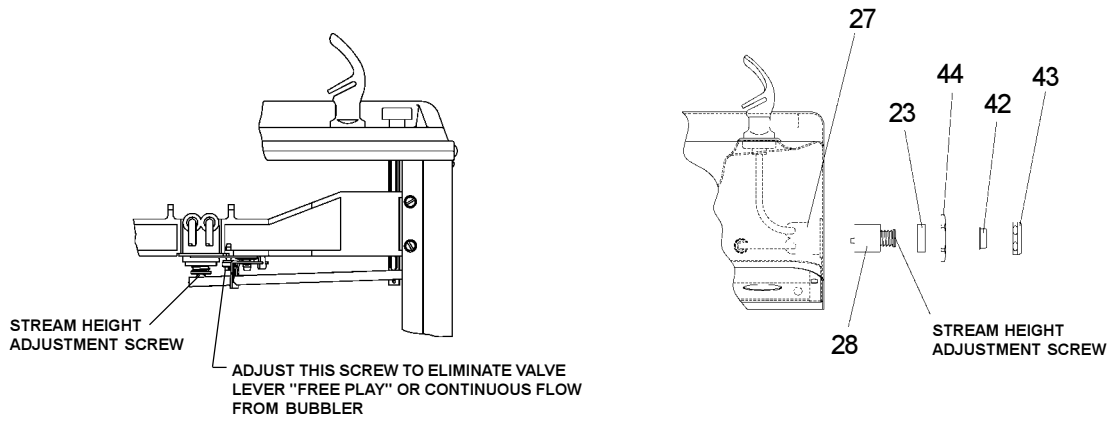

# HALSEY TAYLOR OWNERS MANUAL

USES HFC-134A REFRIGERANT

FIG. 1

PUSH BUTTON VALVE ADJUSTMENT

WATER COOLER

FIG. 3

SIDE FOUNTAIN

FIG. 4

CORRECT STREAM HEIGHT

FIG. 5

ITEMIZED PARTS LIST

ITEMNO.	PARTNO.	DESCRIPTION
1	51544C	Bubbler
2	102639931640	Drain Plug
3	160270508640	Strainer Plate
4	28346C	Basin (Cooler)
5	172613642830	Basin (Fountain)
6	66506C	Evaporator
7	31513C	Cold Control
*8	35775C	Compressor Serv. Pak
9	35840C	Overload
10	194243901550	Electrical Shield
11	35768C	Relay Cover
12	45698C	Tailpipe Assy
13	66616C	Condenser
14	101453431640	Cap Push Button
15	101507531550	Push Button Stem
16	31492C	Fan Motor
17	30664C	Fan Blade
18	70018C	Fan Blade Nut
19	402672043730	Fan Motor Bracket
20	66203C	Drier
21	66581C	Heat Exchanger
22	35887C	Power Cord
23	15005C	Regulator Retaining Nut
24	26860C	Regulator Lever
25	26861C	Pivot Bracket
26	26862C	Regulator Retaining Bracket
27	50986C	Regulator Holder
28	61313C	Regulator (Fountain)
29	61314C	Regulator (Cooler)
30	55996C	Strainer
31	55880C	Regulator Bracket
32	70745C	Union 3/8 x 1/4
33	401444343730	Hanger Bracket
34	400950543730	Cover Plate
35	55884C	Drain Elbow
36	66345C	Waste Tube
37	601502051550	Drain Assy
38	See Color Table	Side Panel - Right
39	See Color Table	Side Panel - Left
40	75588C	Nut - Slip Joint 1-1/4
41	55913C	Adaptor - Drain
42	40048C	Button
43	40089C	Cover Nut
44	40169C	Hex Nut
45	15012C	Bubbler Nipple Assy
46	101452831560	Fan - Shroud
47	35843C	Relay
48	35844C	Capacitor
49	56092C	Poly Tubing (Cut To Length)
NS	See Color Table	Front Panel