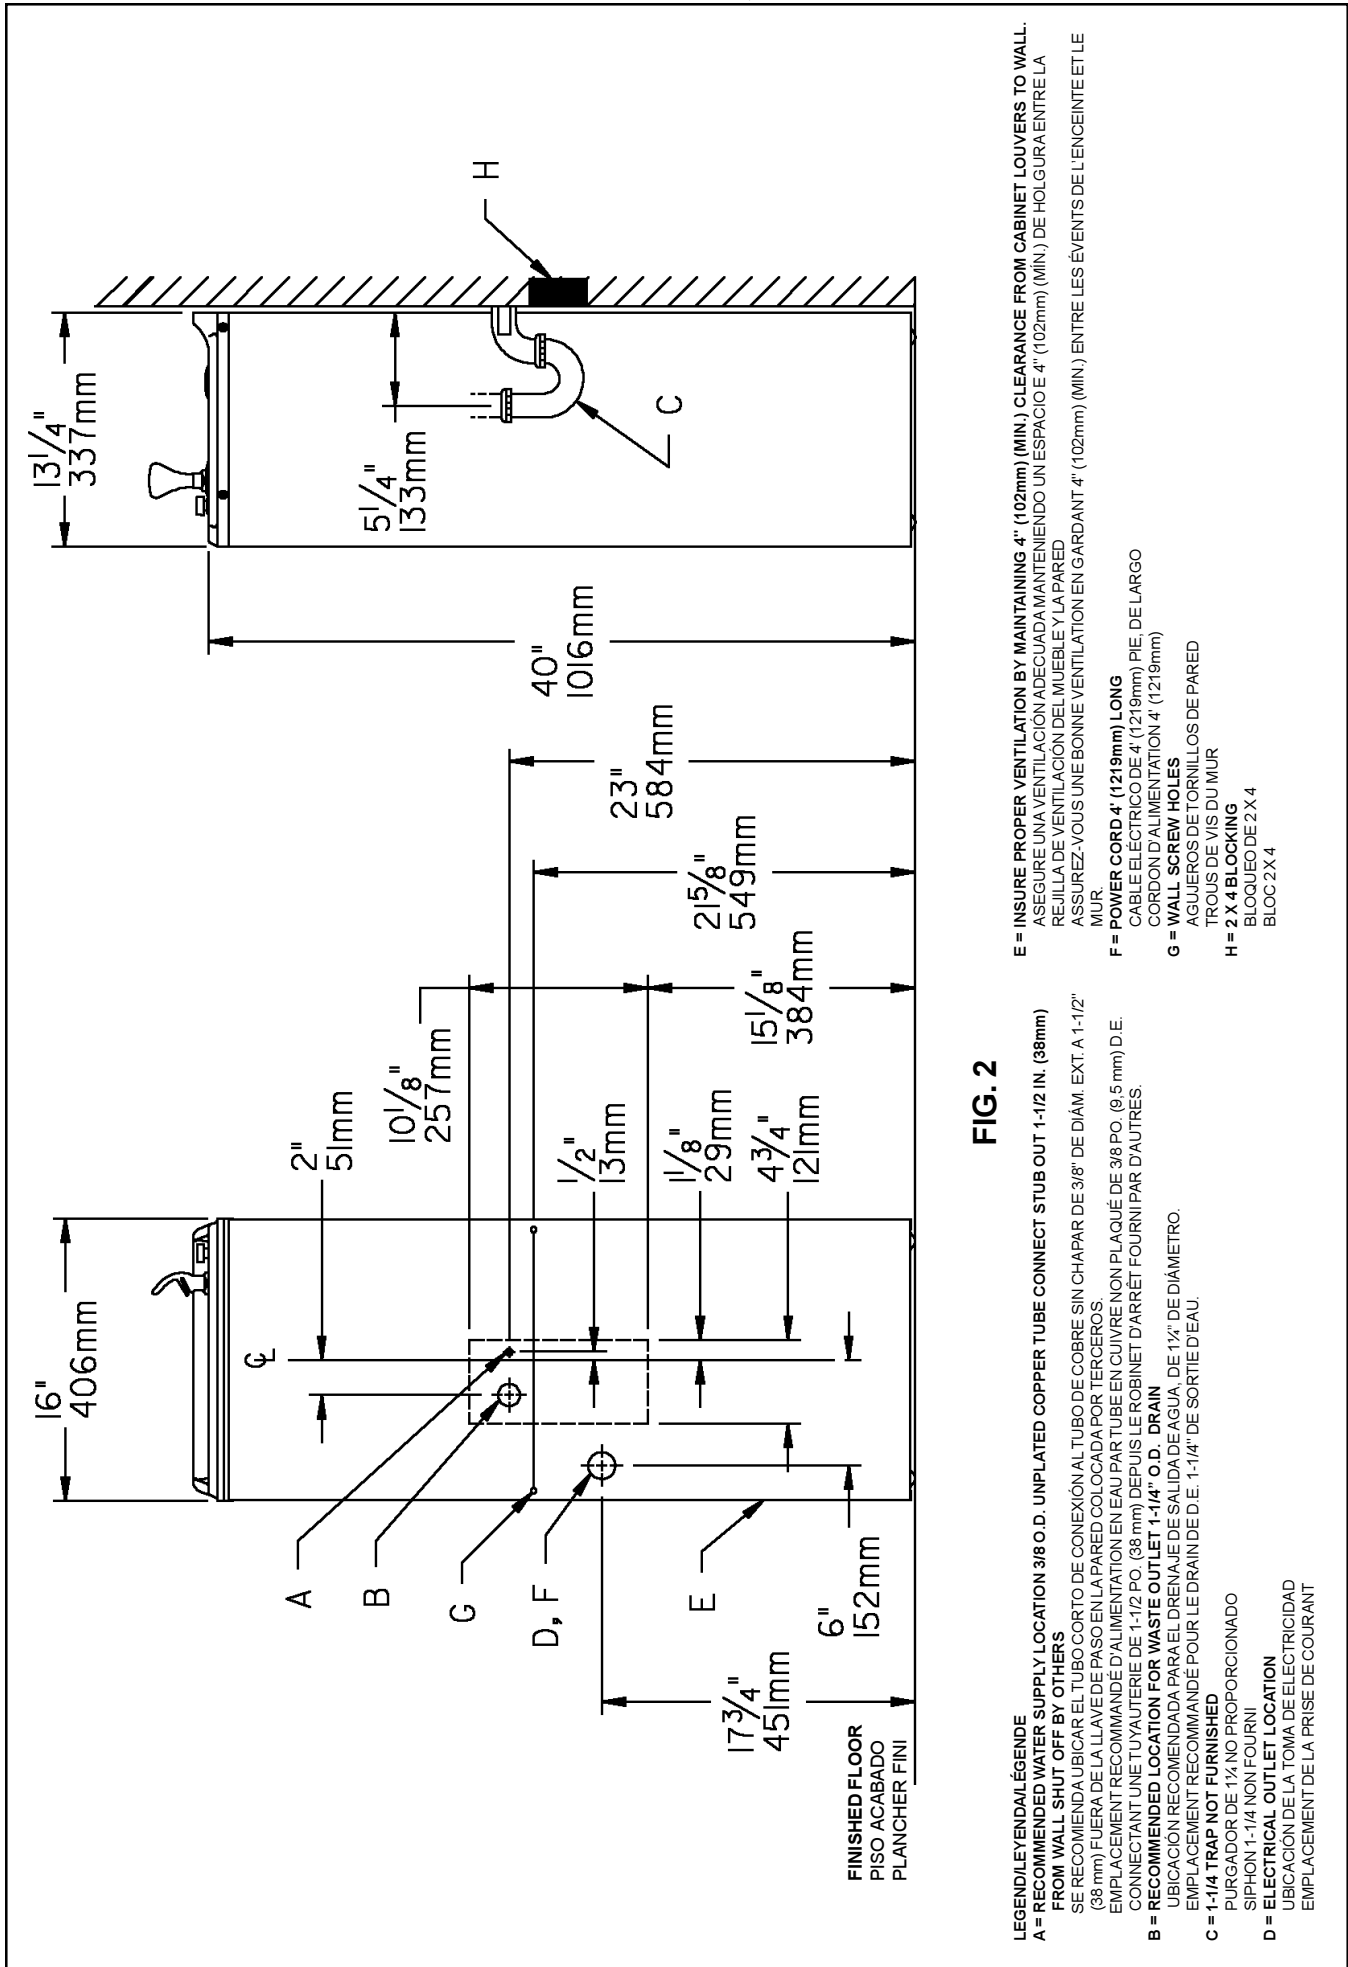

# HALSEY TAYLOR OWNERS MANUAL

USES HFC-134A REFRIGERANT

FIG. 1

PUSH BUTTON VALVE ADJUSTMENT

WATER COOLER

FIG. 3

SIDE FOUNTAIN

FIG. 4

CORRECT STREAM HEIGHT

FIG. 5

ITEMIZED PARTS LIST

ITEMNO.	PARTNO.	DESCRIPTION
1	51544C	Bubbler
2	102639931640	Drain Plug
3	160270508640	Strainer Plate
4	28346C	Basin (Cooler)
5	172613642830	Basin (Fountain)
6	66506C	Evaporator
7	31513C	Cold Control
*8	35775C	Compressor Serv. Pak
9	35840C	Overload
10	194243901550	Electrical Shield
11	35768C	Relay Cover
12	45698C	Tailpipe Assy
13	66616C	Condenser
14	101453431640	Cap Push Button
15	101507531550	Push Button Stem
16	31492C	Fan Motor
17	30664C	Fan Blade
18	70018C	Fan Blade Nut
19	402672043730	Fan Motor Bracket
20	66203C	Drier
21	66581C	Heat Exchanger
22	35887C	Power Cord
23	15005C	Regulator Retaining Nut
24	26860C	Regulator Lever
25	26861C	Pivot Bracket
26	26862C	Regulator Retaining Bracket
27	50986C	Regulator Holder
28	61313C	Regulator (Fountain)
29	61314C	Regulator (Cooler)
30	55996C	Strainer
31	55880C	Regulator Bracket
32	70745C	Union 3/8 x 1/4
33	401444343730	Hanger Bracket
34	400950543730	Cover Plate
35	55884C	Drain Elbow
36	66345C	Waste Tube
37	601502051550	Drain Assy
38	See Color Table	Side Panel - Right
39	See Color Table	Side Panel - Left
40	75588C	Nut - Slip Joint 1-1/4
41	55913C	Adaptor - Drain
42	40048C	Button
43	40089C	Cover Nut
44	40169C	Hex Nut
45	15012C	Bubbler Nipple Assy
46	101452831560	Fan - Shroud
47	35843C	Relay
48	35844C	Capacitor
49	56092C	Poly Tubing (Cut To Length)
NS	See Color Table	Front Panel

COLOR	RIGHT PANEL	LEFT PANEL	FRONT PANEL
Platinum (PV)	401536248410	401537548410	401507448410
Almond (AV)	26912C	26916C	26904C
Slate (SV)	401536248440	401537548440	401507448440
Stnlss Stl (SS)	401536242830	401537542830	401507442830