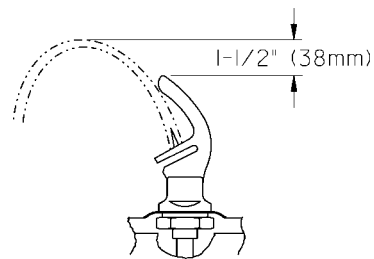

# HALSEY TAYLOR OWNERS MANUAL

USES HFC-134A REFRIGERANT

FIG. 1

PUSH BUTTON VALVE ADJUSTMENT

WATER COOLER

FIG. 3

SIDE FOUNTAIN

FIG. 4

CORRECT STREAM HEIGHT

FIG. 5

ITEMIZED PARTS LIST

ITEMNO.	PARTNO.	DESCRIPTION
1	51544C	Bubbler
2	102639931640	Drain Plug
3	160270508640	Strainer Plate
4	28346C	Basin (Cooler)
5	172613642830	Basin (Fountain)
6	66506C	Evaporator
7	31513C	Cold Control
*8	35775C	Compressor Serv. Pak
9	35840C	Overload
10	194243901550	Electrical Shield
11	35768C	Relay Cover
12	45698C	Tailpipe Assy
13	66616C	Condenser
14	101453431640	Cap Push Button
15	101507531550	Push Button Stem
16	31492C	Fan Motor
17	30664C	Fan Blade
18	70018C	Fan Blade Nut
19	402672043730	Fan Motor Bracket
20	66203C	Drier
21	66581C	Heat Exchanger
22	35887C	Power Cord
23	15005C	Regulator Retaining Nut
24	26860C	Regulator Lever
25	26861C	Pivot Bracket
26	26862C	Regulator Retaining Bracket
27	50986C	Regulator Holder
28	61313C	Regulator (Fountain)
29	61314C	Regulator (Cooler)
30	55996C	Strainer
31	55880C	Regulator Bracket
32	70745C	Union 3/8 x 1/4
33	401444343730	Hanger Bracket
34	400950543730	Cover Plate
35	55884C	Drain Elbow
36	66345C	Waste Tube
37	601502051550	Drain Assy
38	See Color Table	Side Panel - Right
39	See Color Table	Side Panel - Left
40	75588C	Nut - Slip Joint 1-1/4
41	55913C	Adaptor - Drain
42	40048C	Button
43	40089C	Cover Nut
44	40169C	Hex Nut
45	15012C	Bubbler Nipple Assy
46	101452831560	Fan - Shroud
47	35843C	Relay
48	35844C	Capacitor
49	56092C	Poly Tubing (Cut To Length)
NS	See Color Table	Front Panel