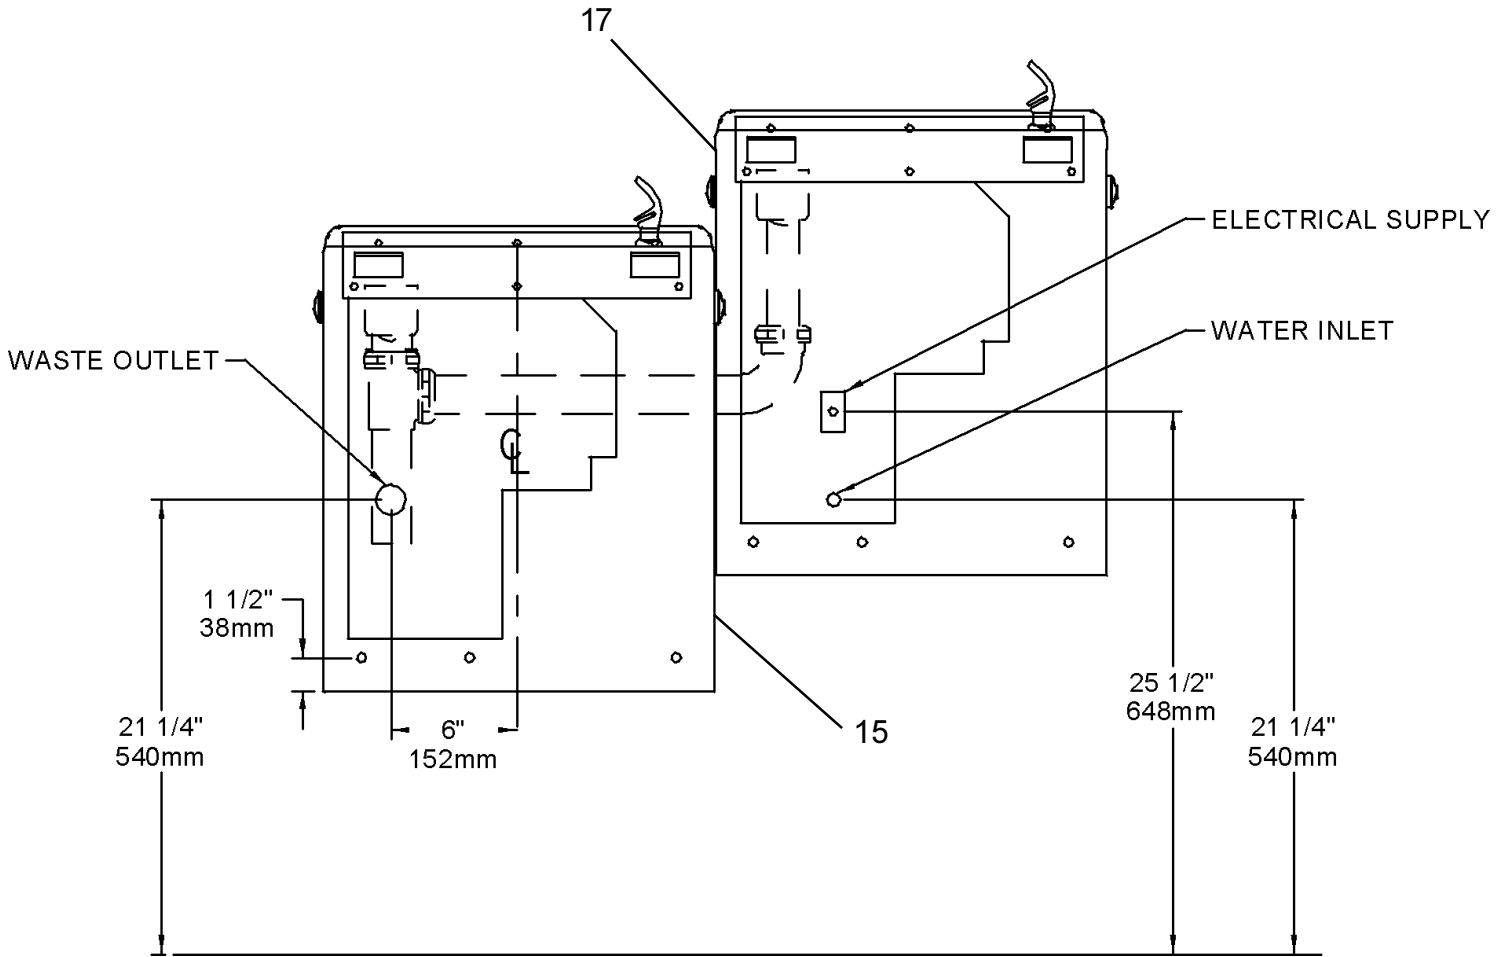

SUPPLEMENTAL SHEET

Use with 97426C -- Installation, Care & Use Manual (HAC8F(S))

Use with 97429C -- Installation, Care & Use Manual (HAC8EE)

HACBLR/HACEEBLR PANEL PARTS LIST

COLOR TABLE		
PANEL COLOR	Item No.15 Part No.	Item No.17 Part No.
Platinum Vinyl	27382C	27368C
Stainless Stl	27384C	27370C

Halsey Taylor

2222 CAMDEN COURT
OAK BROOK, IL 60523
630.574.3500

PRINTED IN U.S.A.

REPAIR SERVICE INFORMATION TOLL FREE NUMBER 1-800-260-6640
FOR PARTS, CONTACT YOUR LOCAL DISTRIBUTOR OR CALL 1.800.323.0620