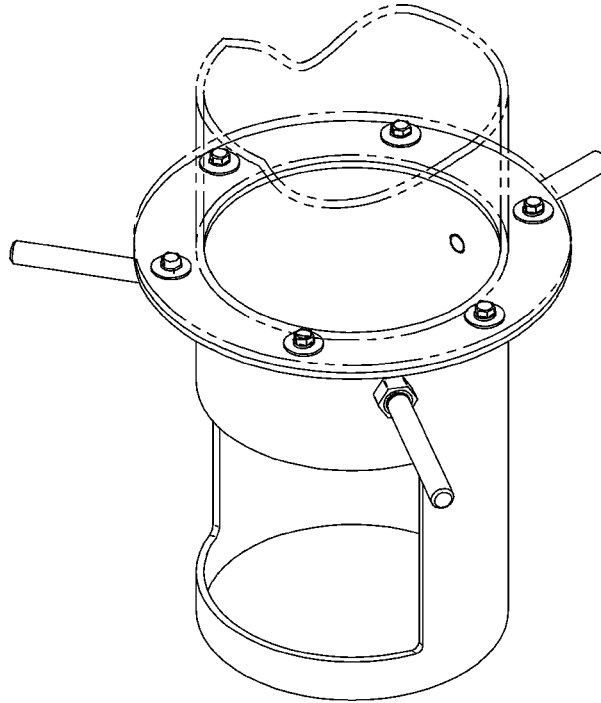

# Halsey Taylor Installation Sheet

## DIRECT BURY FOUNTAIN ADAPTER

For Use On 4400, 4410, 4420, & 4430 Model Fountains

### PARTS LIST

ITEM NO.	PART NO.	DESCRIPTION
1	45835C	Adapter - Direct Bury Fountain
2	75618C	Rod - 3/4" Dia.
3	75616C	Nut - 3/4" - 10UNC-2B Hex.
4	70204C	Bolt - 3/8"-16UNC-2A Hex. Hd.
5	75611C	Washer - 3/8" Lock
6	70421C	Washer - 3/8" Plain

### INSTALLATION INSTRUCTIONS

1. Thread Nuts (Item 3) onto Rods (Item 2)(one Nut per Rod).
2. Thread Rods into Adapter Cylinder (Item 1) and tighten Nuts against Cylinder Securely.
3. Place Washers (Item 6) on Bolts (Item 4)(one Washer per Bolt), Assemble Bolts into Adapter Flange. **Thread Bolts all the way in.**
4. Secure Adapter into Concrete Forms as per Standard Practice and as Shown Below. Be sure to Align Adapter for proper location of **Water Inlet Line**, **Drain Line**, and required **Fountain Alignment**.
5. After Sufficient Cure of Concrete, remove Flange Bolts and Washers.
6. Mount Fountain Assembly per Instructions Supplied with Fountain and Items 4, 5, & 6 (See Below).