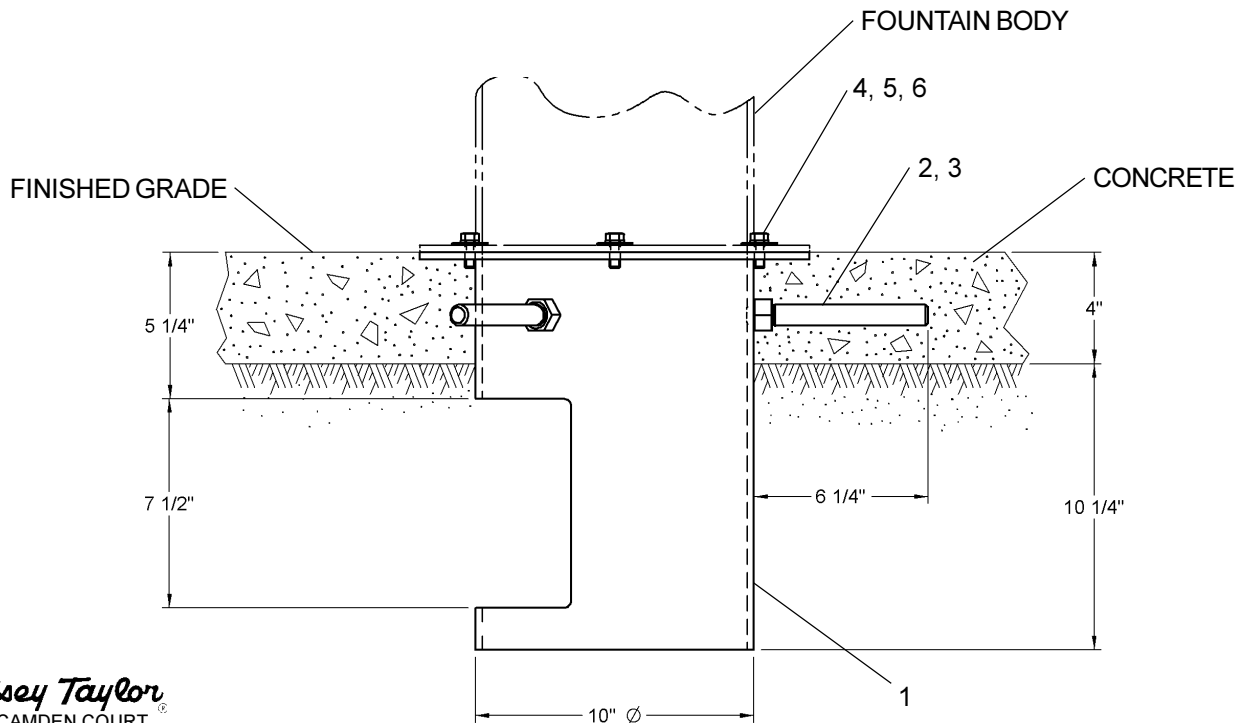

4400 Direct Bury Fountain Adapter

PARTS LIST

ITEM NO.	PART NO.	DESCRIPTION
1	45835C	Adapter - Direct Bury Fountain
2	75618C	Rod - 3/4" Dia.
3	75616C	Nut - 3/4" - 10UNC-2B Hex.
4	70204C	Bolt - 3/8"-16UNC-2A Hex. Hd.
5	75611C	Washer - 3/8" Lock
6	70421C	Washer - 3/8" Plain

INSTALLATION INSTRUCTIONS

1. Thread Nuts (Item 3) onto Rods (Item 2)(one Nut per Rod).
2. Thread Rods into Adapter Cylinder (Item 1) and tighten Nuts against Cylinder Securely.
3. Place Washers (Item 6) on Bolts (Item 4)(one Washer per Bolt), Assemble Bolts into Adapter Flange. **Thread Bolts all the way in.**
4. Secure Adapter into Concrete Forms as per Standard Practice and as Shown Below. Be sure to Align Adapter for proper location of **Water Inlet Line**, **Drain Line**, and required **Fountain Alignment**.
5. After Sufficient Cure of Concrete, remove Flange Bolts and Washers.
6. Mount Fountain Assembly per Instructions Supplied with Fountain and Items 4, 5, & 6 (See Below).

Halsey Taylor
2222 CAMDEN COURT
OAK BROOK, IL 60521
630.574.3500

PRINTED IN U.S.A.

FOR PARTS, CONTACT YOUR LOCAL DISTRIBUTOR OR CALL 1.800.323.0620